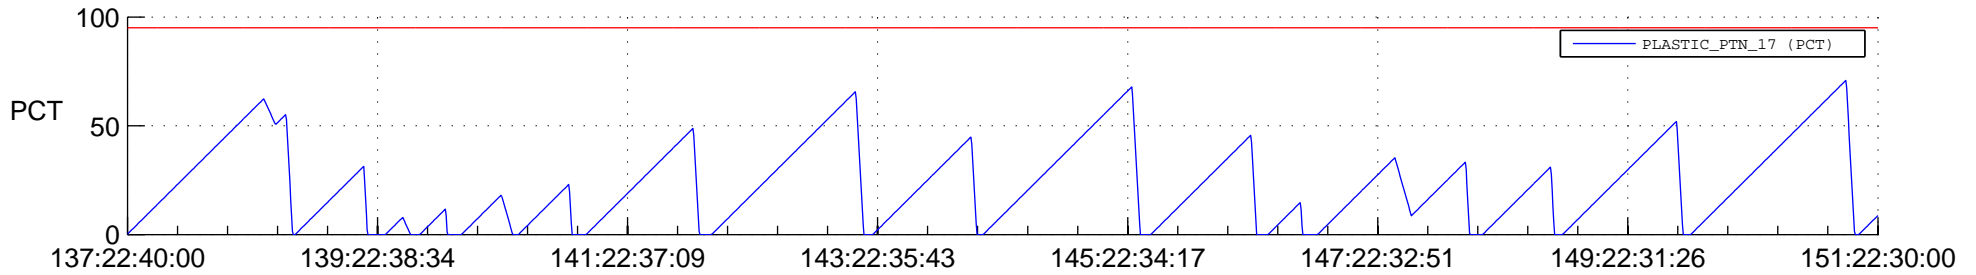

STEREO AHEAD SSR PCT Full Prediction

SWAVES_Percent_Full_Prediction

IMPACT_Percent_Full_Prediction

PLASTIC_Percent_Full_Prediction

Spacecraft_DownLink_Rate