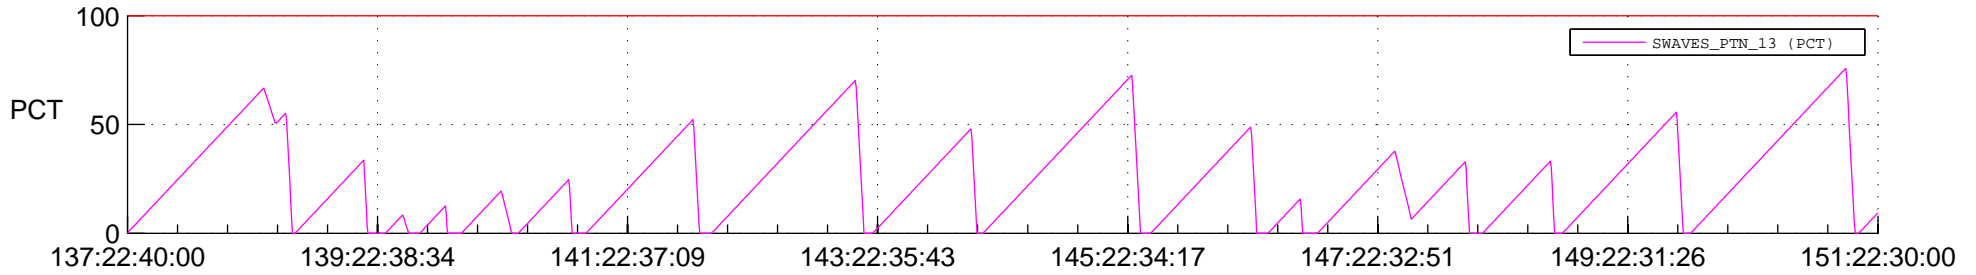

STEREO AHEAD SSR PCT Full Prediction

SWAVES_Percent_Full_Prediction

IMPACT_Percent_Full_Prediction

PLASTIC_Percent_Full_Prediction

Spacecraft_DownLink_Rate