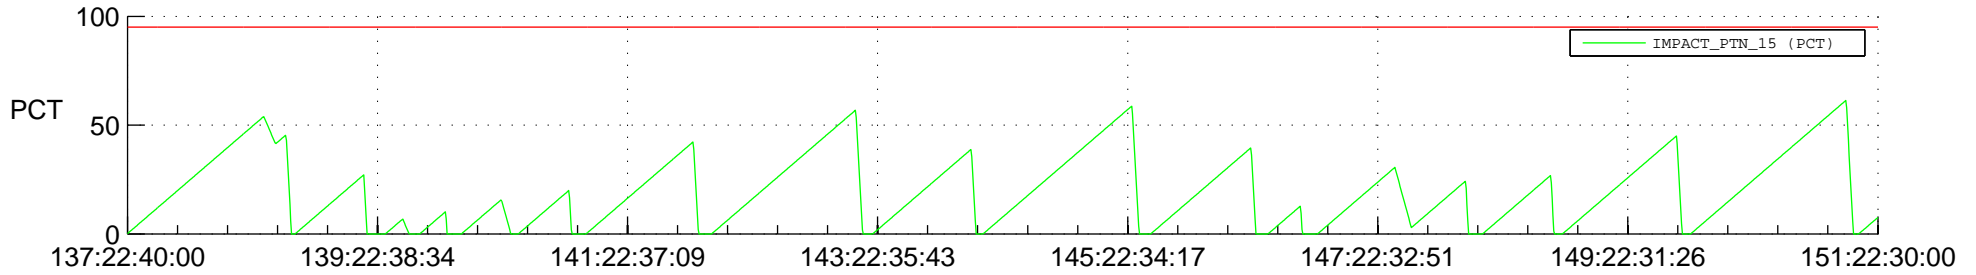

STEREO AHEAD SSR PCT Full Prediction

SWAVES_Percent_Full_Prediction

IMPACT_Percent_Full_Prediction

PLASTIC_Percent_Full_Prediction

Spacecraft_DownLink_Rate