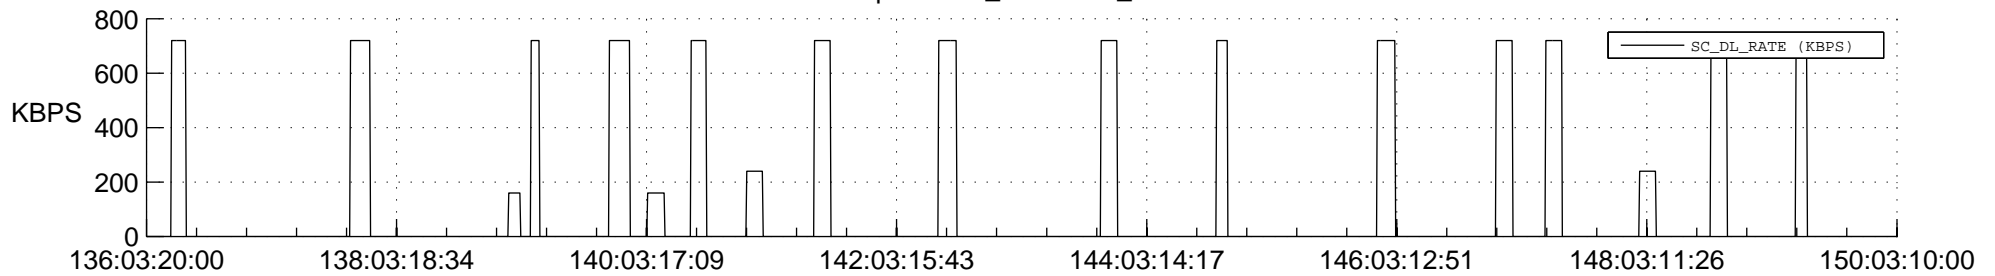

STEREO AHEAD SSR PCT Full Prediction

SWAVES_Percent_Full_Prediction

IMPACT_Percent_Full_Prediction

PLASTIC_Percent_Full_Prediction

Spacecraft_DownLink_Rate

Ground Time (2017:136:03:20:00.000 -2017:150:03:10:00.000)