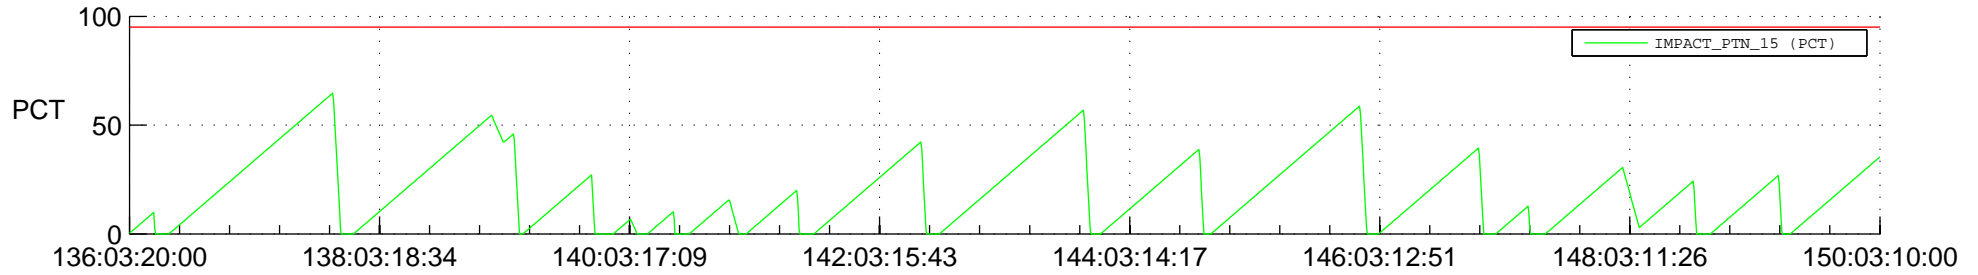

STEREO AHEAD SSR PCT Full Prediction

SWAVES_Percent_Full_Prediction

IMPACT_Percent_Full_Prediction

PLASTIC_Percent_Full_Prediction

Spacecraft_DownLink_Rate

Ground Time (2017:136:03:20:00.000 -2017:150:03:10:00.000)