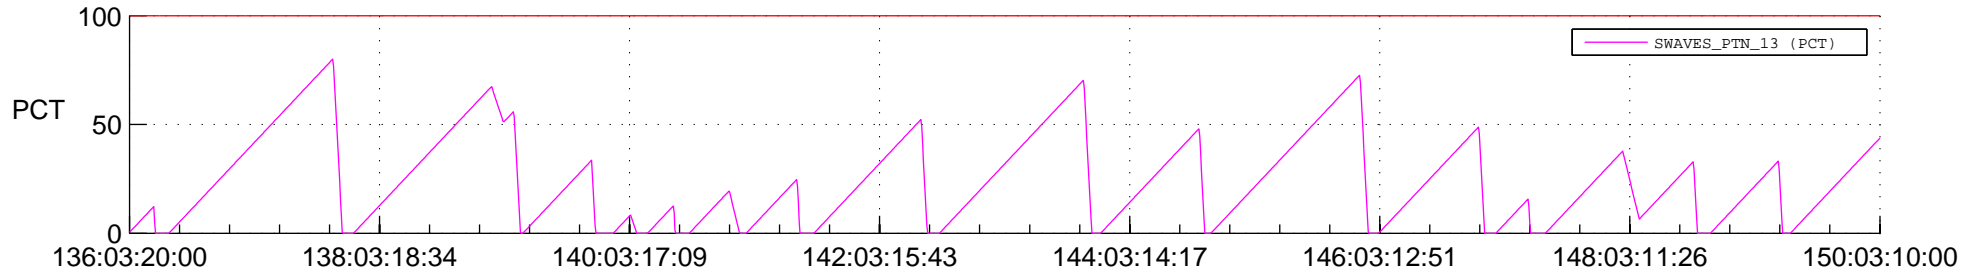

STEREO AHEAD SSR PCT Full Prediction

SWAVES_Percent_Full_Prediction

IMPACT_Percent_Full_Prediction

PLASTIC_Percent_Full_Prediction

Spacecraft_DownLink_Rate

Ground Time (2017:136:03:20:00.000 -2017:150:03:10:00.000)