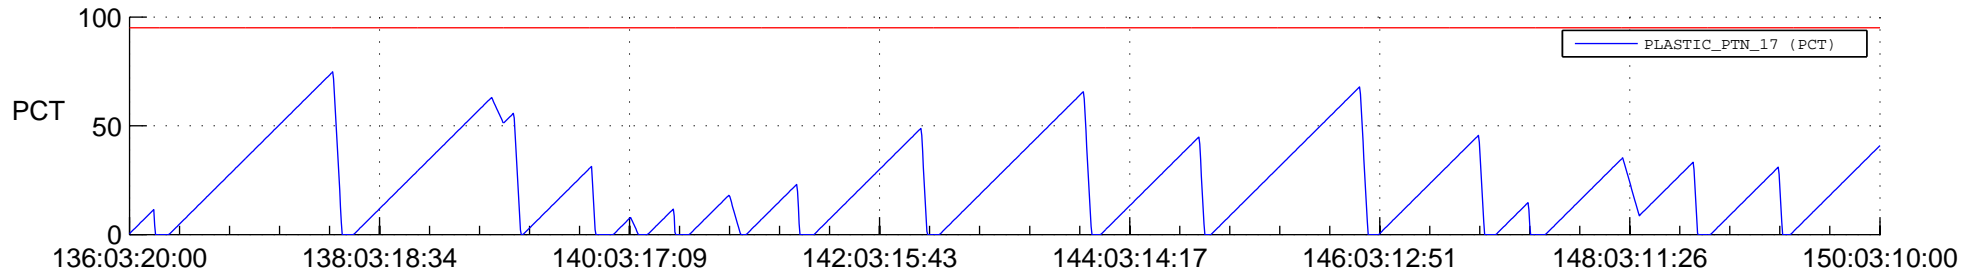

STEREO AHEAD SSR PCT Full Prediction

SWAVES_Percent_Full_Prediction

IMPACT_Percent_Full_Prediction

PLASTIC_Percent_Full_Prediction

Spacecraft_DownLink_Rate

Ground Time (2017:136:03:20:00.000 -2017:150:03:10:00.000)