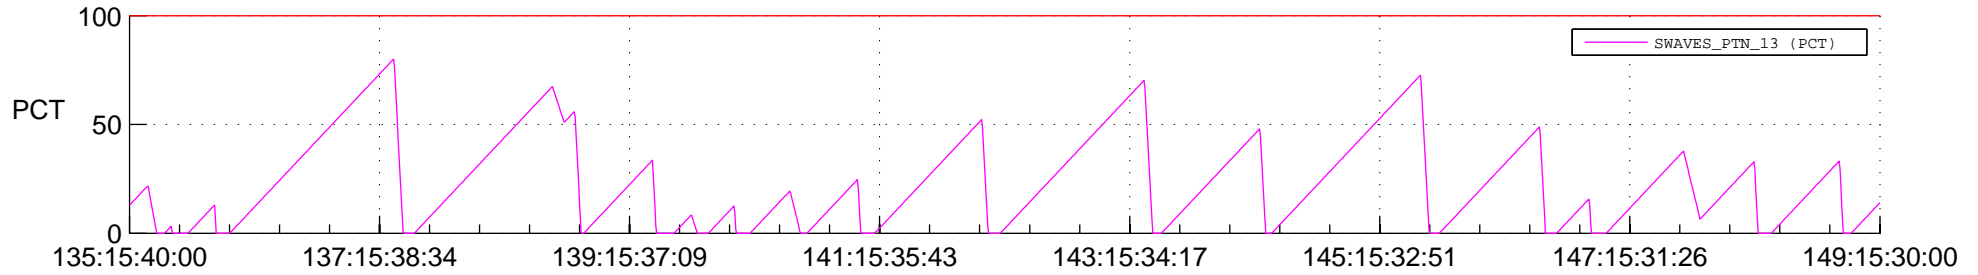

STEREO AHEAD SSR PCT Full Prediction

SWAVES_Percent_Full_Prediction

IMPACT_Percent_Full_Prediction

PLASTIC_Percent_Full_Prediction

Spacecraft_DownLink_Rate