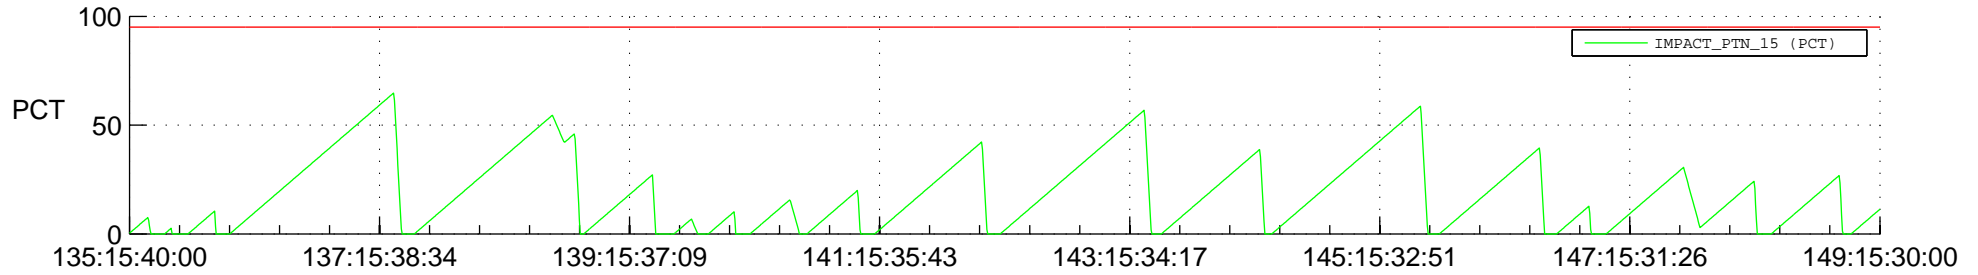

STEREO AHEAD SSR PCT Full Prediction

SWAVES_Percent_Full_Prediction

IMPACT_Percent_Full_Prediction

PLASTIC_Percent_Full_Prediction

Spacecraft_DownLink_Rate