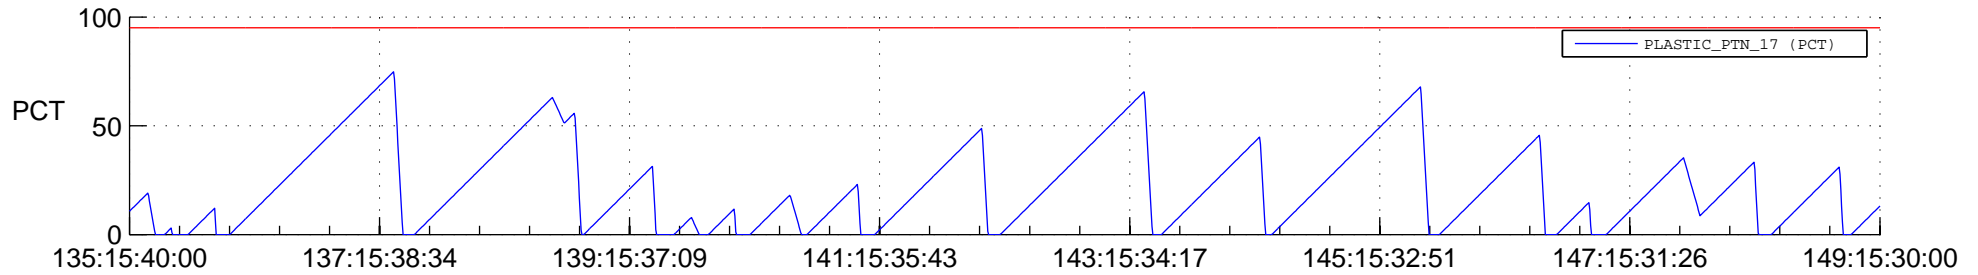

STEREO AHEAD SSR PCT Full Prediction

SWAVES_Percent_Full_Prediction

IMPACT_Percent_Full_Prediction

PLASTIC_Percent_Full_Prediction

Spacecraft_DownLink_Rate