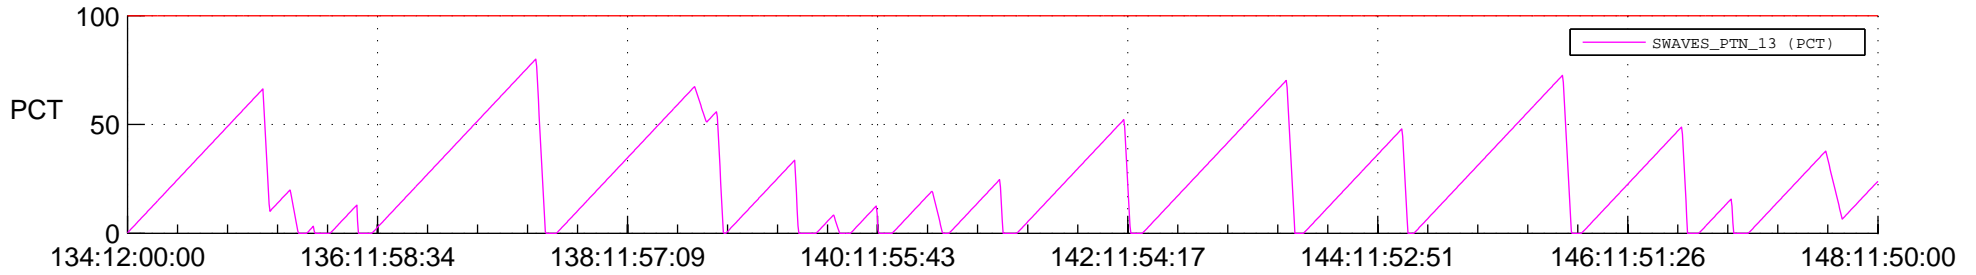

STEREO AHEAD SSR PCT Full Prediction

SWAVES_Percent_Full_Prediction

IMPACT_Percent_Full_Prediction

PLASTIC_Percent_Full_Prediction

Spacecraft_DownLink_Rate