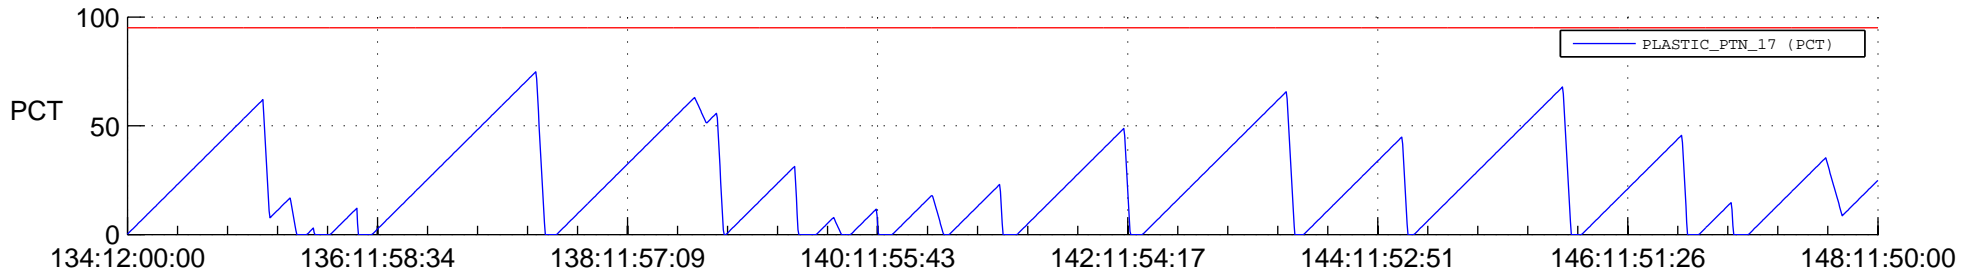

STEREO AHEAD SSR PCT Full Prediction

SWAVES_Percent_Full_Prediction

IMPACT_Percent_Full_Prediction

PLASTIC_Percent_Full_Prediction

Spacecraft_DownLink_Rate