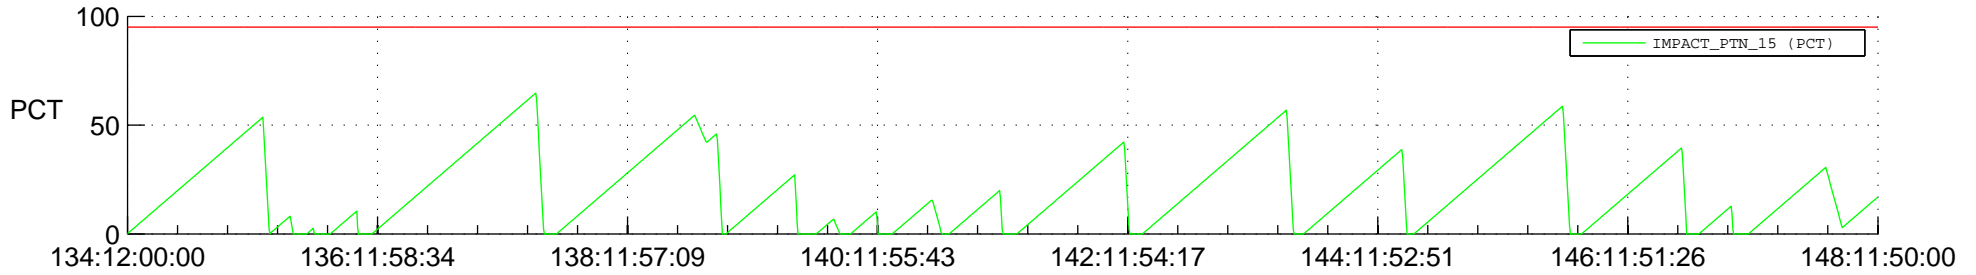

STEREO AHEAD SSR PCT Full Prediction

SWAVES_Percent_Full_Prediction

IMPACT_Percent_Full_Prediction

PLASTIC_Percent_Full_Prediction

Spacecraft_DownLink_Rate