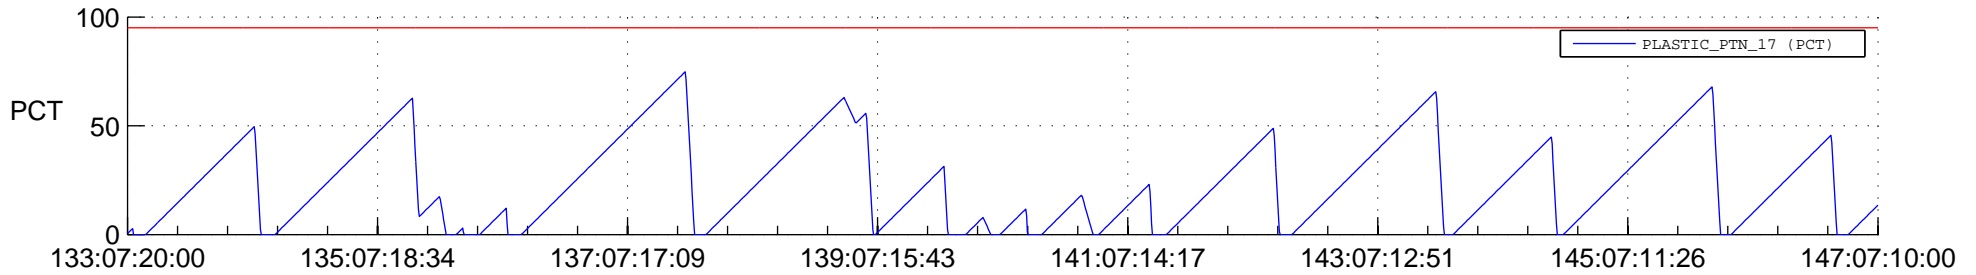

STEREO AHEAD SSR PCT Full Prediction

SWAVES_Percent_Full_Prediction

IMPACT_Percent_Full_Prediction

PLASTIC_Percent_Full_Prediction

Spacecraft_DownLink_Rate

Ground Time (2017:133:07:20:00.000 -2017:147:07:10:00.000)