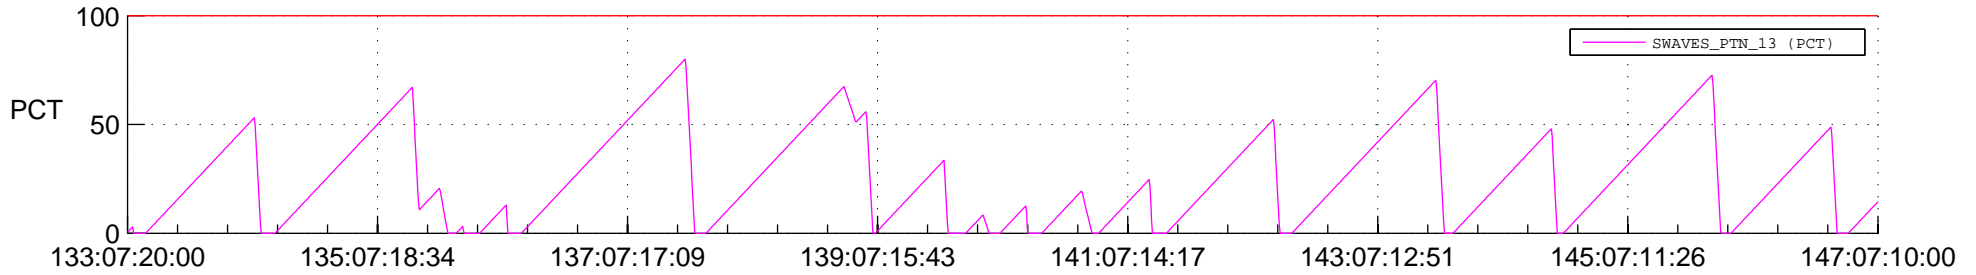

STEREO AHEAD SSR PCT Full Prediction

SWAVES_Percent_Full_Prediction

IMPACT_Percent_Full_Prediction

PLASTIC_Percent_Full_Prediction

Spacecraft_DownLink_Rate

Ground Time (2017:133:07:20:00.000 -2017:147:07:10:00.000)