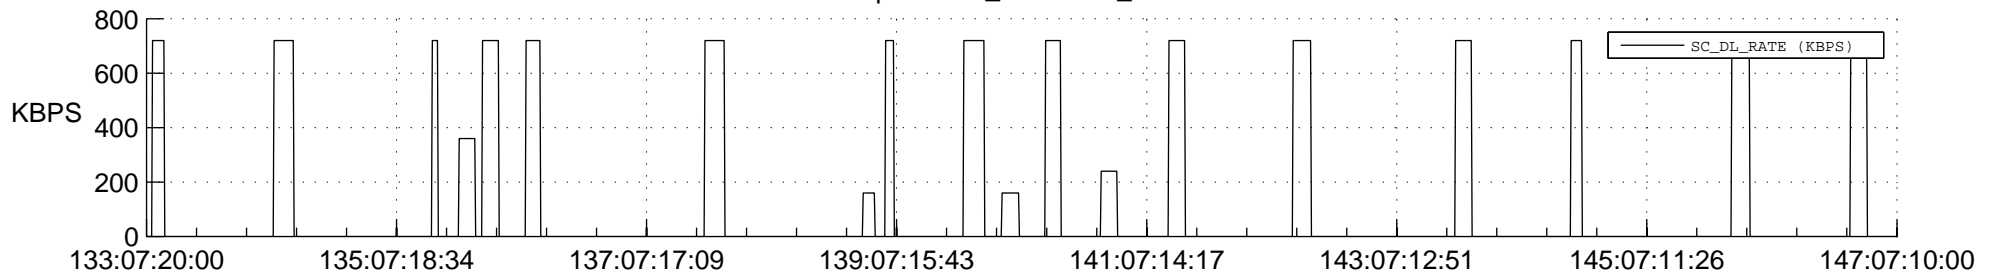

STEREO AHEAD SSR PCT Full Prediction

SWAVES_Percent_Full_Prediction

IMPACT_Percent_Full_Prediction

PLASTIC_Percent_Full_Prediction

Spacecraft_DownLink_Rate

Ground Time (2017:133:07:20:00.000 -2017:147:07:10:00.000)