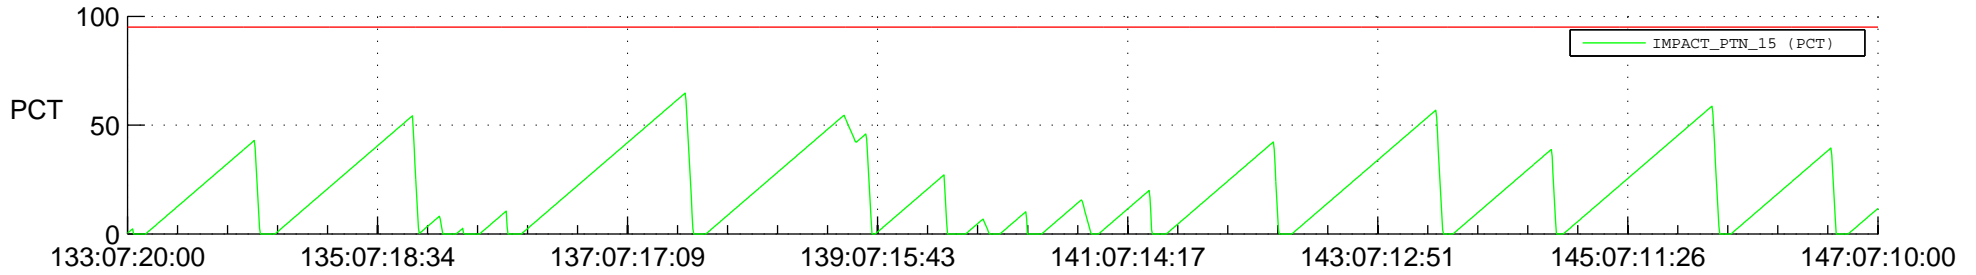

STEREO AHEAD SSR PCT Full Prediction

SWAVES_Percent_Full_Prediction

IMPACT_Percent_Full_Prediction

PLASTIC_Percent_Full_Prediction

Spacecraft_DownLink_Rate

Ground Time (2017:133:07:20:00.000 -2017:147:07:10:00.000)