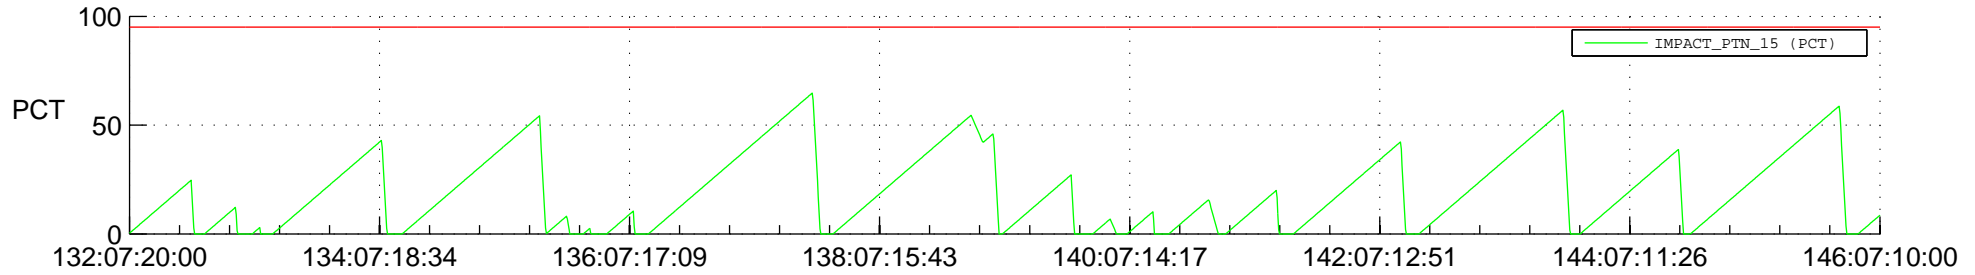

STEREO AHEAD SSR PCT Full Prediction

SWAVES_Percent_Full_Prediction

IMPACT_Percent_Full_Prediction

PLASTIC_Percent_Full_Prediction

Spacecraft_DownLink_Rate