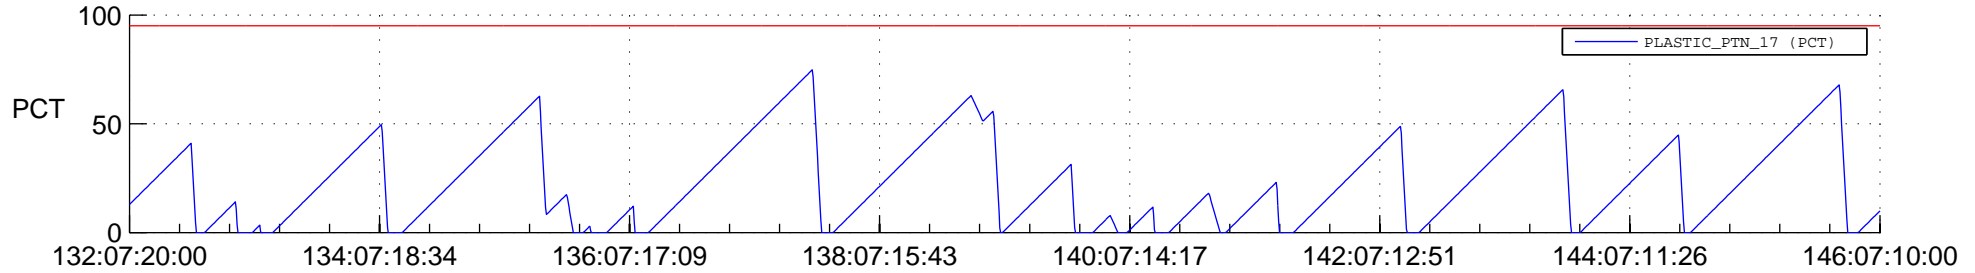

STEREO AHEAD SSR PCT Full Prediction

SWAVES_Percent_Full_Prediction

IMPACT_Percent_Full_Prediction

PLASTIC_Percent_Full_Prediction

Spacecraft_DownLink_Rate