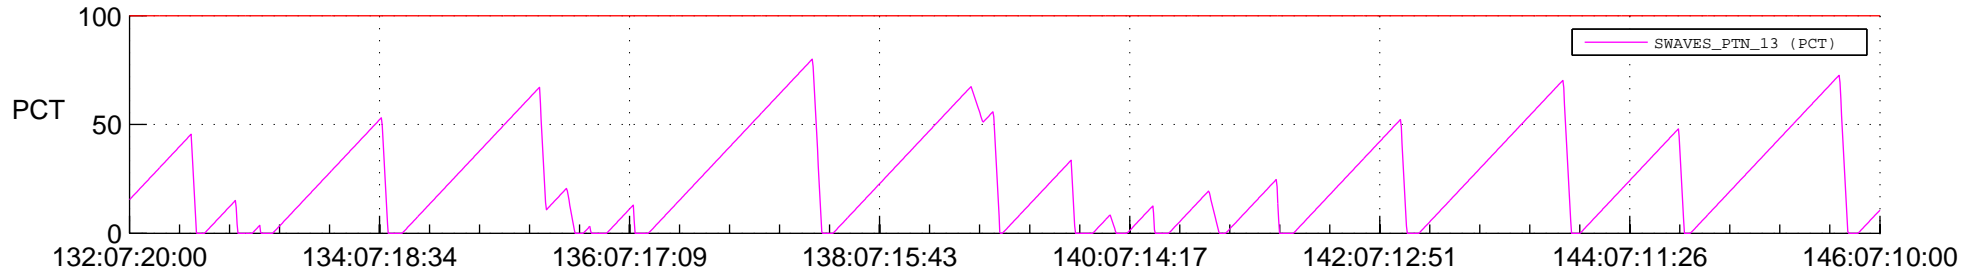

STEREO AHEAD SSR PCT Full Prediction

SWAVES_Percent_Full_Prediction

IMPACT_Percent_Full_Prediction

PLASTIC_Percent_Full_Prediction

Spacecraft_DownLink_Rate