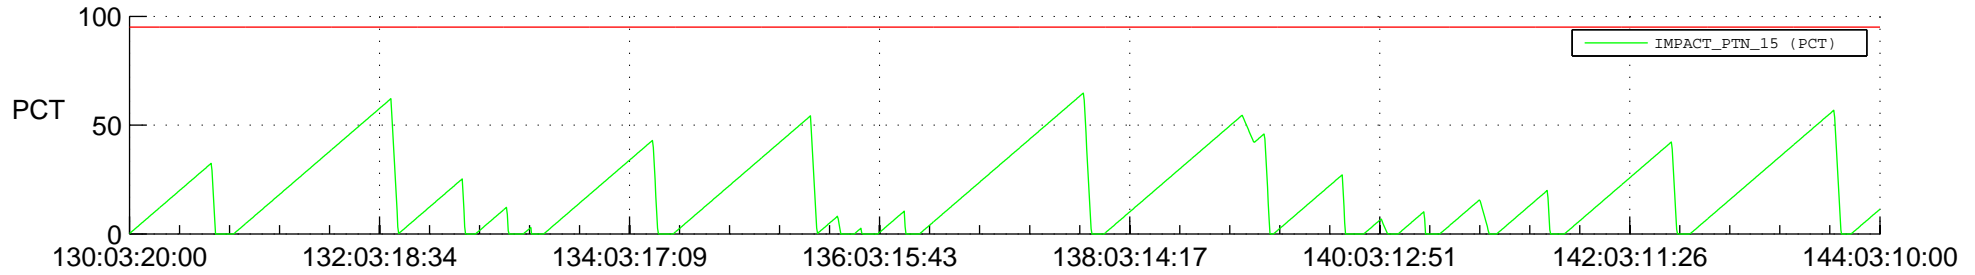

STEREO AHEAD SSR PCT Full Prediction

SWAVES_Percent_Full_Prediction

IMPACT_Percent_Full_Prediction

PLASTIC_Percent_Full_Prediction

Spacecraft_DownLink_Rate