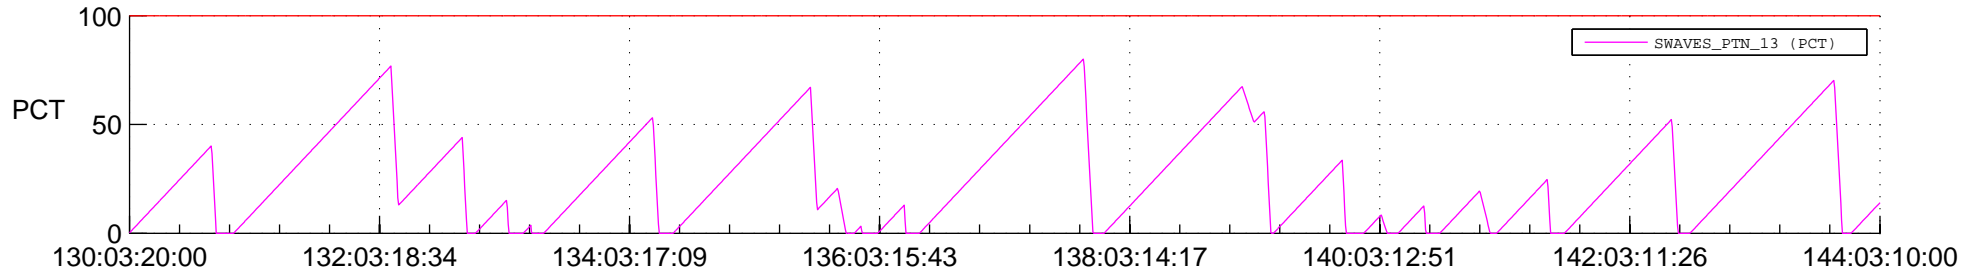

STEREO AHEAD SSR PCT Full Prediction

SWAVES_Percent_Full_Prediction

IMPACT_Percent_Full_Prediction

PLASTIC_Percent_Full_Prediction

Spacecraft_DownLink_Rate