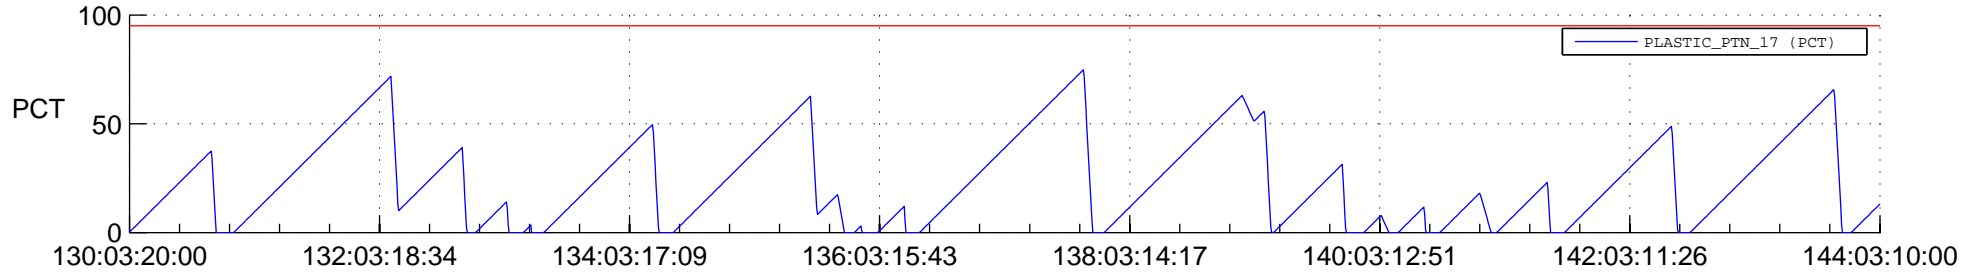

STEREO AHEAD SSR PCT Full Prediction

SWAVES_Percent_Full_Prediction

IMPACT_Percent_Full_Prediction

PLASTIC_Percent_Full_Prediction

Spacecraft_DownLink_Rate