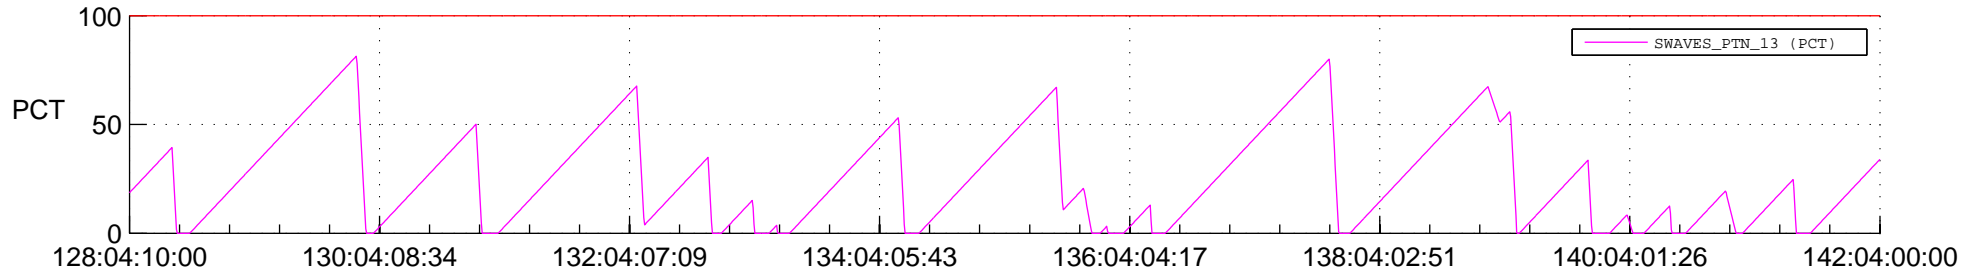

## SWAVES\_Percent\_Full\_Prediction

## Spacecraft\_DownLink\_Rate

Ground Time (2017:128:04:10:00.000 -2017:142:04:00:00.000)