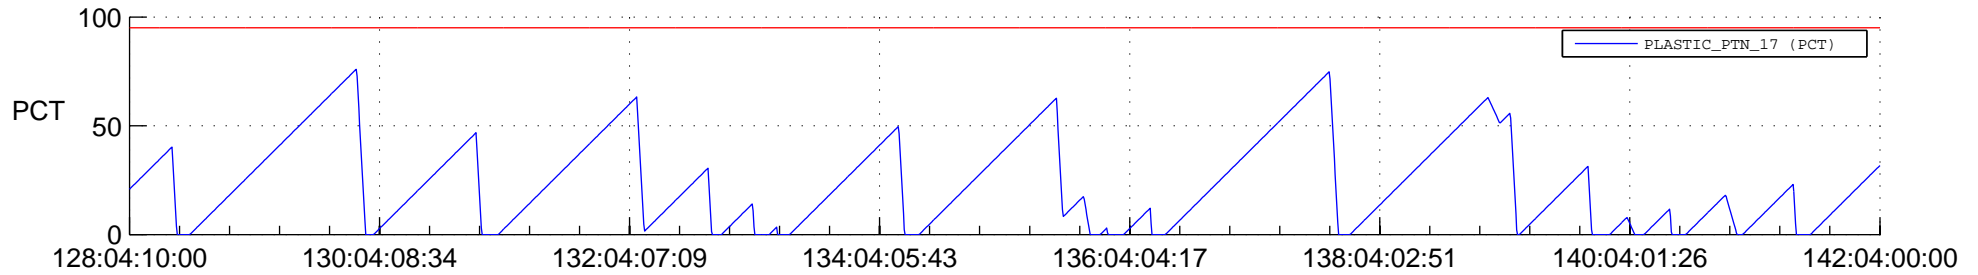

## SWAVES\_Percent\_Full\_Prediction

## Spacecraft\_DownLink\_Rate

Ground Time (2017:128:04:10:00.000 -2017:142:04:00:00.000)