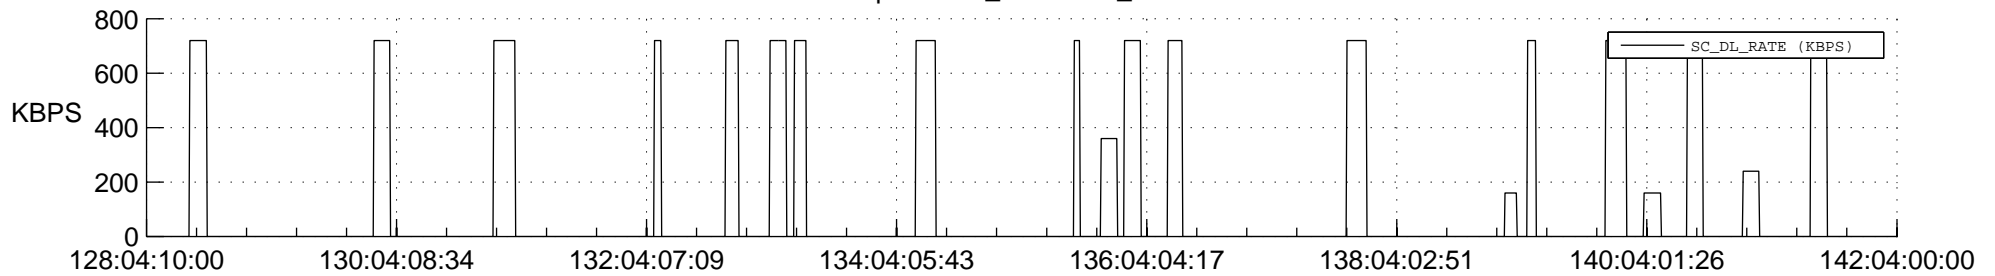

## Spacecraft\_DownLink\_Rate

Ground Time (2017:128:04:10:00.000 -2017:142:04:00:00.000)