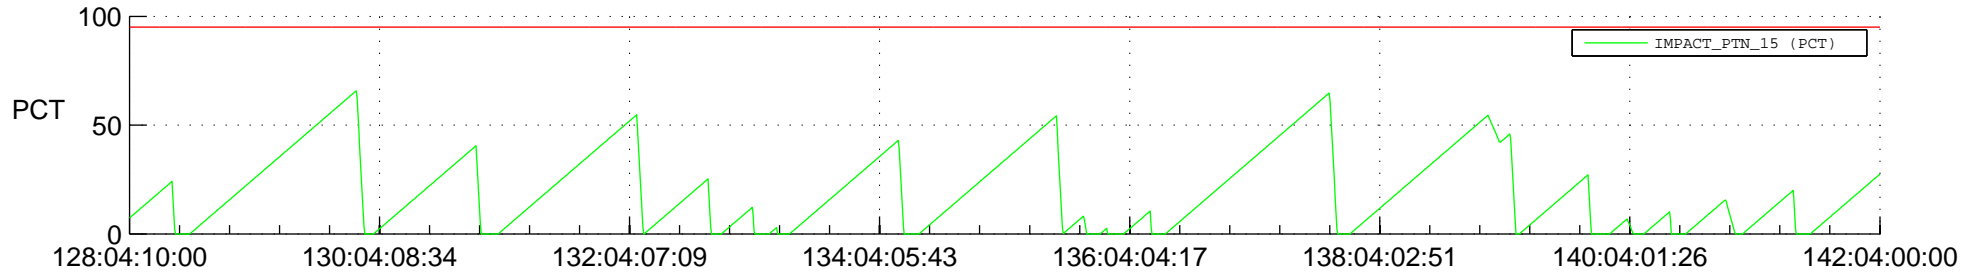

IMPACT_Percent_Full_Prediction