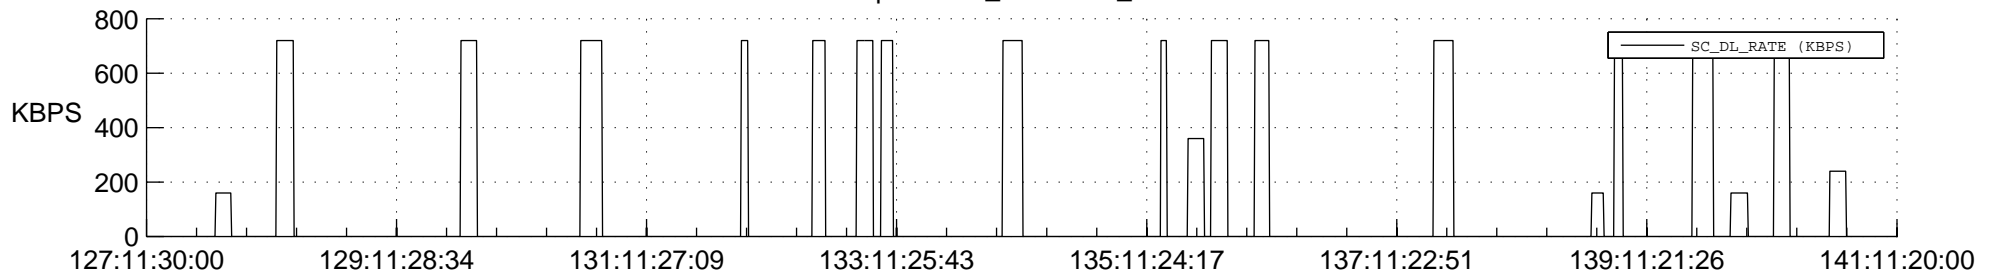

## Spacecraft\_DownLink\_Rate

Ground Time (2017:127:11:30:00.000 -2017:141:11:20:00.000)