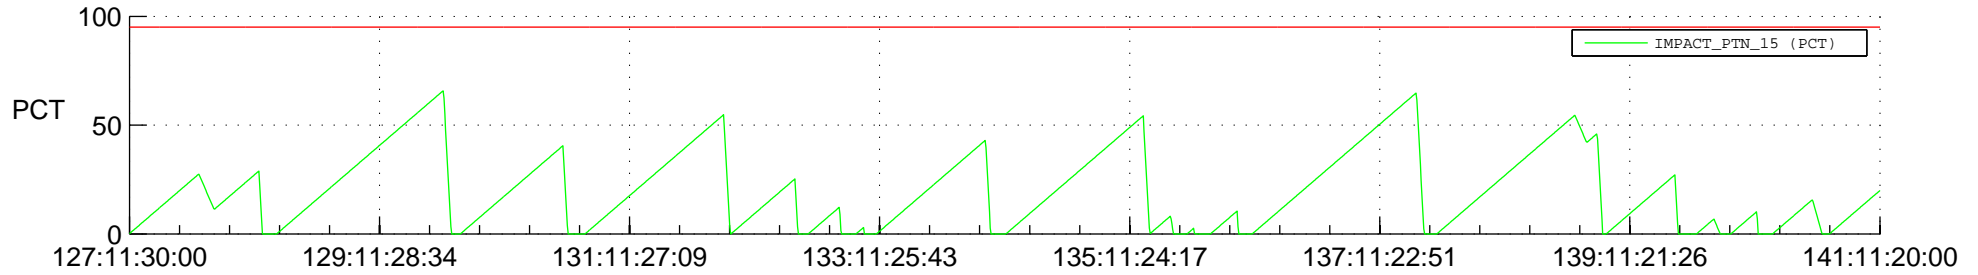

IMPACT_Percent_Full_Prediction