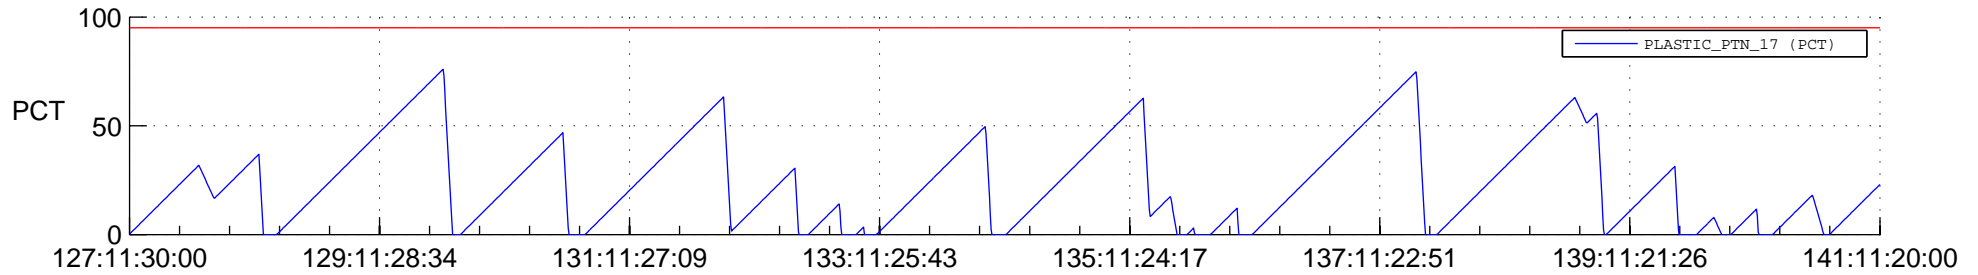

## SWAVES\_Percent\_Full\_Prediction

## Spacecraft\_DownLink\_Rate

Ground Time (2017:127:11:30:00.000 -2017:141:11:20:00.000)