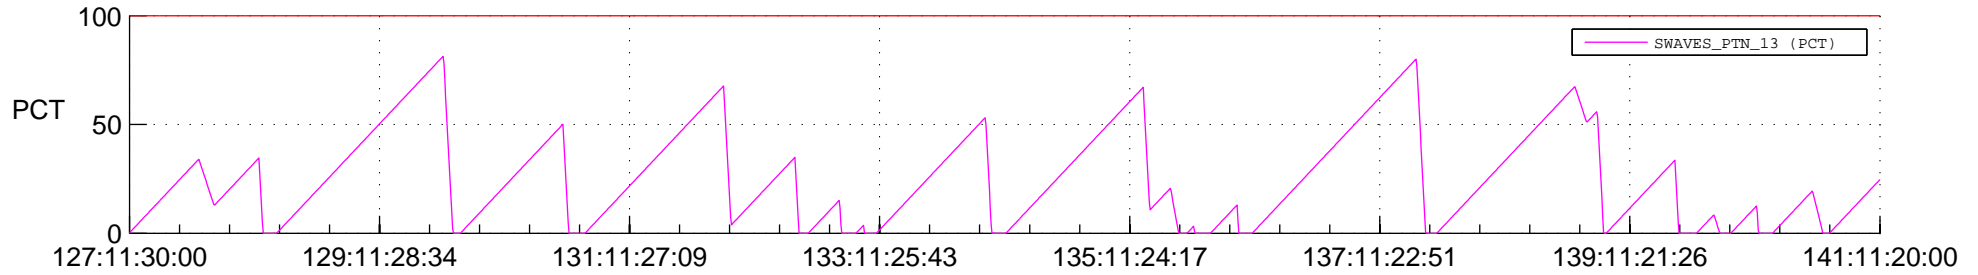

## SWAVES\_Percent\_Full\_Prediction

## Spacecraft\_DownLink\_Rate

Ground Time (2017:127:11:30:00.000 -2017:141:11:20:00.000)