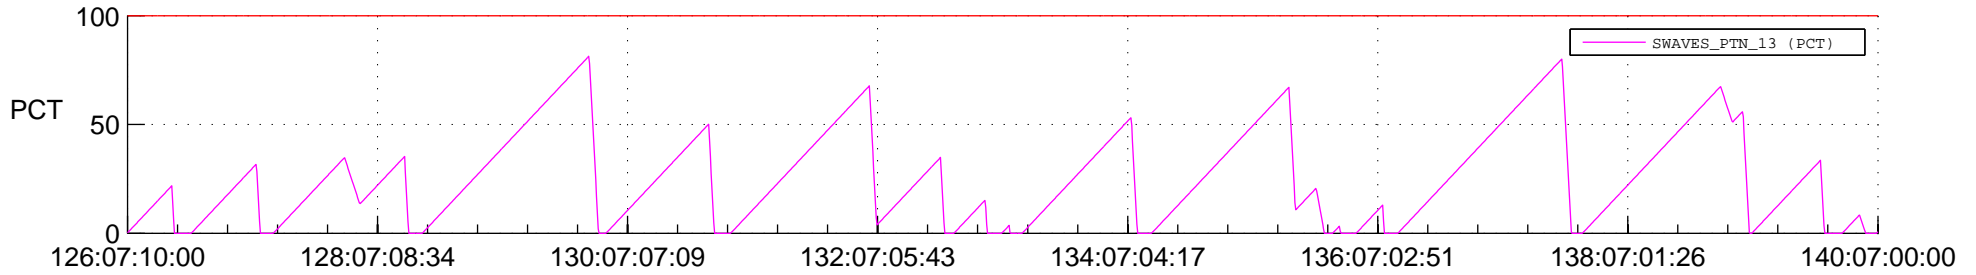

STEREO AHEAD SSR PCT Full Prediction

SWAVES_Percent_Full_Prediction

IMPACT_Percent_Full_Prediction

PLASTIC_Percent_Full_Prediction

Spacecraft_DownLink_Rate

Ground Time (2017:126:07:10:00.000 -2017:140:07:00:00.000)