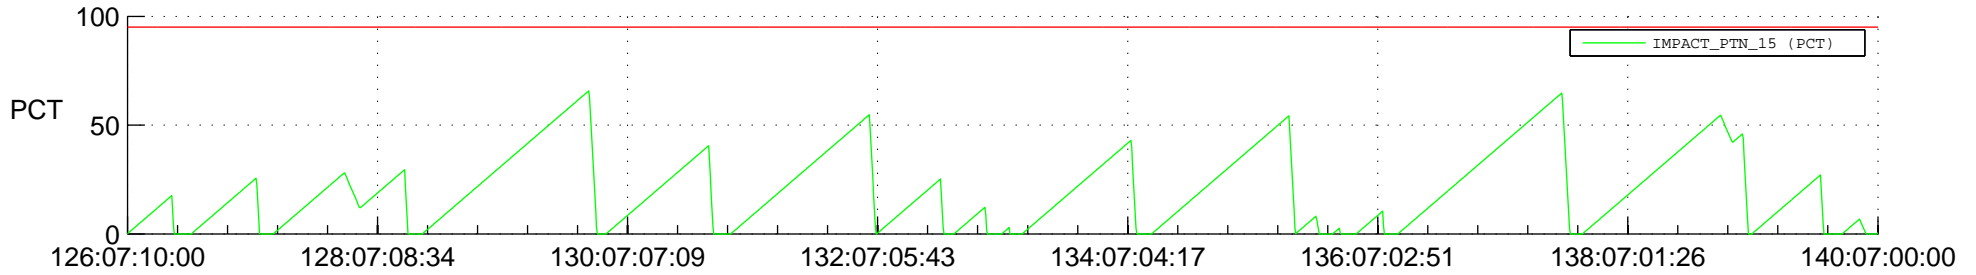

STEREO AHEAD SSR PCT Full Prediction

SWAVES_Percent_Full_Prediction

IMPACT_Percent_Full_Prediction

PLASTIC_Percent_Full_Prediction

Spacecraft_DownLink_Rate

Ground Time (2017:126:07:10:00.000 -2017:140:07:00:00.000)