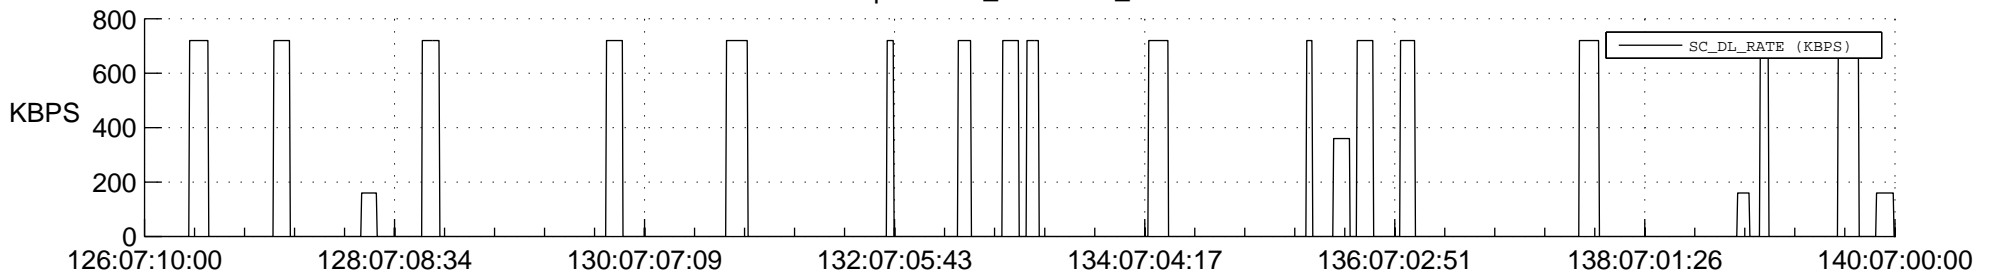

STEREO AHEAD SSR PCT Full Prediction

SWAVES_Percent_Full_Prediction

IMPACT_Percent_Full_Prediction

PLASTIC_Percent_Full_Prediction

Spacecraft_DownLink_Rate

Ground Time (2017:126:07:10:00.000 -2017:140:07:00:00.000)