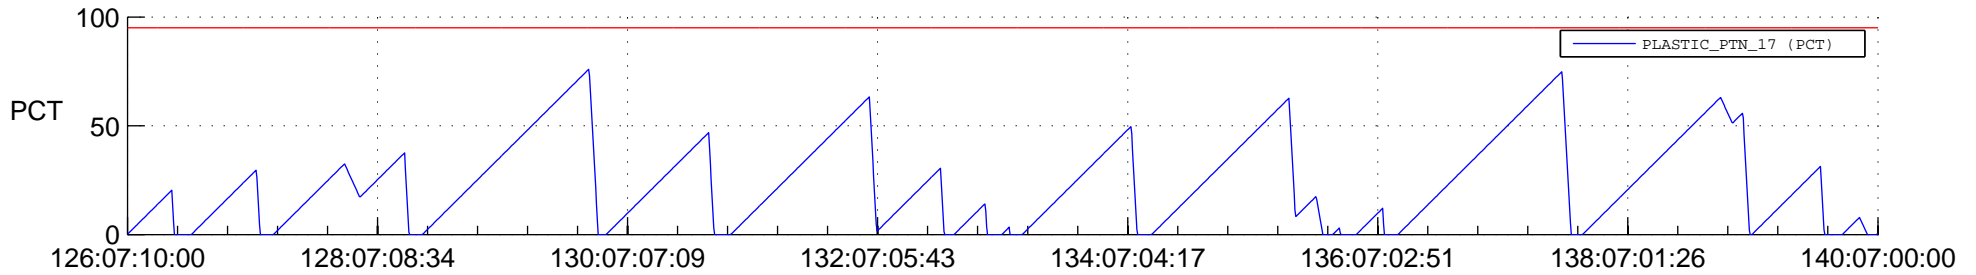

STEREO AHEAD SSR PCT Full Prediction

SWAVES_Percent_Full_Prediction

IMPACT_Percent_Full_Prediction

PLASTIC_Percent_Full_Prediction

Spacecraft_DownLink_Rate

Ground Time (2017:126:07:10:00.000 -2017:140:07:00:00.000)