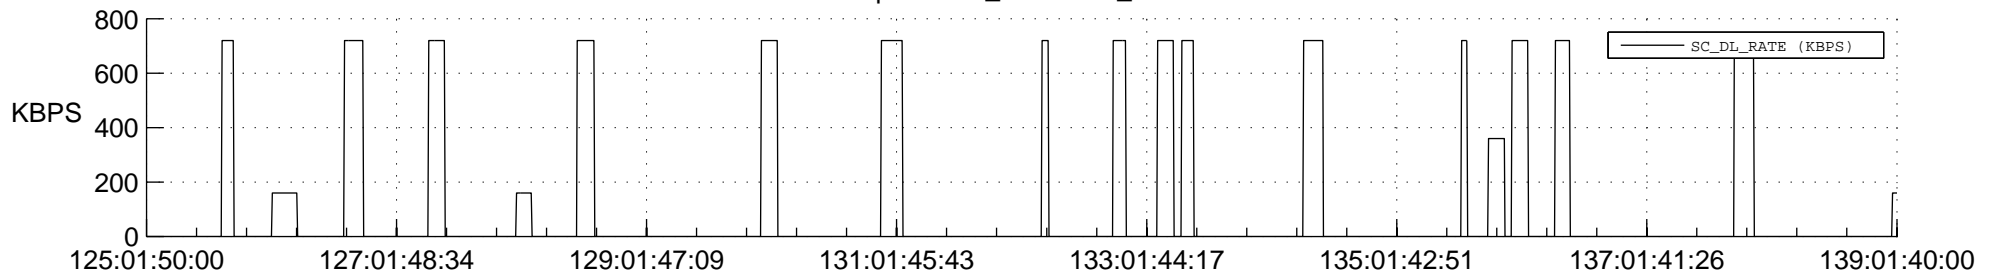

STEREO AHEAD SSR PCT Full Prediction

SWAVES_Percent_Full_Prediction

IMPACT_Percent_Full_Prediction

PLASTIC_Percent_Full_Prediction

Spacecraft_DownLink_Rate

Ground Time (2017:125:01:50:00.000 -2017:139:01:40:00.000)