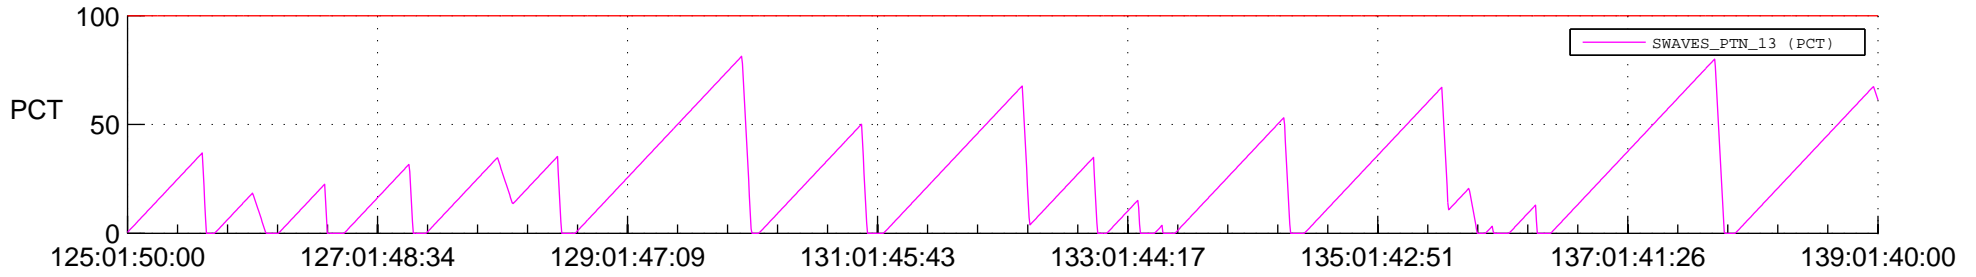

STEREO AHEAD SSR PCT Full Prediction

SWAVES_Percent_Full_Prediction

IMPACT_Percent_Full_Prediction

PLASTIC_Percent_Full_Prediction

Spacecraft_DownLink_Rate

Ground Time (2017:125:01:50:00.000 -2017:139:01:40:00.000)