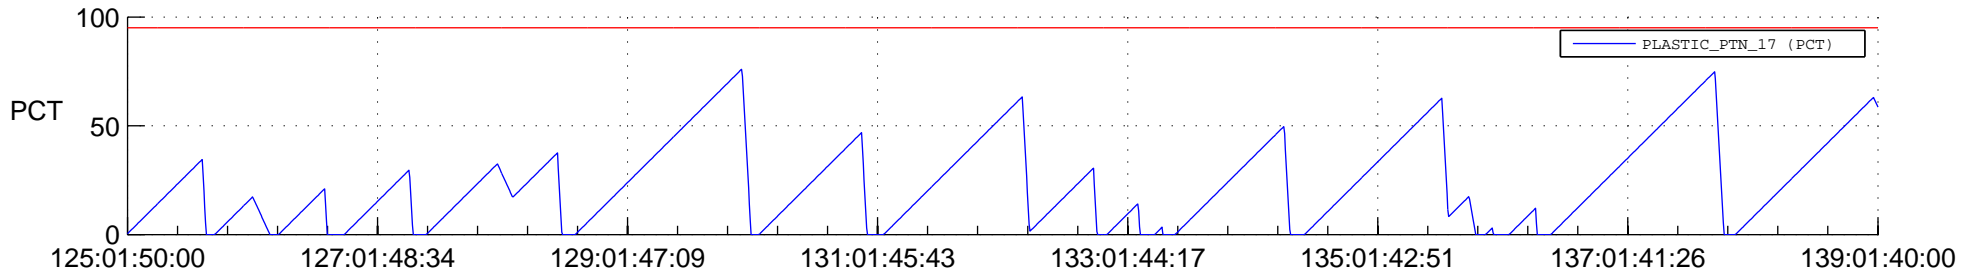

STEREO AHEAD SSR PCT Full Prediction

SWAVES_Percent_Full_Prediction

IMPACT_Percent_Full_Prediction

PLASTIC_Percent_Full_Prediction

Spacecraft_DownLink_Rate

Ground Time (2017:125:01:50:00.000 -2017:139:01:40:00.000)