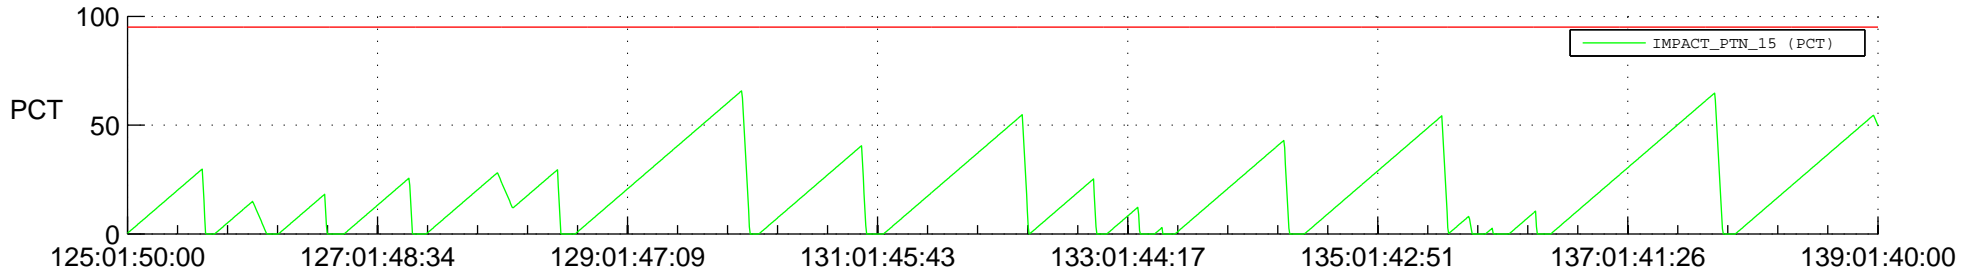

STEREO AHEAD SSR PCT Full Prediction

SWAVES_Percent_Full_Prediction

IMPACT_Percent_Full_Prediction

PLASTIC_Percent_Full_Prediction

Spacecraft_DownLink_Rate

Ground Time (2017:125:01:50:00.000 -2017:139:01:40:00.000)