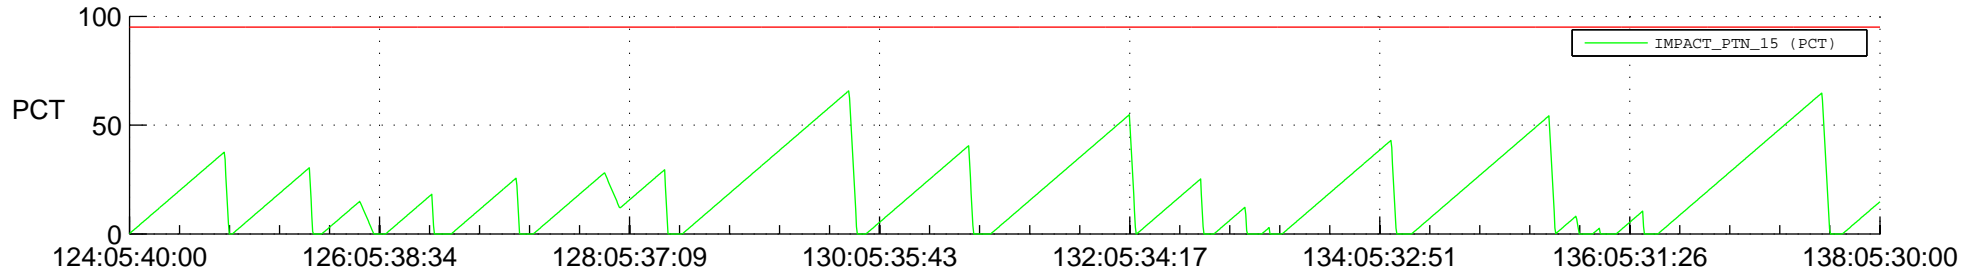

STEREO AHEAD SSR PCT Full Prediction

SWAVES_Percent_Full_Prediction

IMPACT_Percent_Full_Prediction

PLASTIC_Percent_Full_Prediction

Spacecraft_DownLink_Rate