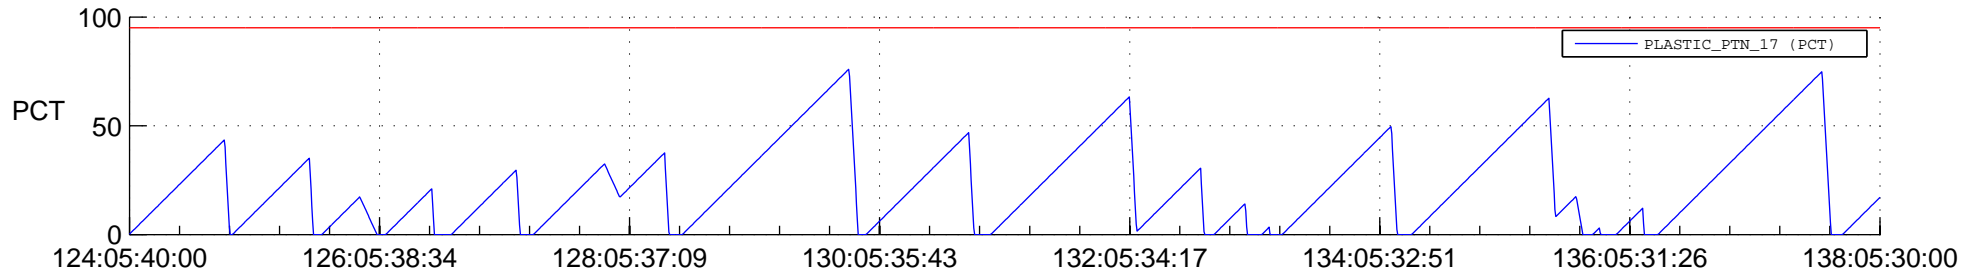

STEREO AHEAD SSR PCT Full Prediction

SWAVES_Percent_Full_Prediction

IMPACT_Percent_Full_Prediction

PLASTIC_Percent_Full_Prediction

Spacecraft_DownLink_Rate