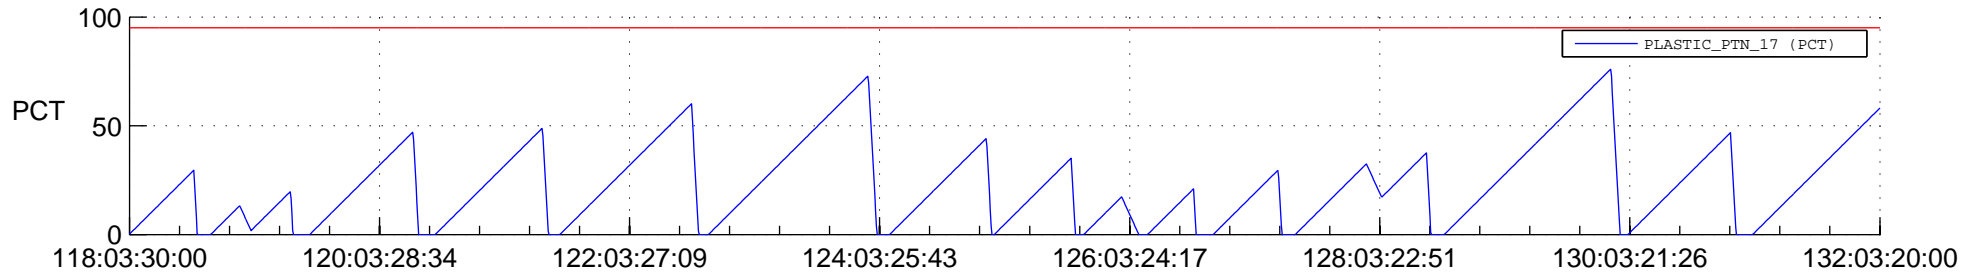

STEREO AHEAD SSR PCT Full Prediction

SWAVES_Percent_Full_Prediction

IMPACT_Percent_Full_Prediction

PLASTIC_Percent_Full_Prediction

Spacecraft_DownLink_Rate

Ground Time (2017:118:03:30:00.000 -2017:132:03:20:00.000)