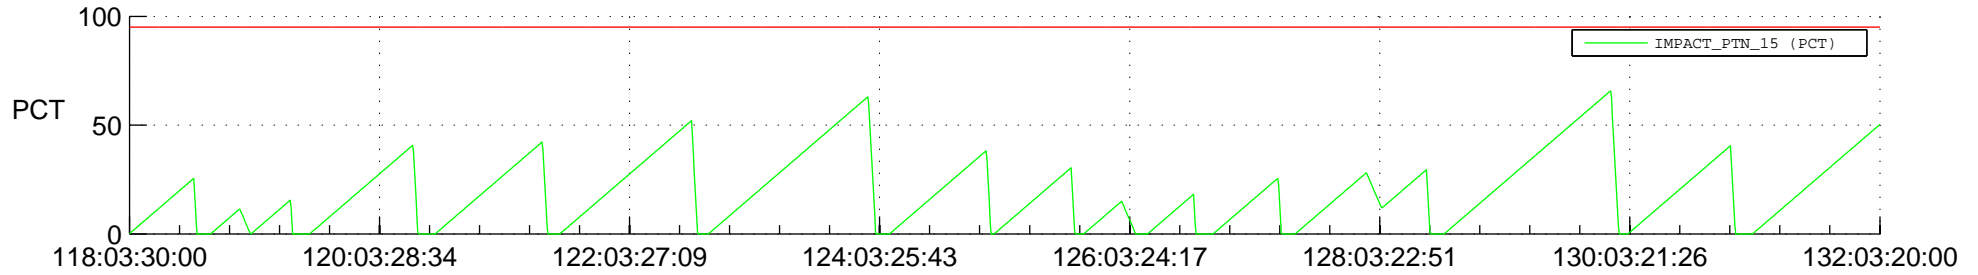

STEREO AHEAD SSR PCT Full Prediction

SWAVES_Percent_Full_Prediction

IMPACT_Percent_Full_Prediction

PLASTIC_Percent_Full_Prediction

Spacecraft_DownLink_Rate

Ground Time (2017:118:03:30:00.000 -2017:132:03:20:00.000)