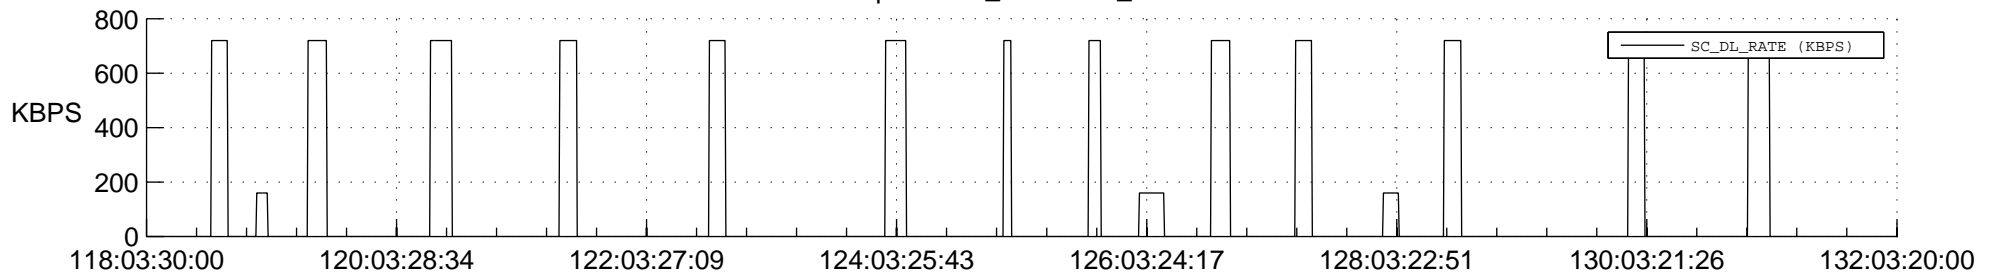

STEREO AHEAD SSR PCT Full Prediction

SWAVES_Percent_Full_Prediction

IMPACT_Percent_Full_Prediction

PLASTIC_Percent_Full_Prediction

Spacecraft_DownLink_Rate

Ground Time (2017:118:03:30:00.000 -2017:132:03:20:00.000)