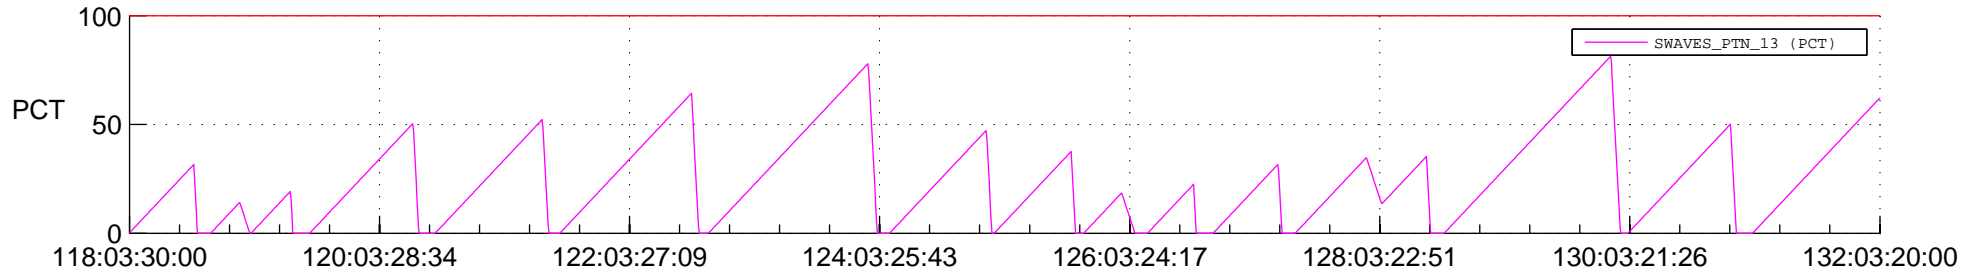

STEREO AHEAD SSR PCT Full Prediction

SWAVES_Percent_Full_Prediction

IMPACT_Percent_Full_Prediction

PLASTIC_Percent_Full_Prediction

Spacecraft_DownLink_Rate

Ground Time (2017:118:03:30:00.000 -2017:132:03:20:00.000)