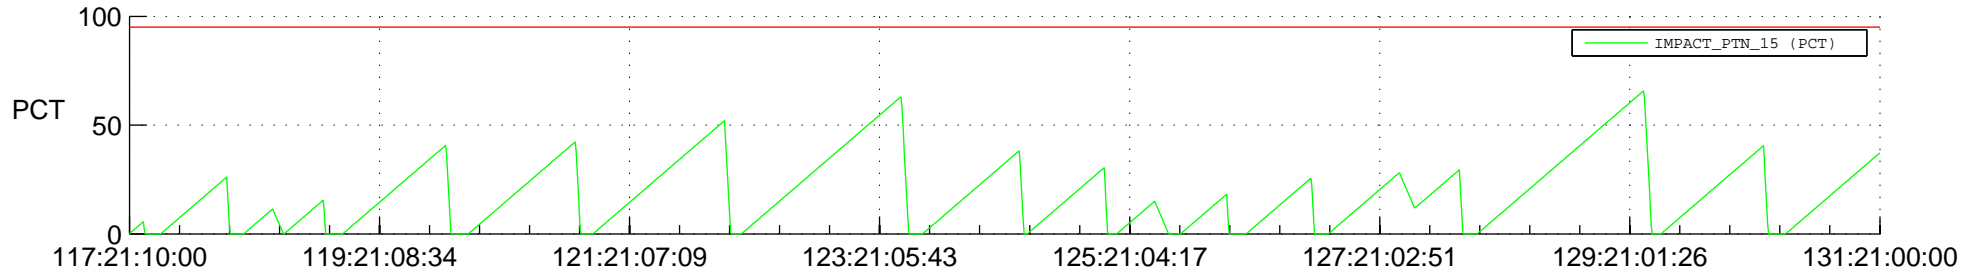

IMPACT_Percent_Full_Prediction