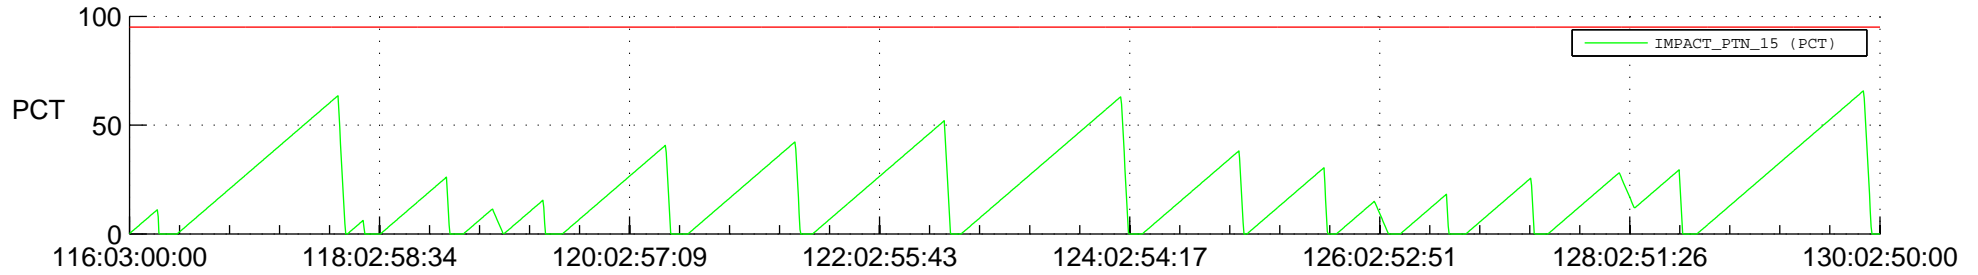

STEREO AHEAD SSR PCT Full Prediction

SWAVES_Percent_Full_Prediction

IMPACT_Percent_Full_Prediction

PLASTIC_Percent_Full_Prediction

Spacecraft_DownLink_Rate