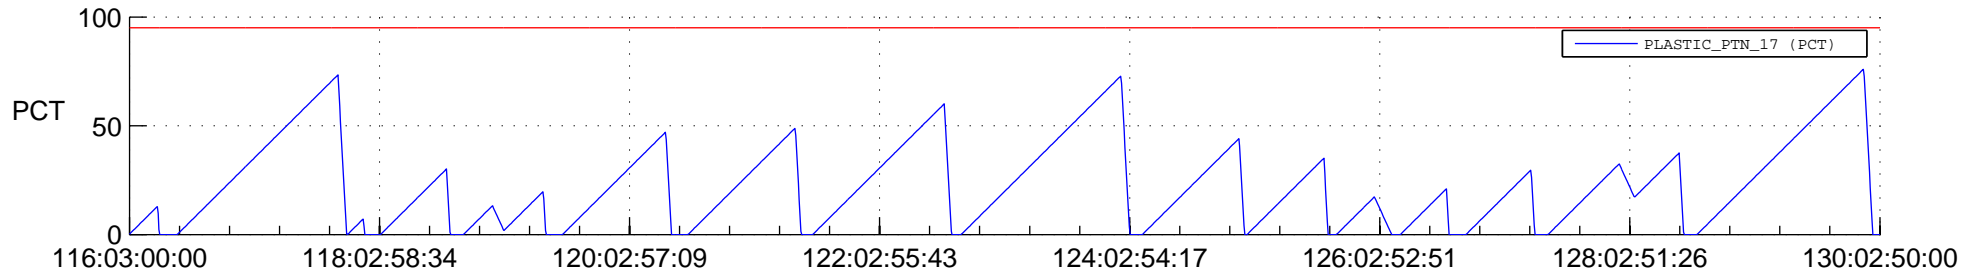

STEREO AHEAD SSR PCT Full Prediction

SWAVES_Percent_Full_Prediction

IMPACT_Percent_Full_Prediction

PLASTIC_Percent_Full_Prediction

Spacecraft_DownLink_Rate