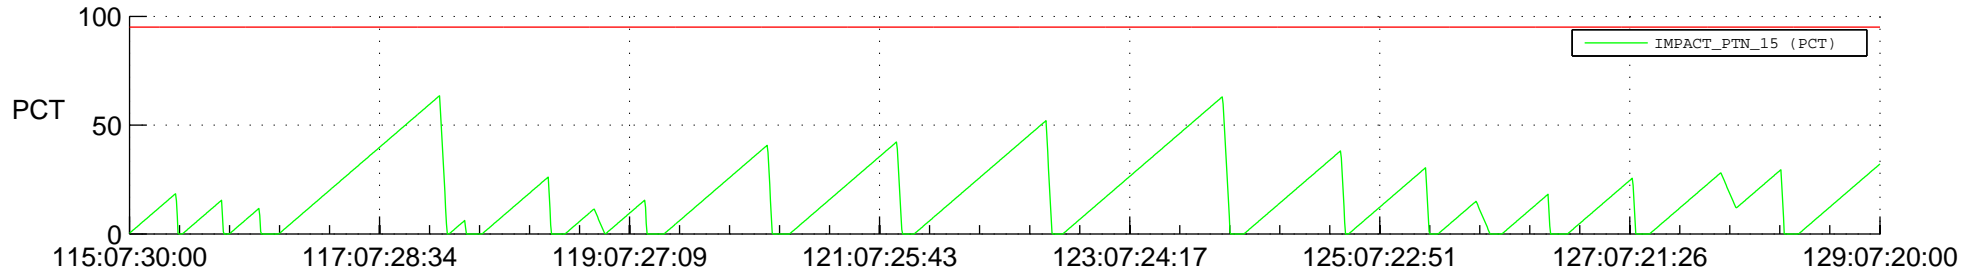

STEREO AHEAD SSR PCT Full Prediction

SWAVES_Percent_Full_Prediction

IMPACT_Percent_Full_Prediction

PLASTIC_Percent_Full_Prediction

Spacecraft_DownLink_Rate