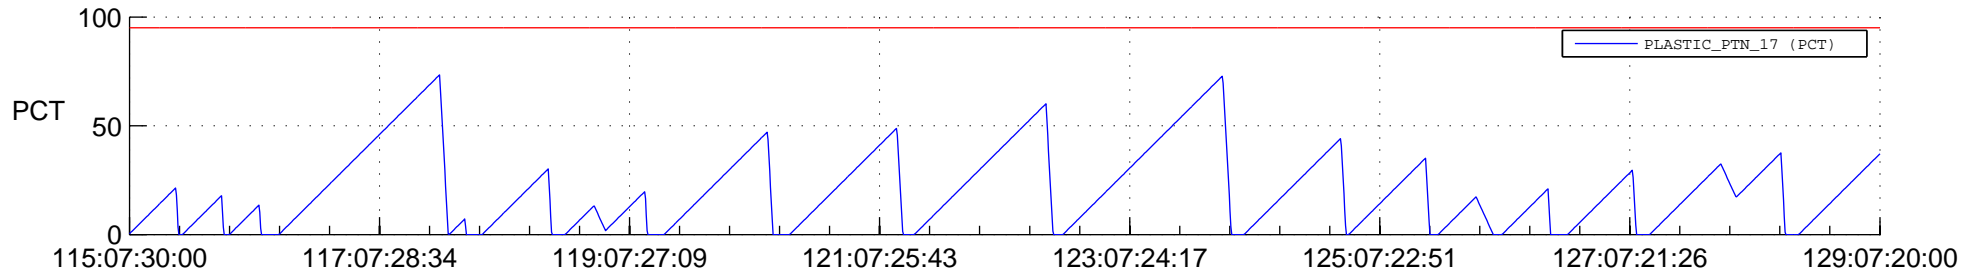

STEREO AHEAD SSR PCT Full Prediction

SWAVES_Percent_Full_Prediction

IMPACT_Percent_Full_Prediction

PLASTIC_Percent_Full_Prediction

Spacecraft_DownLink_Rate