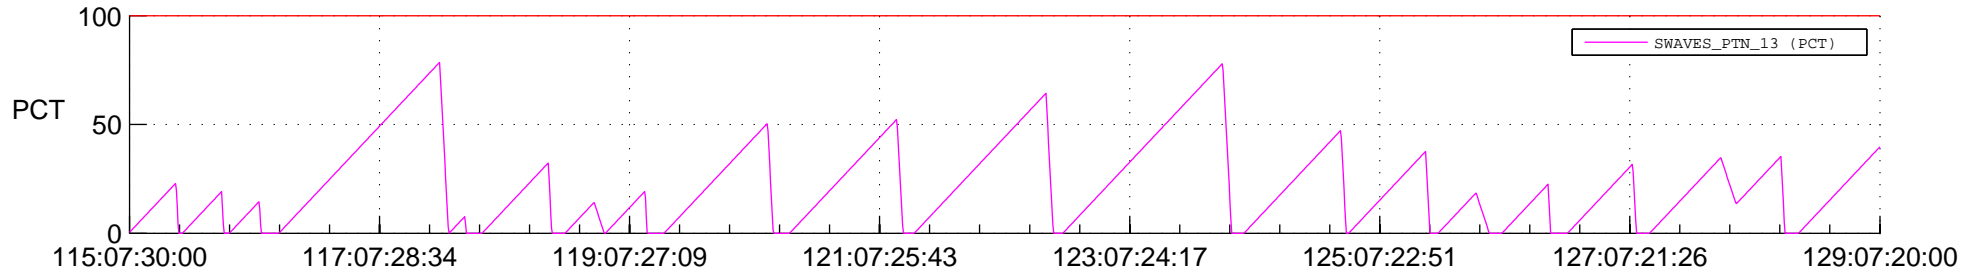

STEREO AHEAD SSR PCT Full Prediction

SWAVES_Percent_Full_Prediction

IMPACT_Percent_Full_Prediction

PLASTIC_Percent_Full_Prediction

Spacecraft_DownLink_Rate