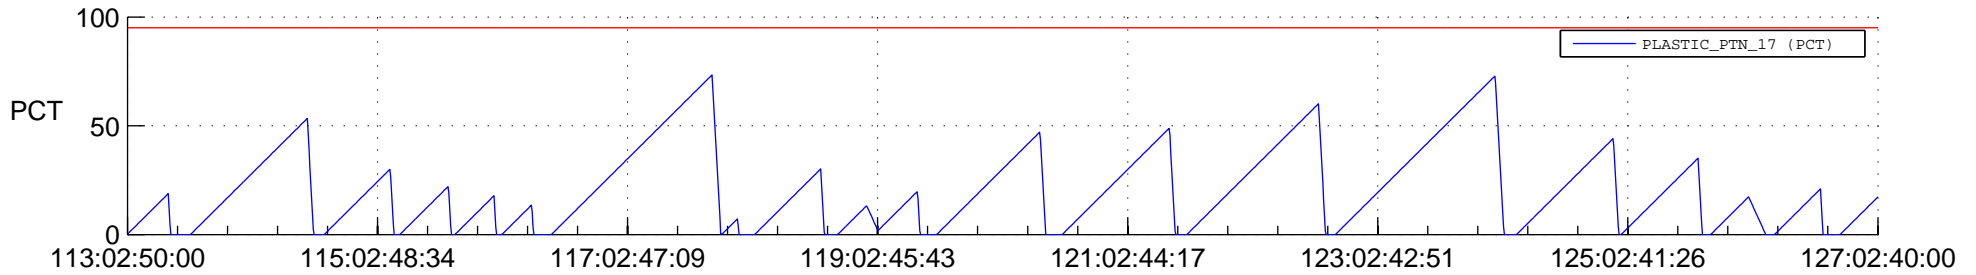

STEREO AHEAD SSR PCT Full Prediction

SWAVES_Percent_Full_Prediction

IMPACT_Percent_Full_Prediction

PLASTIC_Percent_Full_Prediction

Spacecraft_DownLink_Rate

Ground Time (2017:113:02:50:00.000 -2017:127:02:40:00.000)