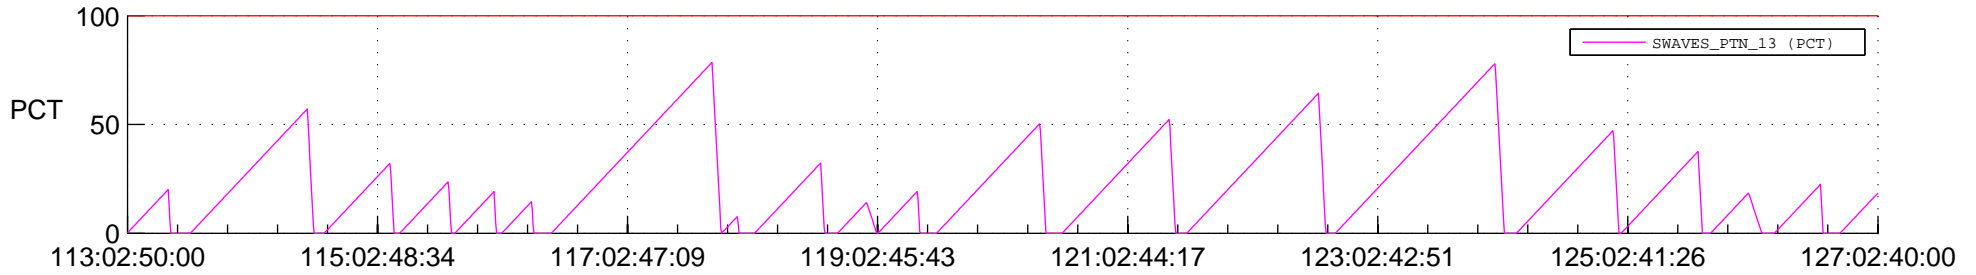

STEREO AHEAD SSR PCT Full Prediction

SWAVES_Percent_Full_Prediction

IMPACT_Percent_Full_Prediction

PLASTIC_Percent_Full_Prediction

Spacecraft_DownLink_Rate

Ground Time (2017:113:02:50:00.000 -2017:127:02:40:00.000)