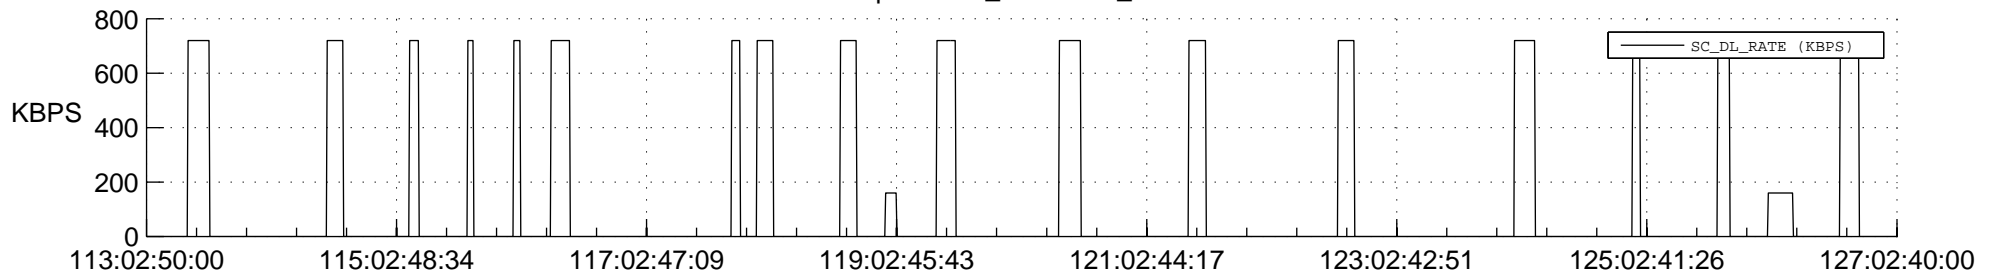

STEREO AHEAD SSR PCT Full Prediction

SWAVES_Percent_Full_Prediction

IMPACT_Percent_Full_Prediction

PLASTIC_Percent_Full_Prediction

Spacecraft_DownLink_Rate

Ground Time (2017:113:02:50:00.000 -2017:127:02:40:00.000)