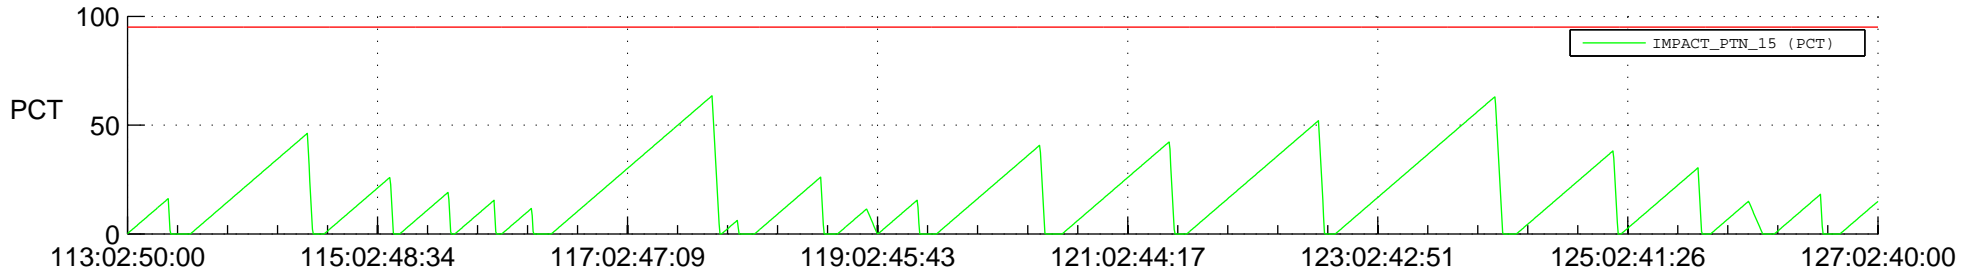

STEREO AHEAD SSR PCT Full Prediction

SWAVES_Percent_Full_Prediction

IMPACT_Percent_Full_Prediction

PLASTIC_Percent_Full_Prediction

Spacecraft_DownLink_Rate

Ground Time (2017:113:02:50:00.000 -2017:127:02:40:00.000)