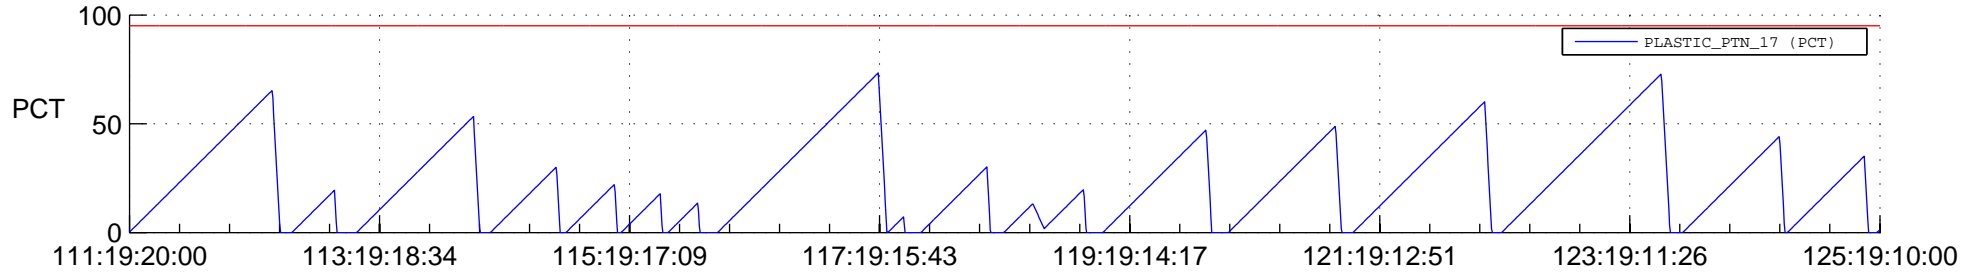

PLASTIC_Percent_Full_Prediction