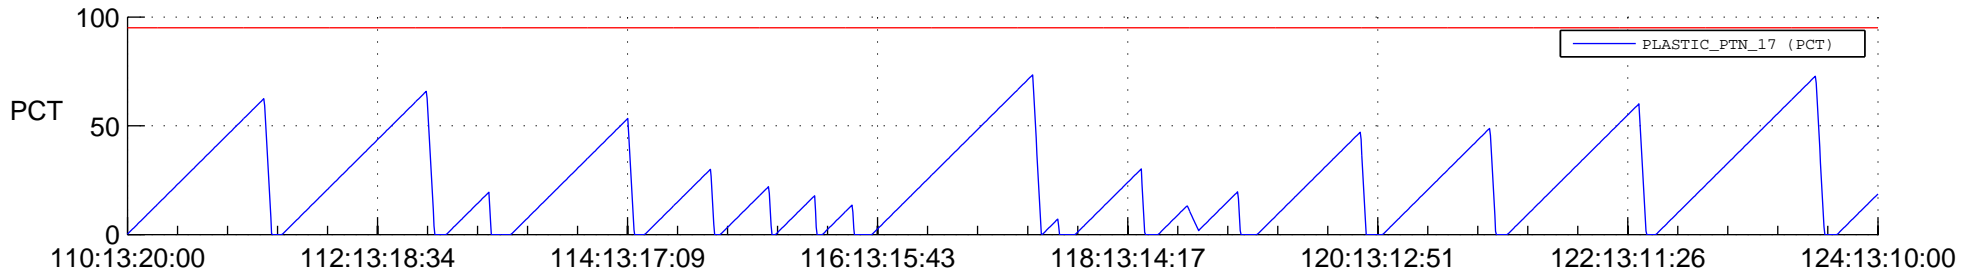

PLASTIC_Percent_Full_Prediction