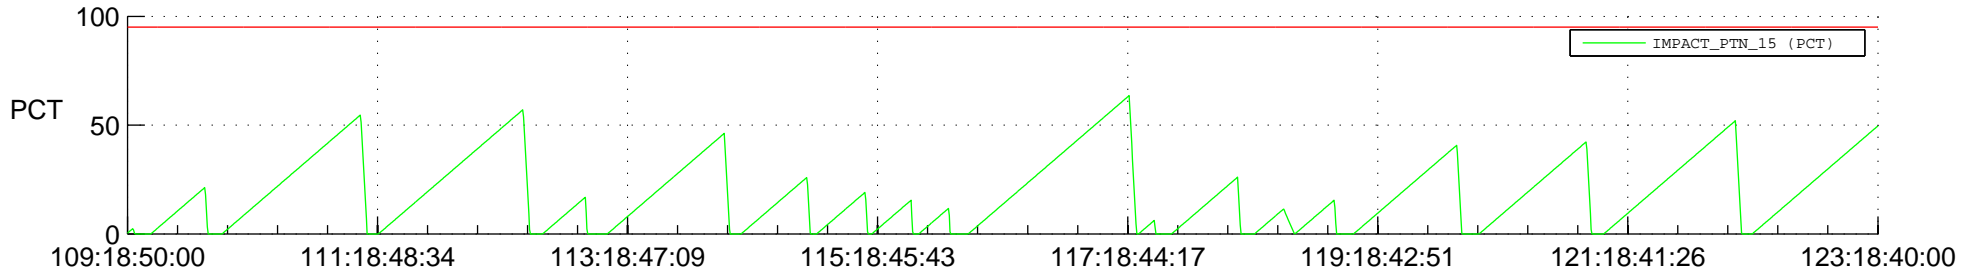

STEREO AHEAD SSR PCT Full Prediction

SWAVES_Percent_Full_Prediction

IMPACT_Percent_Full_Prediction

PLASTIC_Percent_Full_Prediction

Spacecraft_DownLink_Rate