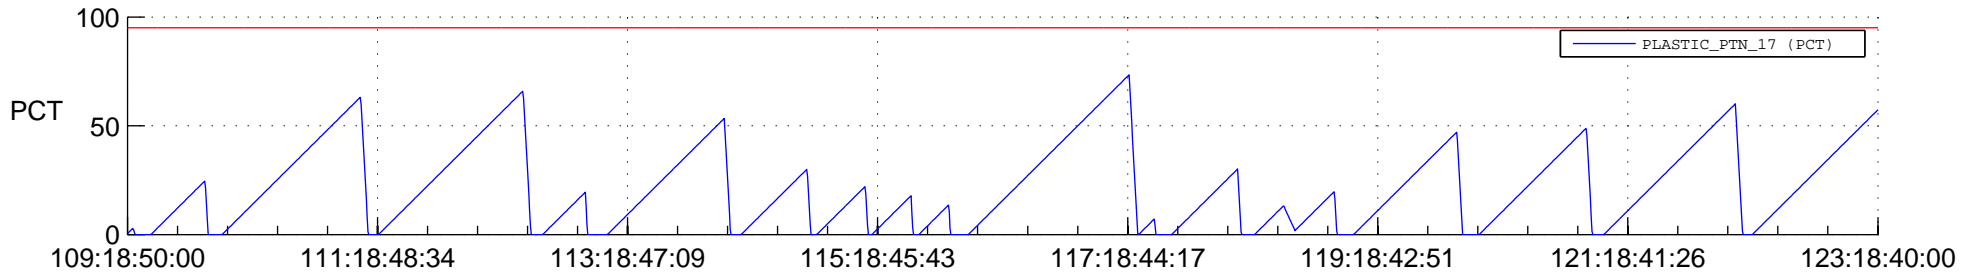

STEREO AHEAD SSR PCT Full Prediction

SWAVES_Percent_Full_Prediction

IMPACT_Percent_Full_Prediction

PLASTIC_Percent_Full_Prediction

Spacecraft_DownLink_Rate