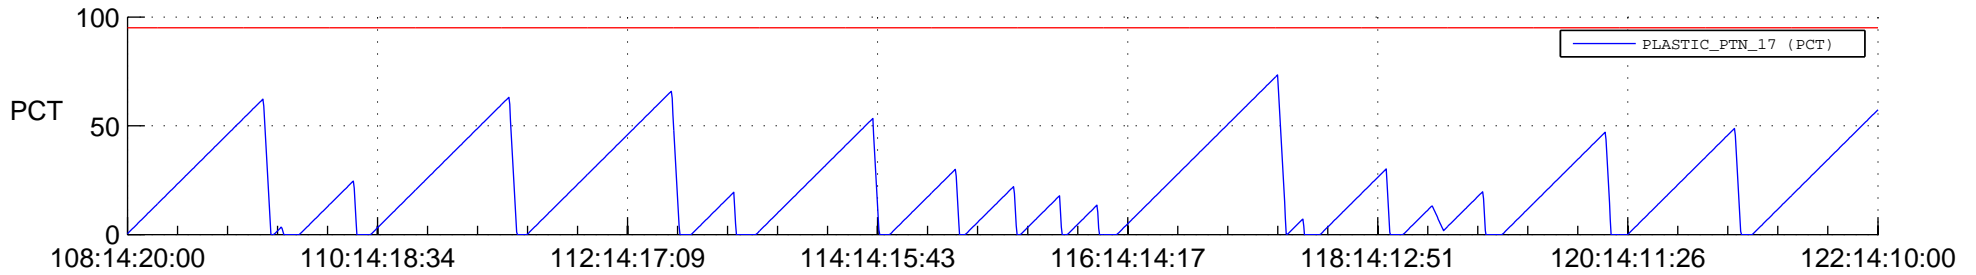

STEREO AHEAD SSR PCT Full Prediction

SWAVES_Percent_Full_Prediction

IMPACT_Percent_Full_Prediction

PLASTIC_Percent_Full_Prediction

Spacecraft_DownLink_Rate