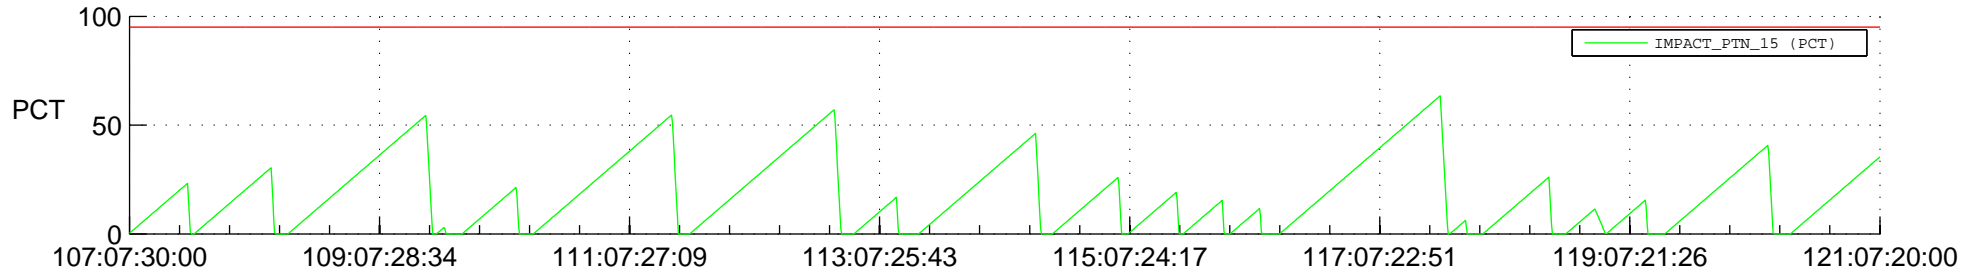

STEREO AHEAD SSR PCT Full Prediction

SWAVES_Percent_Full_Prediction

IMPACT_Percent_Full_Prediction

PLASTIC_Percent_Full_Prediction

Spacecraft_DownLink_Rate