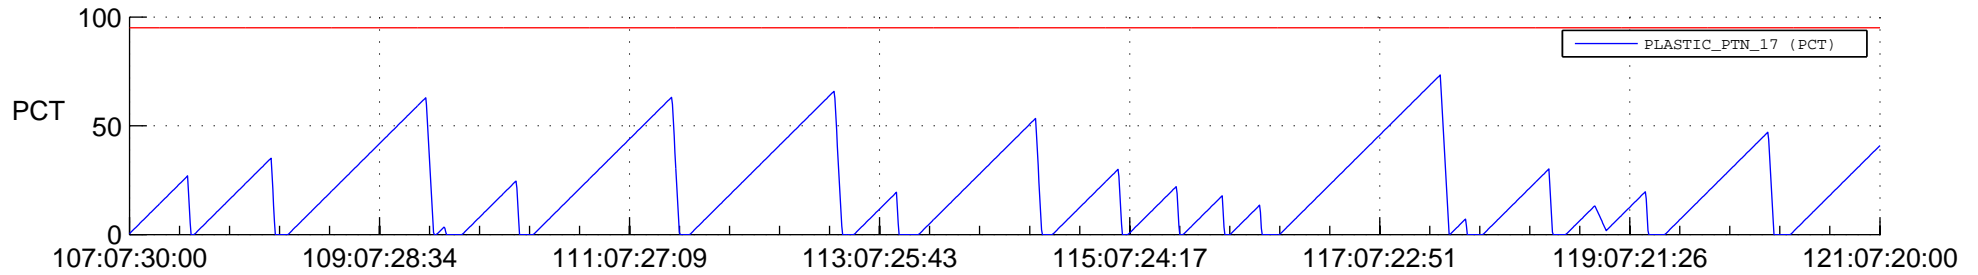

STEREO AHEAD SSR PCT Full Prediction

SWAVES_Percent_Full_Prediction

IMPACT_Percent_Full_Prediction

PLASTIC_Percent_Full_Prediction

Spacecraft_DownLink_Rate