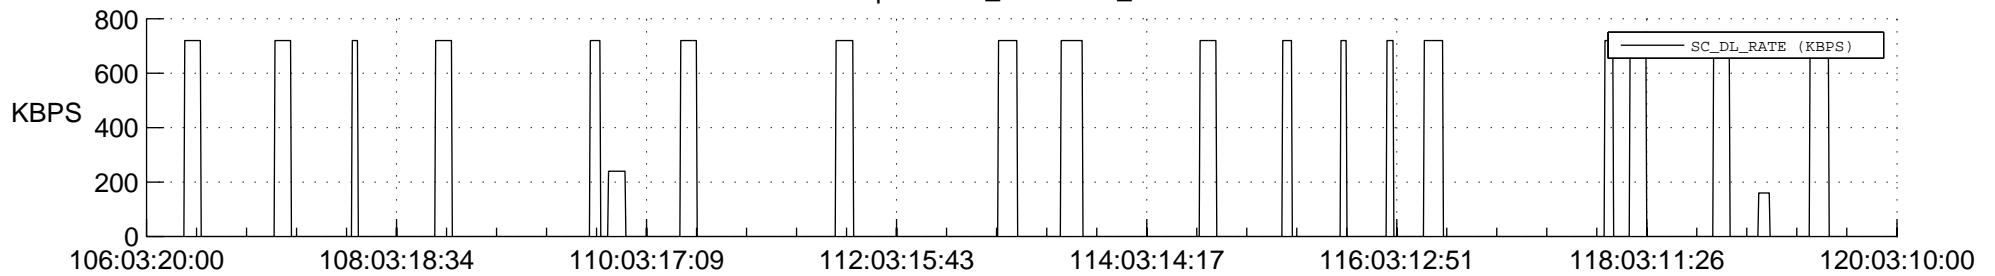

STEREO AHEAD SSR PCT Full Prediction

SWAVES_Percent_Full_Prediction

IMPACT_Percent_Full_Prediction

PLASTIC_Percent_Full_Prediction

Spacecraft_DownLink_Rate

Ground Time (2017:106:03:20:00.000 -2017:120:03:10:00.000)