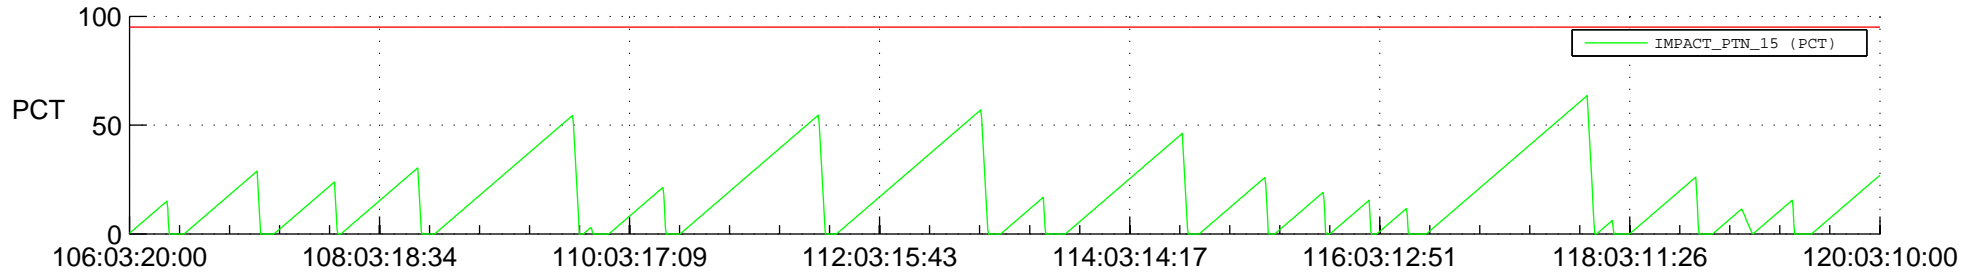

STEREO AHEAD SSR PCT Full Prediction

SWAVES_Percent_Full_Prediction

IMPACT_Percent_Full_Prediction

PLASTIC_Percent_Full_Prediction

Spacecraft_DownLink_Rate

Ground Time (2017:106:03:20:00.000 -2017:120:03:10:00.000)