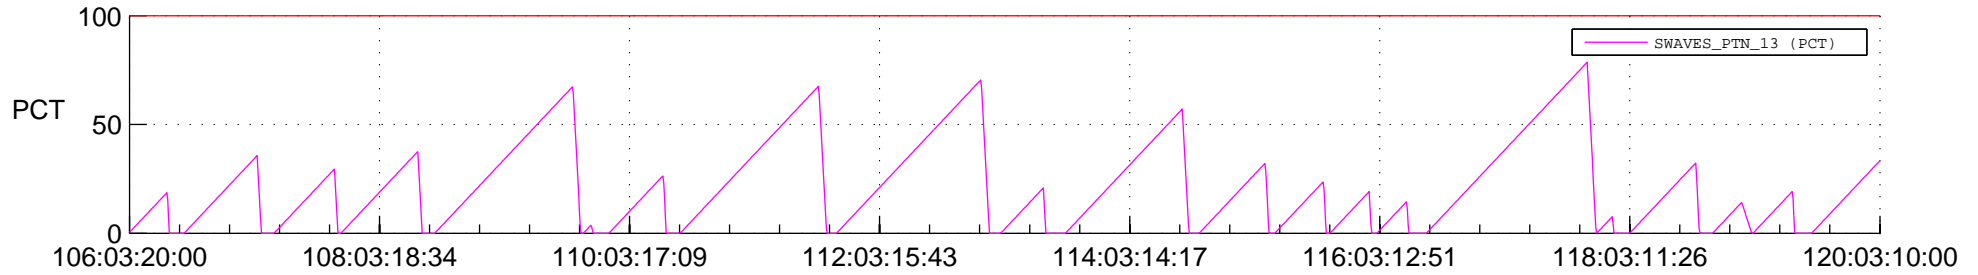

STEREO AHEAD SSR PCT Full Prediction

SWAVES_Percent_Full_Prediction

IMPACT_Percent_Full_Prediction

PLASTIC_Percent_Full_Prediction

Spacecraft_DownLink_Rate

Ground Time (2017:106:03:20:00.000 -2017:120:03:10:00.000)