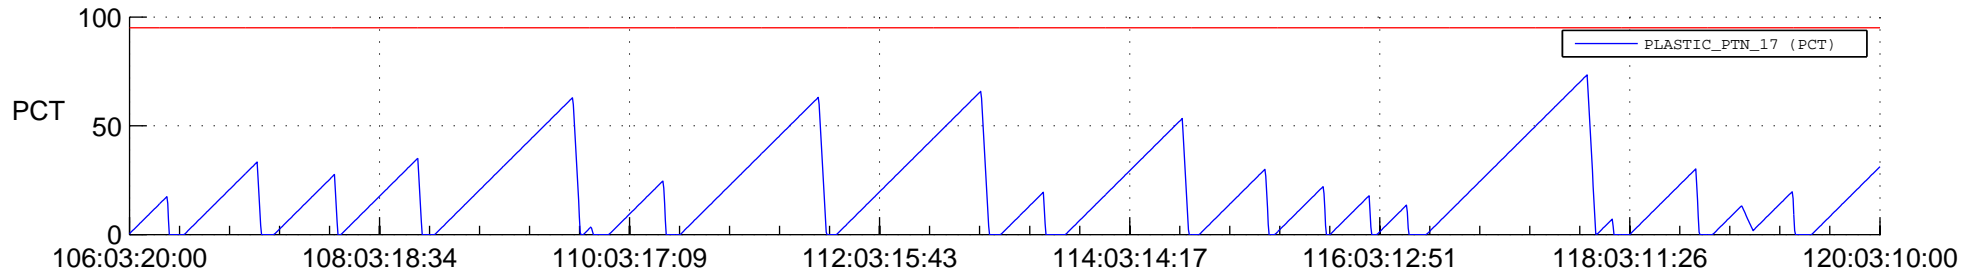

STEREO AHEAD SSR PCT Full Prediction

SWAVES_Percent_Full_Prediction

IMPACT_Percent_Full_Prediction

PLASTIC_Percent_Full_Prediction

Spacecraft_DownLink_Rate

Ground Time (2017:106:03:20:00.000 -2017:120:03:10:00.000)