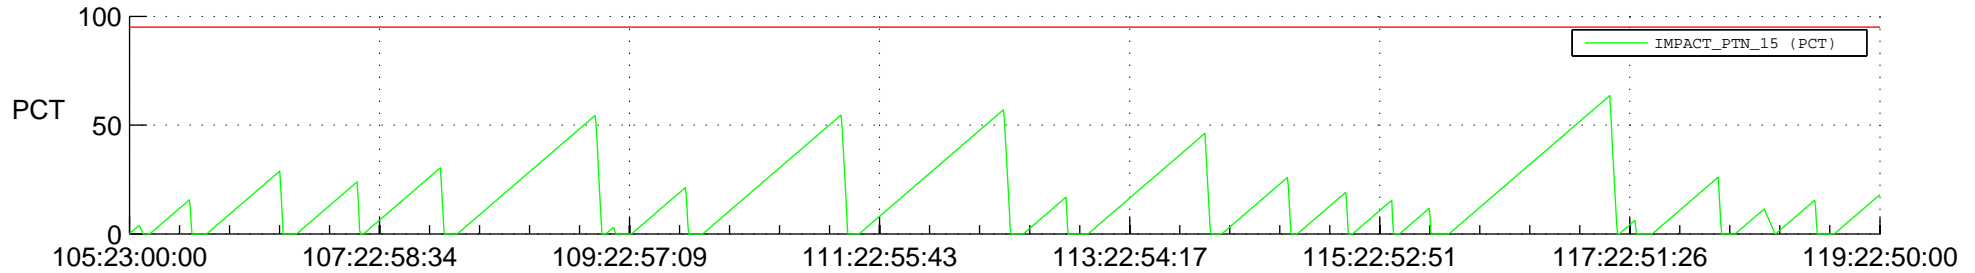

IMPACT_Percent_Full_Prediction