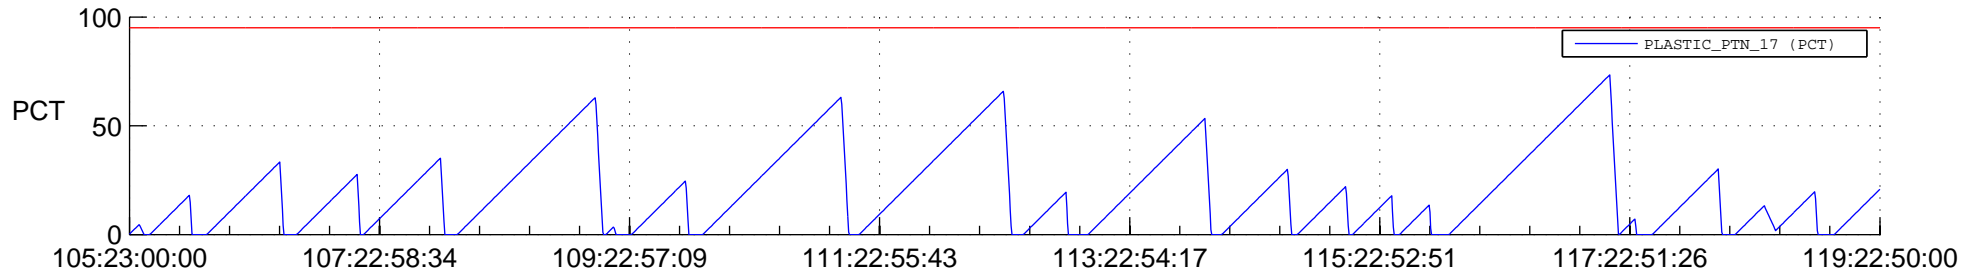

PLASTIC_Percent_Full_Prediction