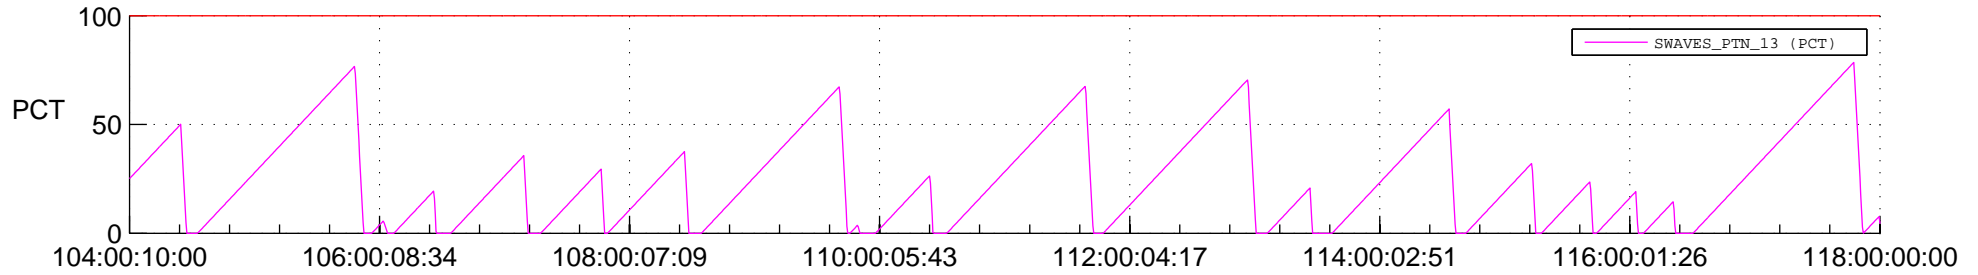

STEREO AHEAD SSR PCT Full Prediction

SWAVES_Percent_Full_Prediction

IMPACT_Percent_Full_Prediction

PLASTIC_Percent_Full_Prediction

Spacecraft_DownLink_Rate

Ground Time (2017:104:00:10:00.000 -2017:118:00:00:00.000)