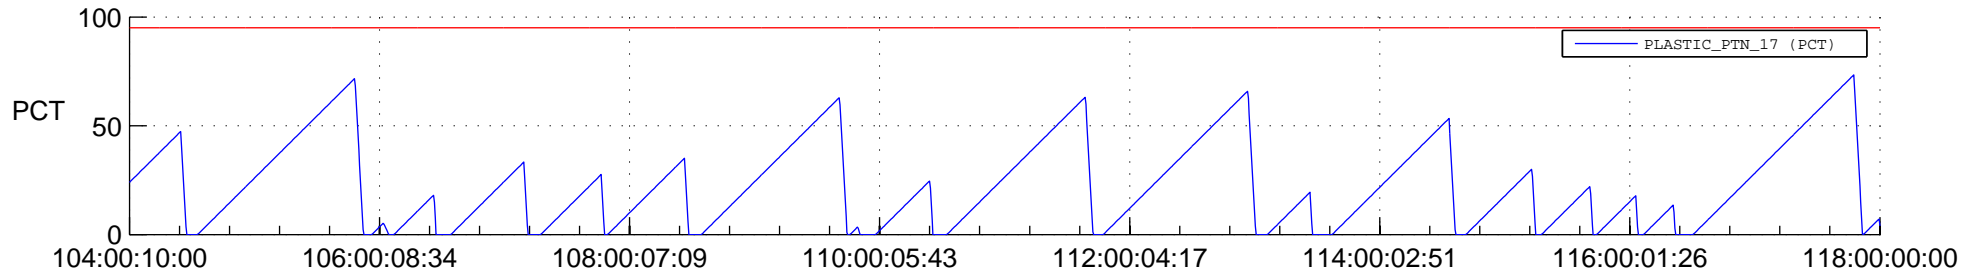

STEREO AHEAD SSR PCT Full Prediction

SWAVES_Percent_Full_Prediction

IMPACT_Percent_Full_Prediction

PLASTIC_Percent_Full_Prediction

Spacecraft_DownLink_Rate

Ground Time (2017:104:00:10:00.000 -2017:118:00:00:00.000)