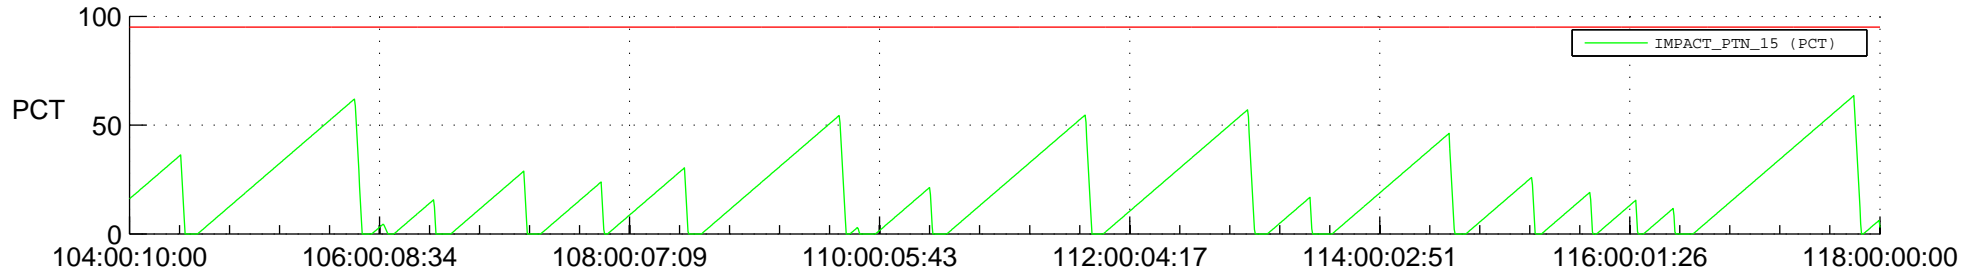

STEREO AHEAD SSR PCT Full Prediction

SWAVES_Percent_Full_Prediction

IMPACT_Percent_Full_Prediction

PLASTIC_Percent_Full_Prediction

Spacecraft_DownLink_Rate

Ground Time (2017:104:00:10:00.000 -2017:118:00:00:00.000)