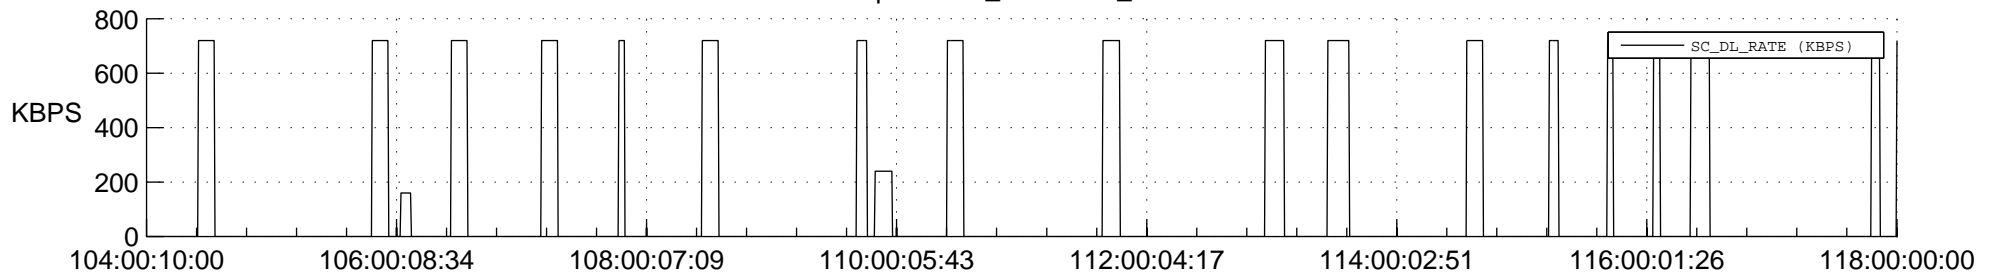

STEREO AHEAD SSR PCT Full Prediction

SWAVES_Percent_Full_Prediction

IMPACT_Percent_Full_Prediction

PLASTIC_Percent_Full_Prediction

Spacecraft_DownLink_Rate

Ground Time (2017:104:00:10:00.000 -2017:118:00:00:00.000)