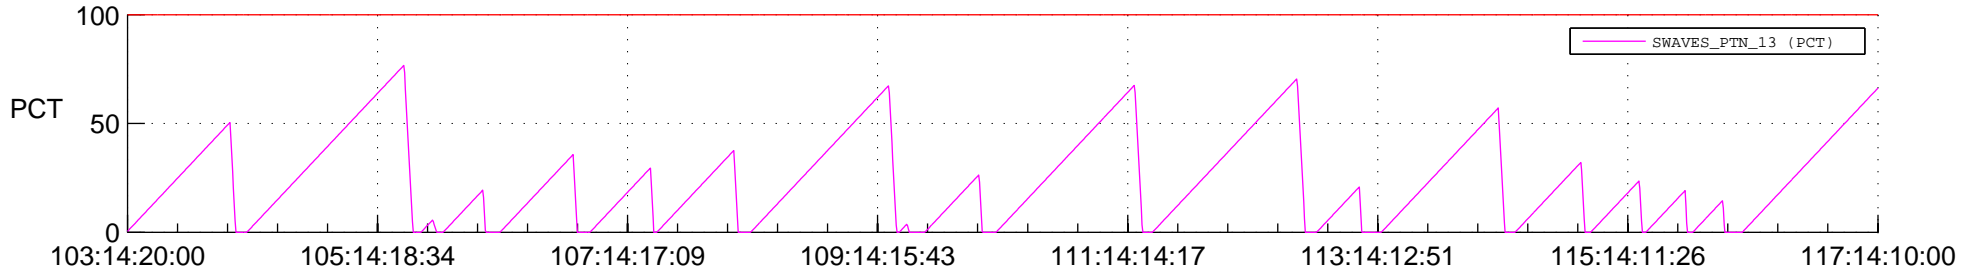

STEREO AHEAD SSR PCT Full Prediction

SWAVES_Percent_Full_Prediction

IMPACT_Percent_Full_Prediction

PLASTIC_Percent_Full_Prediction

Spacecraft_DownLink_Rate

Ground Time (2017:103:14:20:00.000 -2017:117:14:10:00.000)