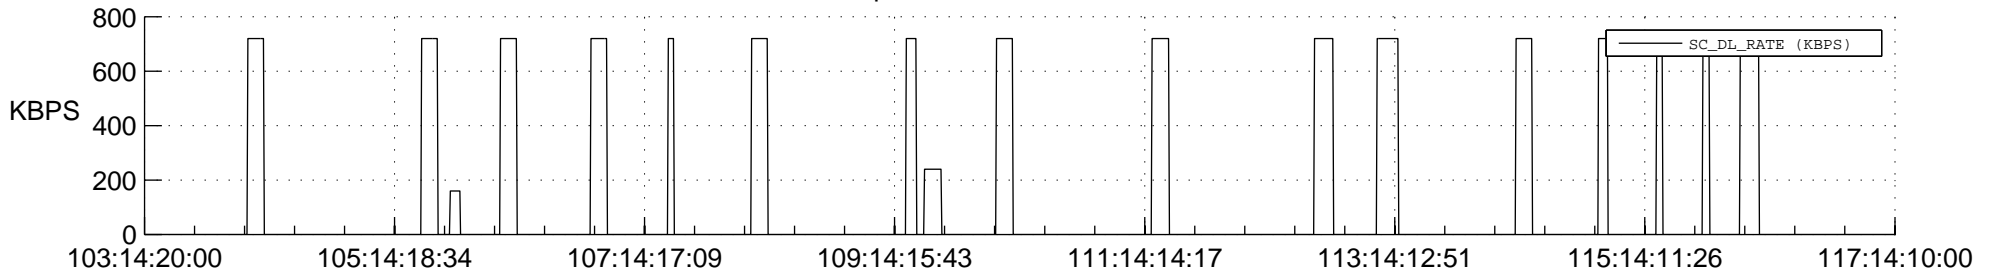

STEREO AHEAD SSR PCT Full Prediction

SWAVES_Percent_Full_Prediction

IMPACT_Percent_Full_Prediction

PLASTIC_Percent_Full_Prediction

Spacecraft_DownLink_Rate

Ground Time (2017:103:14:20:00.000 -2017:117:14:10:00.000)