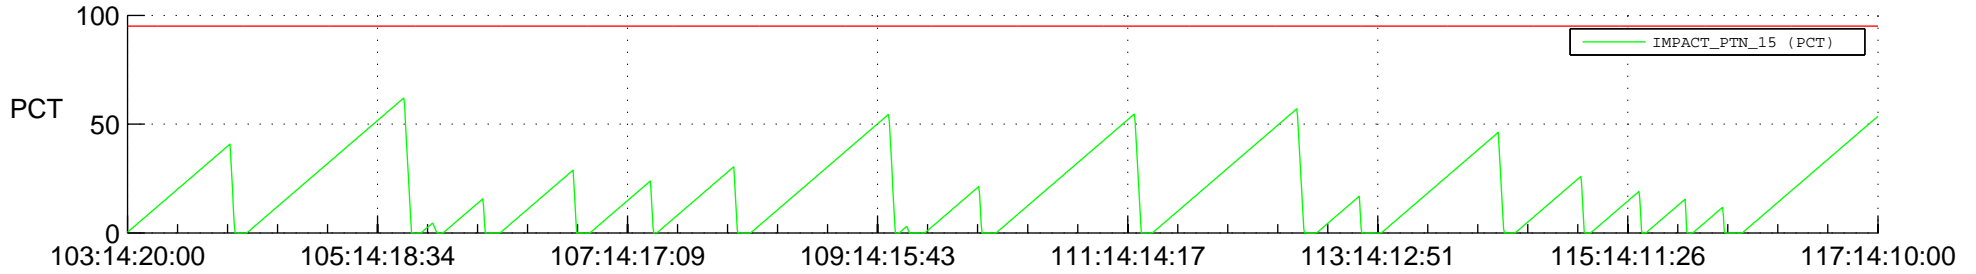

STEREO AHEAD SSR PCT Full Prediction

SWAVES_Percent_Full_Prediction

IMPACT_Percent_Full_Prediction

PLASTIC_Percent_Full_Prediction

Spacecraft_DownLink_Rate

Ground Time (2017:103:14:20:00.000 -2017:117:14:10:00.000)