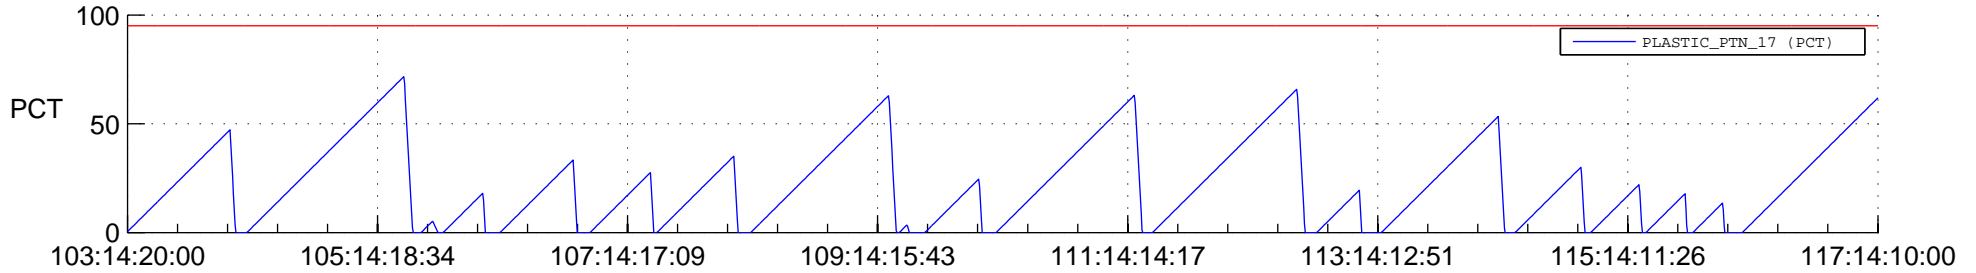

STEREO AHEAD SSR PCT Full Prediction

SWAVES_Percent_Full_Prediction

IMPACT_Percent_Full_Prediction

PLASTIC_Percent_Full_Prediction

Spacecraft_DownLink_Rate

Ground Time (2017:103:14:20:00.000 -2017:117:14:10:00.000)