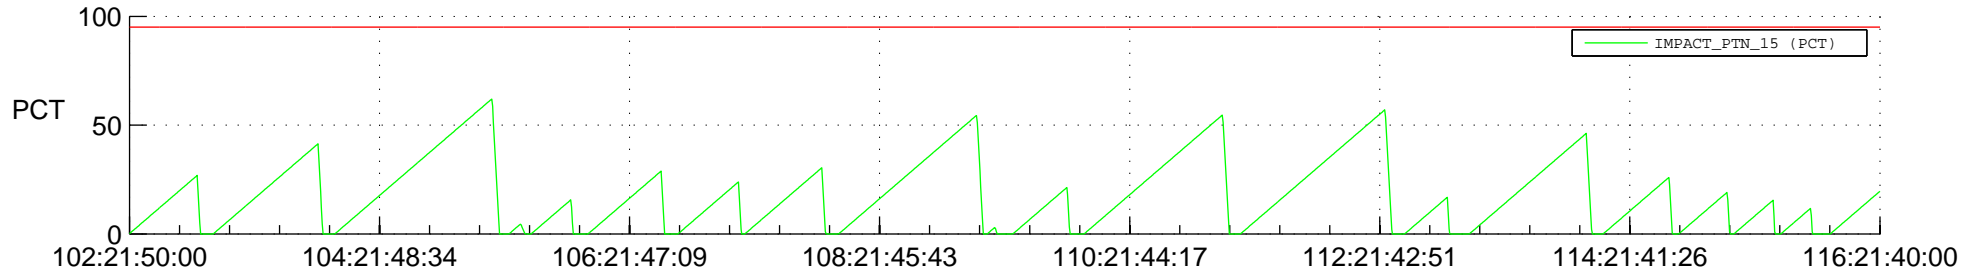

STEREO AHEAD SSR PCT Full Prediction

SWAVES_Percent_Full_Prediction

IMPACT_Percent_Full_Prediction

PLASTIC_Percent_Full_Prediction

Spacecraft_DownLink_Rate

Ground Time (2017:102:21:50:00.000 -2017:116:21:40:00.000)