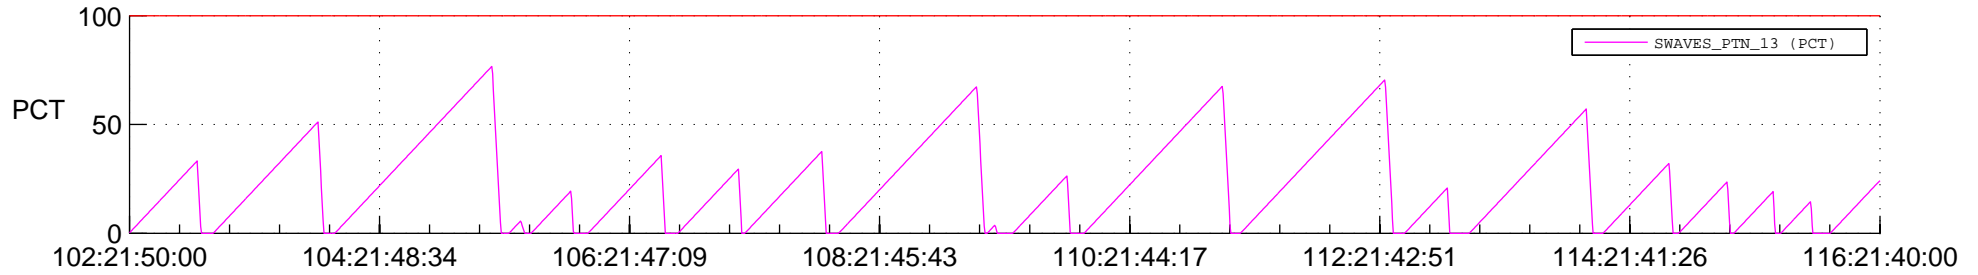

STEREO AHEAD SSR PCT Full Prediction

SWAVES_Percent_Full_Prediction

IMPACT_Percent_Full_Prediction

PLASTIC_Percent_Full_Prediction

Spacecraft_DownLink_Rate

Ground Time (2017:102:21:50:00.000 -2017:116:21:40:00.000)