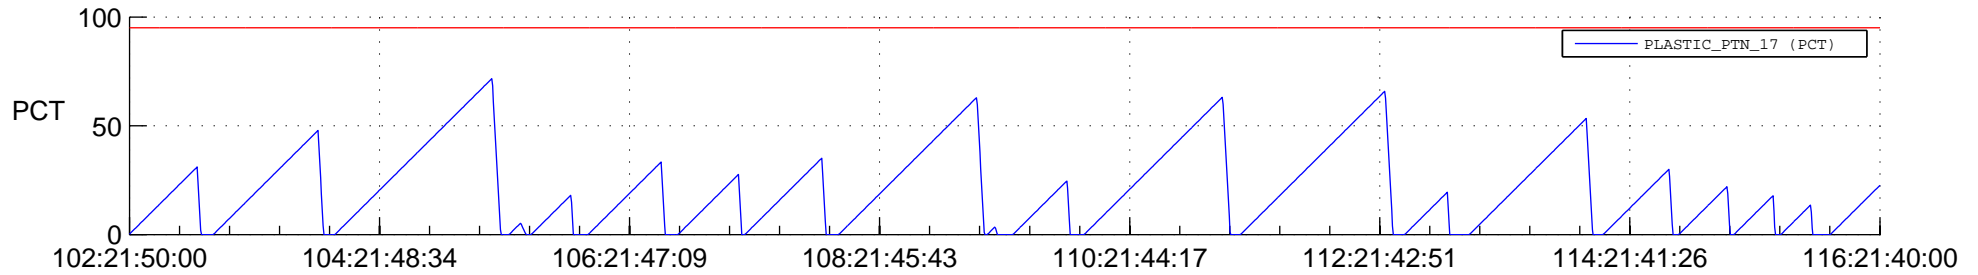

STEREO AHEAD SSR PCT Full Prediction

SWAVES_Percent_Full_Prediction

IMPACT_Percent_Full_Prediction

PLASTIC_Percent_Full_Prediction

Spacecraft_DownLink_Rate

Ground Time (2017:102:21:50:00.000 -2017:116:21:40:00.000)