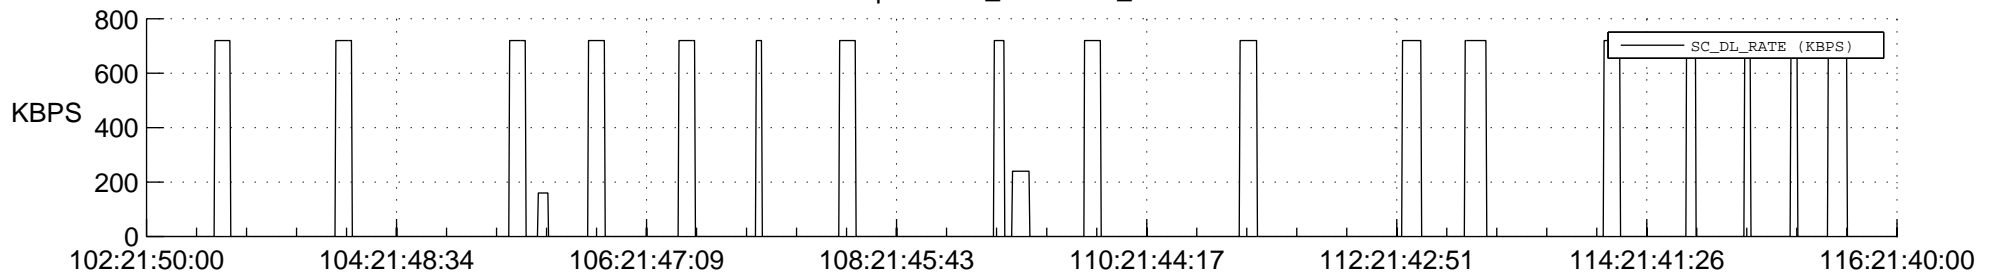

STEREO AHEAD SSR PCT Full Prediction

SWAVES_Percent_Full_Prediction

IMPACT_Percent_Full_Prediction

PLASTIC_Percent_Full_Prediction

Spacecraft_DownLink_Rate

Ground Time (2017:102:21:50:00.000 -2017:116:21:40:00.000)