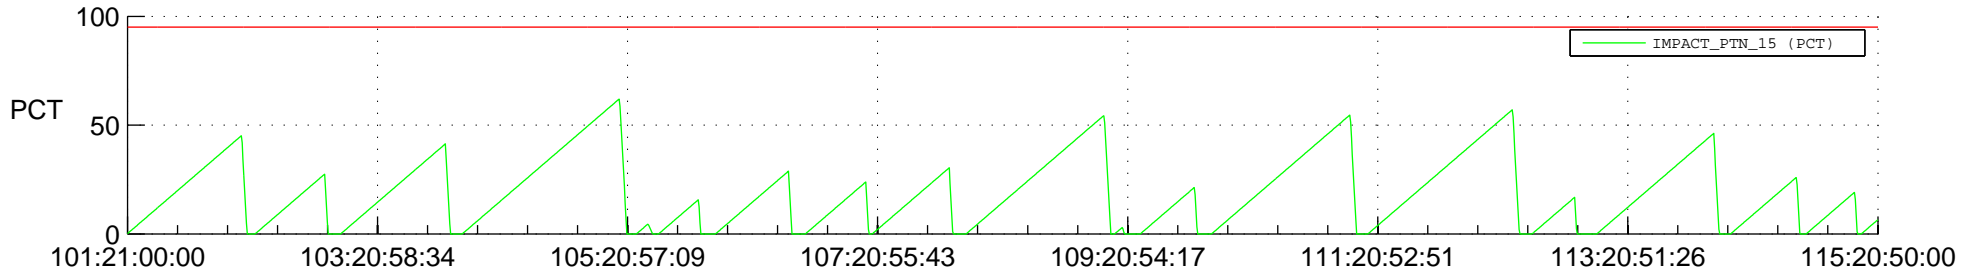

STEREO AHEAD SSR PCT Full Prediction

SWAVES_Percent_Full_Prediction

IMPACT_Percent_Full_Prediction

PLASTIC_Percent_Full_Prediction

Spacecraft_DownLink_Rate

Ground Time (2017:101:21:00:00.000 -2017:115:20:50:00.000)