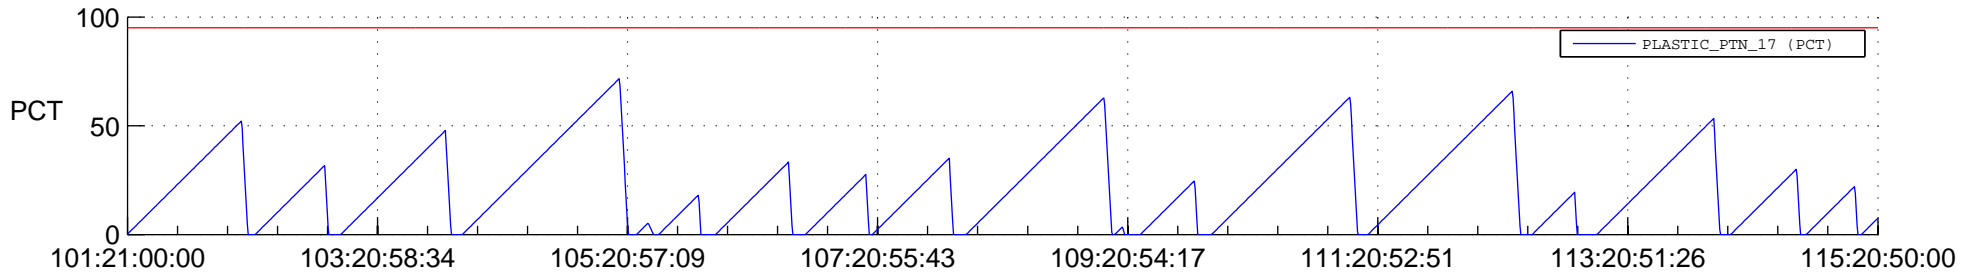

STEREO AHEAD SSR PCT Full Prediction

SWAVES_Percent_Full_Prediction

IMPACT_Percent_Full_Prediction

PLASTIC_Percent_Full_Prediction

Spacecraft_DownLink_Rate

Ground Time (2017:101:21:00:00.000 -2017:115:20:50:00.000)