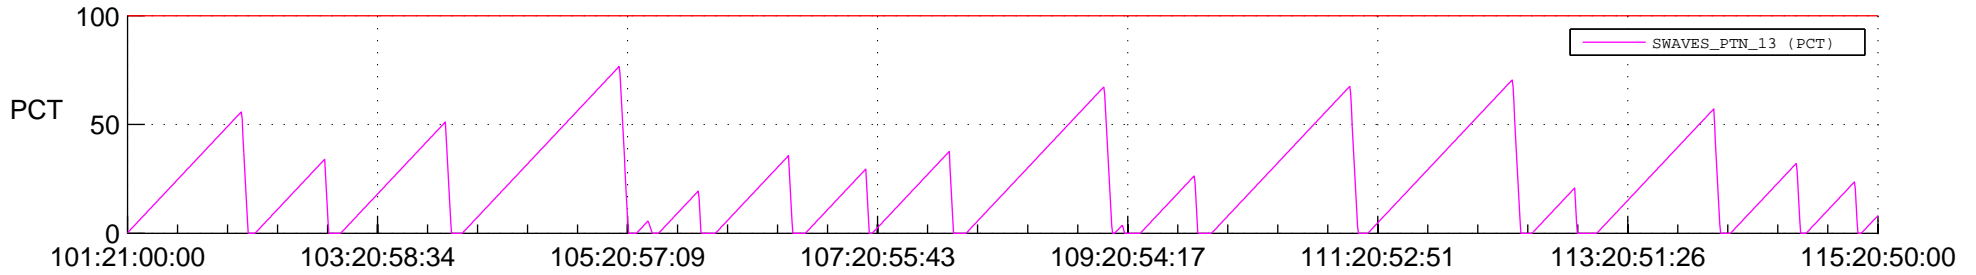

STEREO AHEAD SSR PCT Full Prediction

SWAVES_Percent_Full_Prediction

IMPACT_Percent_Full_Prediction

PLASTIC_Percent_Full_Prediction

Spacecraft_DownLink_Rate

Ground Time (2017:101:21:00:00.000 -2017:115:20:50:00.000)