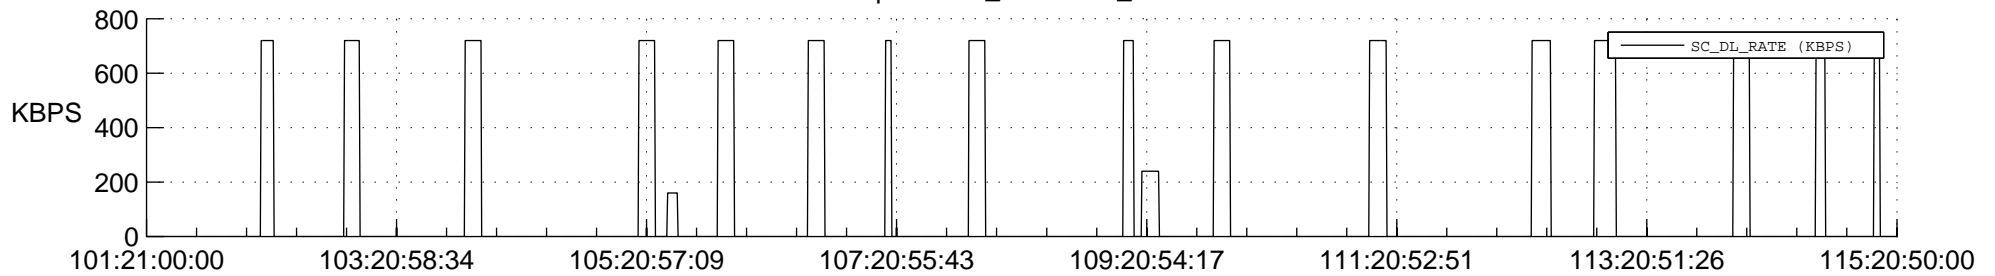

STEREO AHEAD SSR PCT Full Prediction

SWAVES_Percent_Full_Prediction

IMPACT_Percent_Full_Prediction

PLASTIC_Percent_Full_Prediction

Spacecraft_DownLink_Rate

Ground Time (2017:101:21:00:00.000 -2017:115:20:50:00.000)