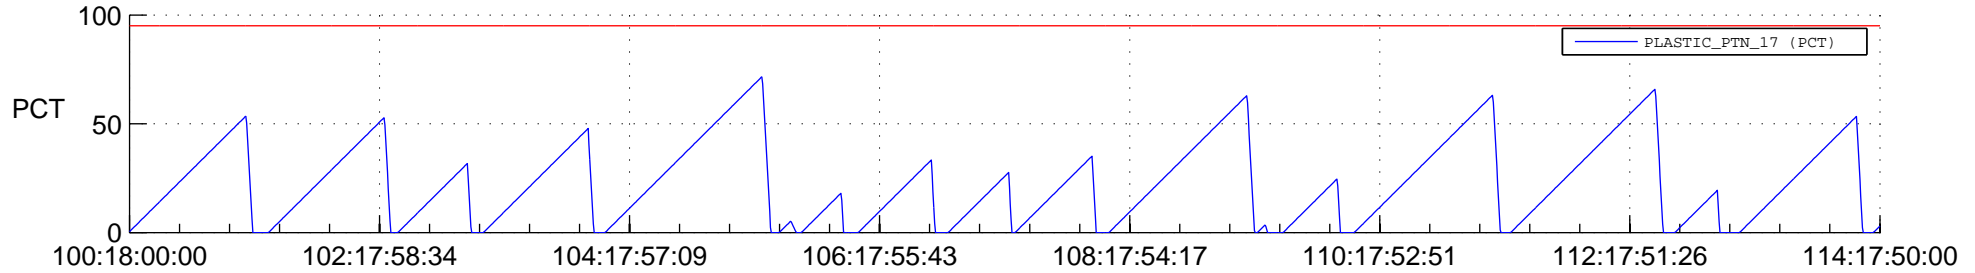

PLASTIC_Percent_Full_Prediction