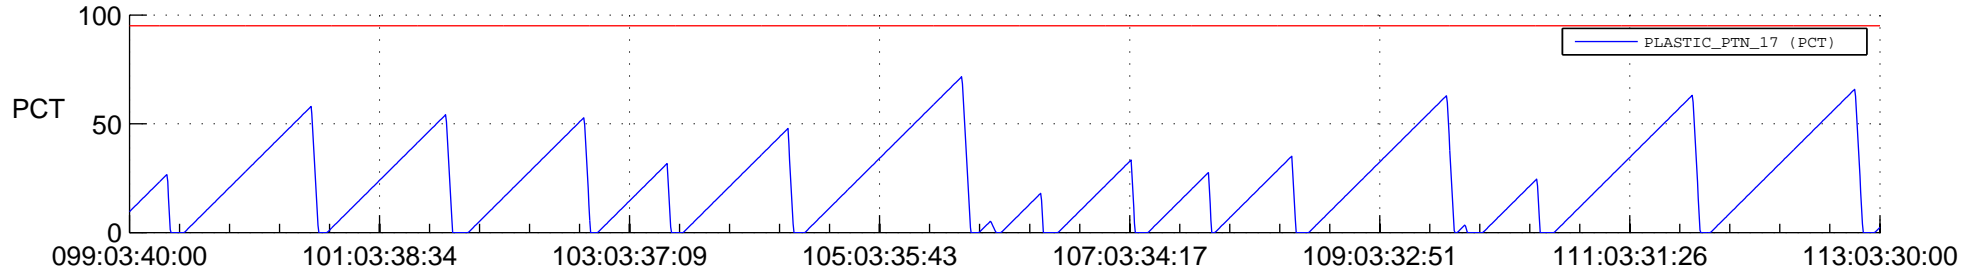

STEREO AHEAD SSR PCT Full Prediction

SWAVES_Percent_Full_Prediction

IMPACT_Percent_Full_Prediction

PLASTIC_Percent_Full_Prediction

Spacecraft_DownLink_Rate