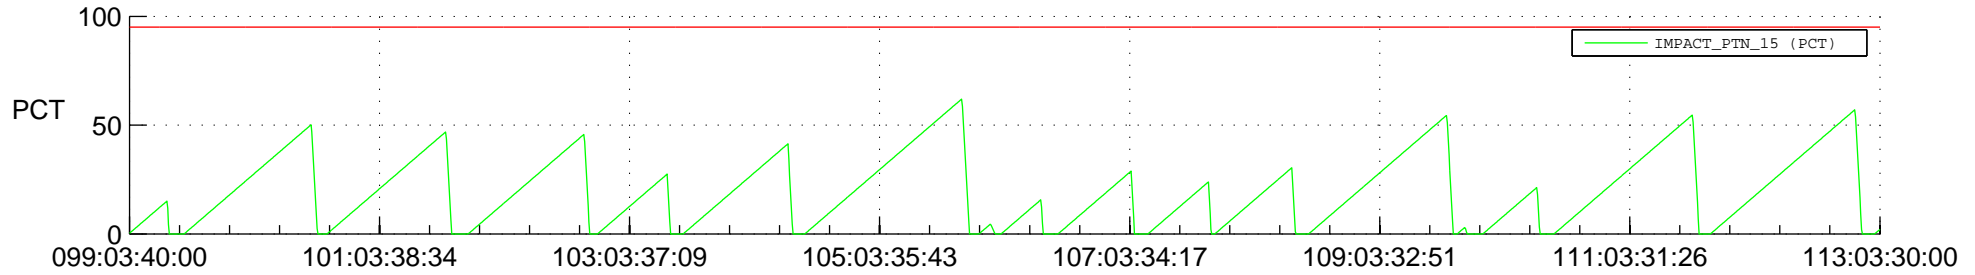

STEREO AHEAD SSR PCT Full Prediction

SWAVES_Percent_Full_Prediction

IMPACT_Percent_Full_Prediction

PLASTIC_Percent_Full_Prediction

Spacecraft_DownLink_Rate