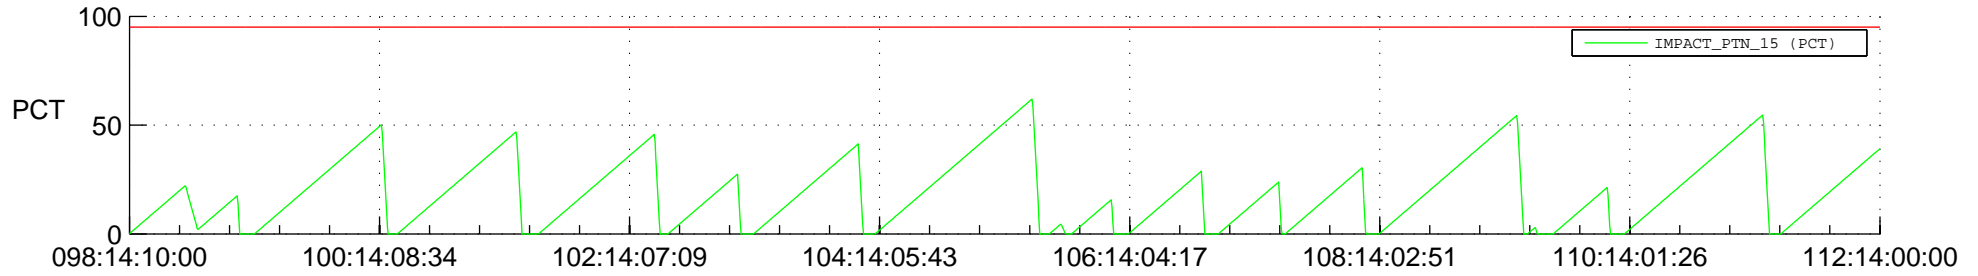

IMPACT_Percent_Full_Prediction