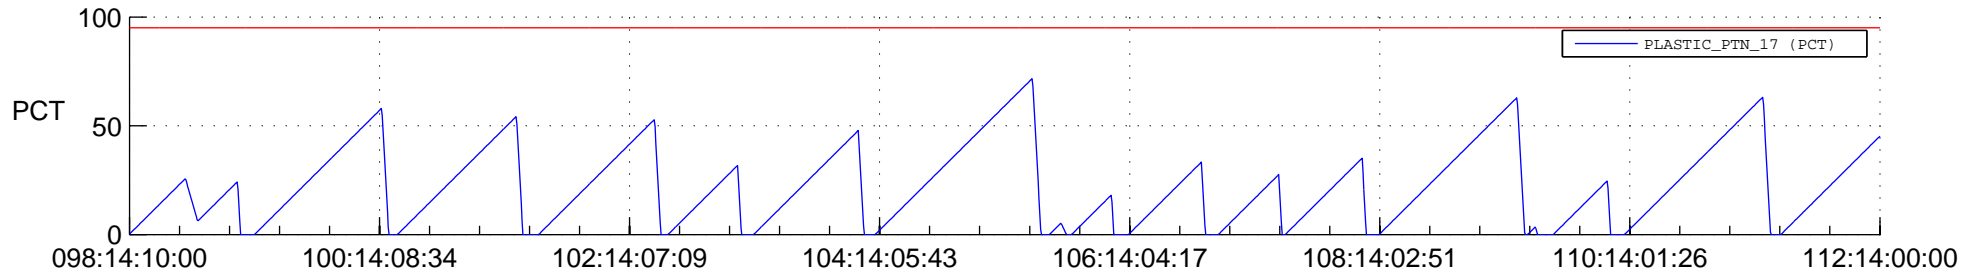

PLASTIC_Percent_Full_Prediction