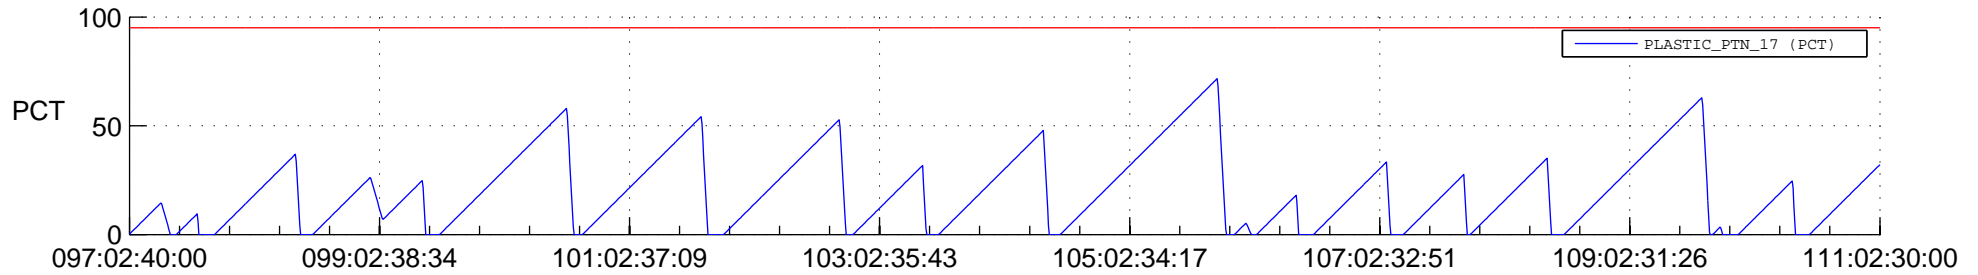

PLASTIC_Percent_Full_Prediction