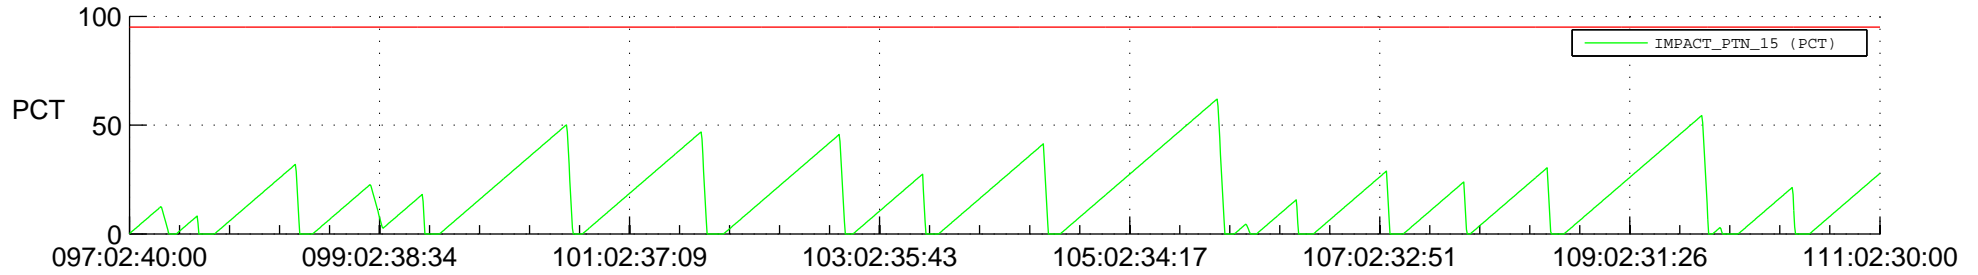

IMPACT_Percent_Full_Prediction