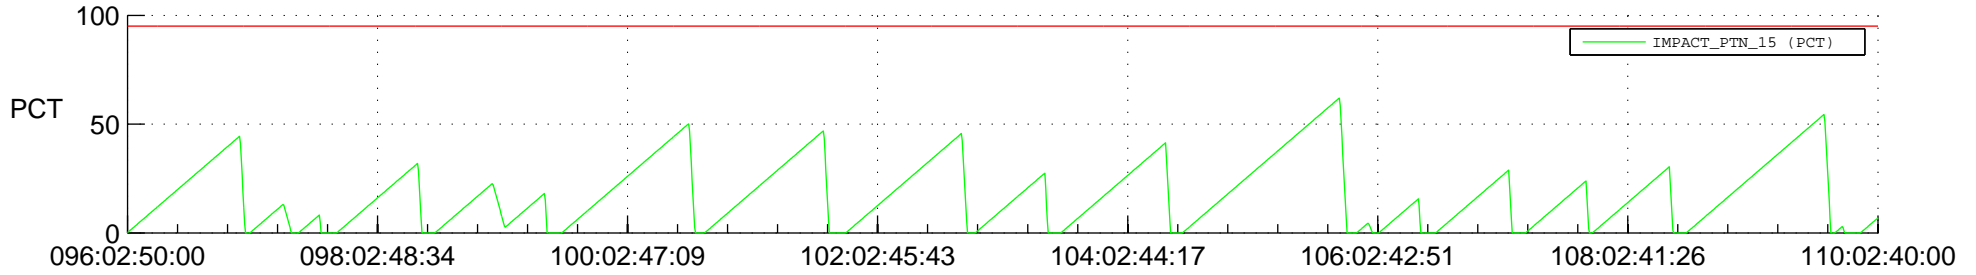

IMPACT_Percent_Full_Prediction