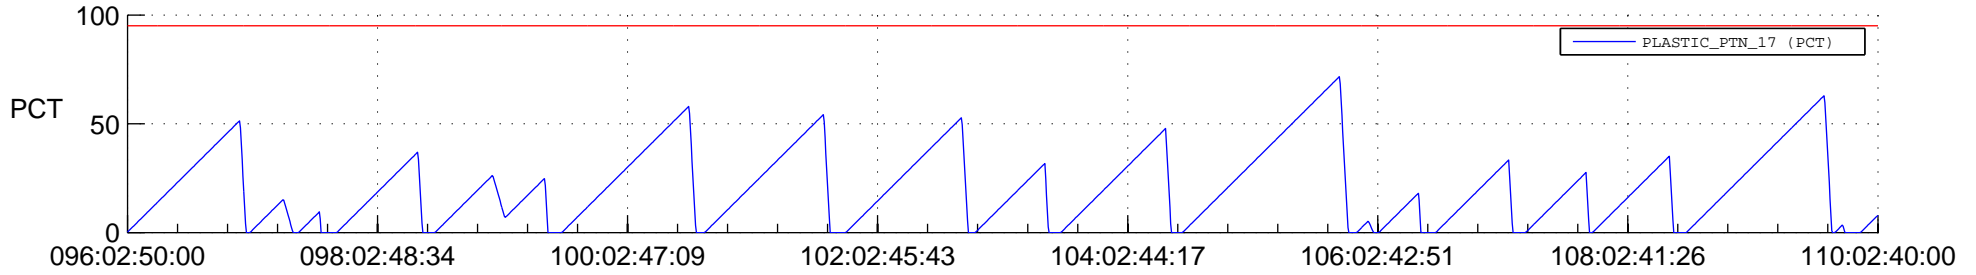

PLASTIC_Percent_Full_Prediction