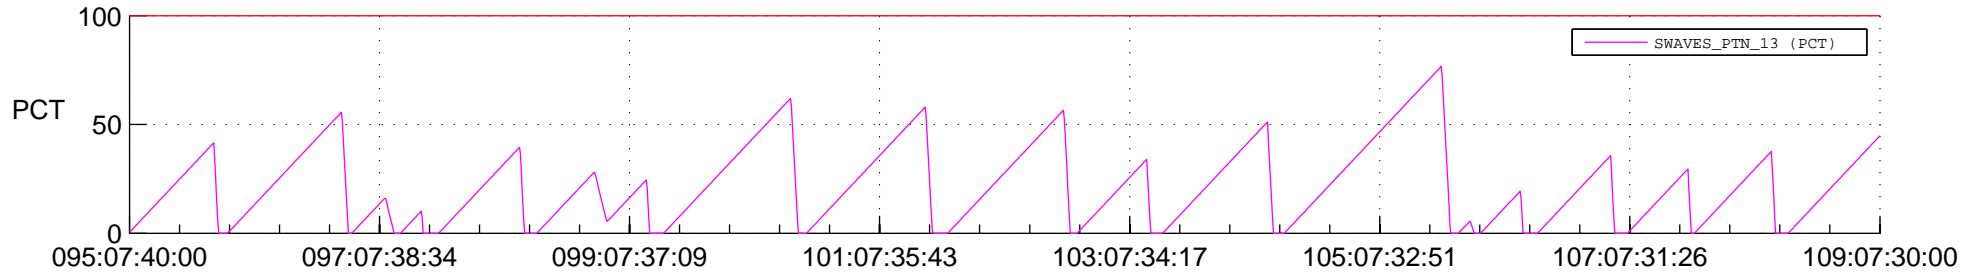

## SWAVES\_Percent\_Full\_Prediction

## Spacecraft\_DownLink\_Rate

Ground Time (2017:095:07:40:00.000 -2017:109:07:30:00.000)