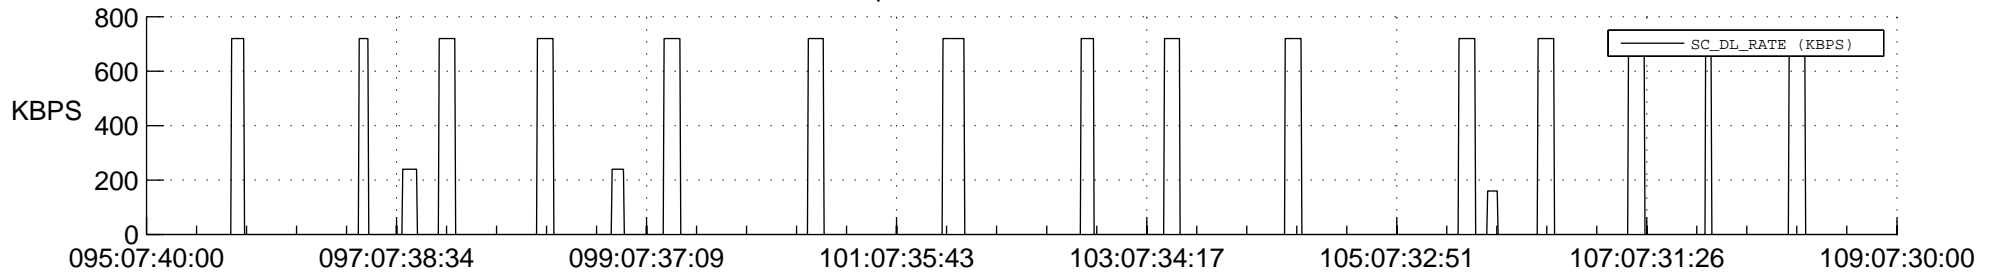

## Spacecraft\_DownLink\_Rate

Ground Time (2017:095:07:40:00.000 -2017:109:07:30:00.000)