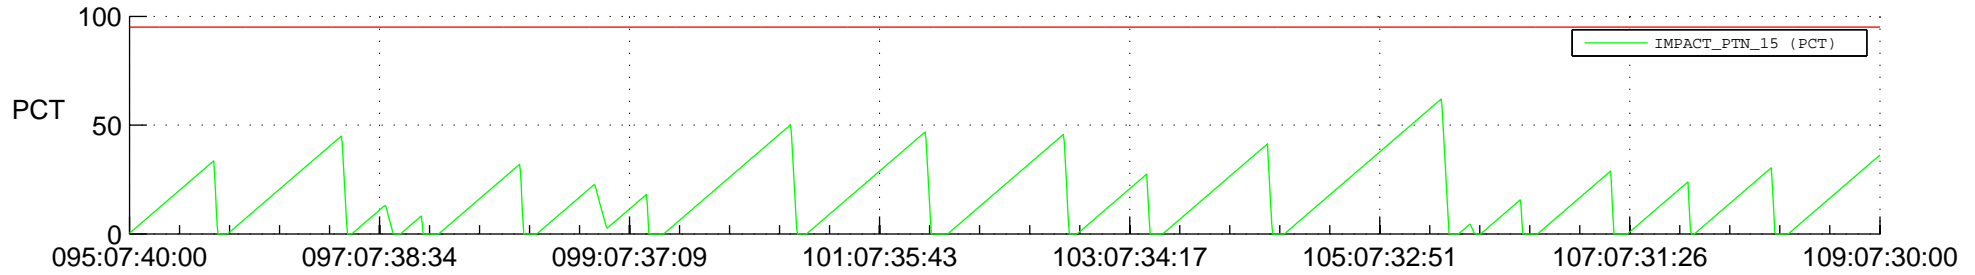

IMPACT_Percent_Full_Prediction