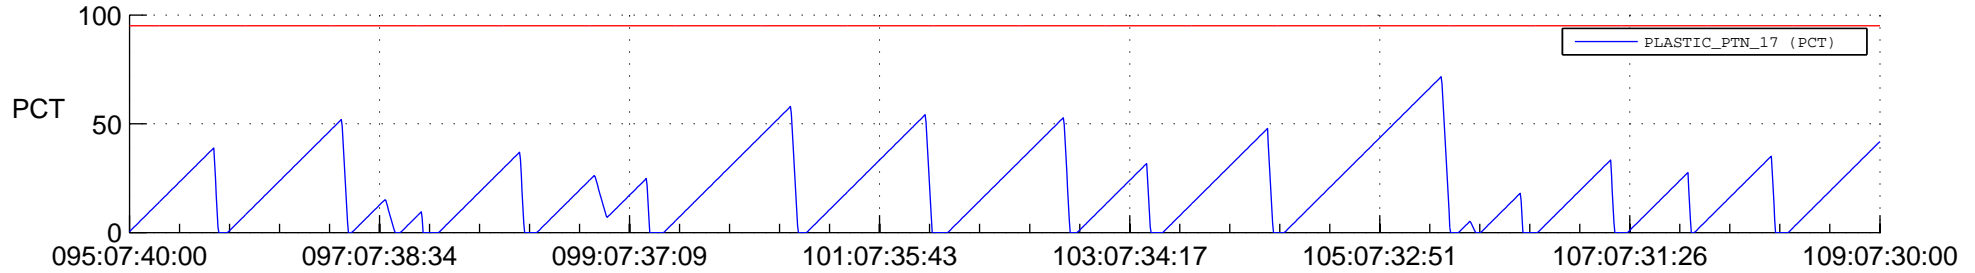

# STEREO AHEAD SSR PCT Full Prediction

## SWAVES\_Percent\_Full\_Prediction

## Spacecraft\_DownLink\_Rate

Ground Time (2017:095:07:40:00.000 -2017:109:07:30:00.000)