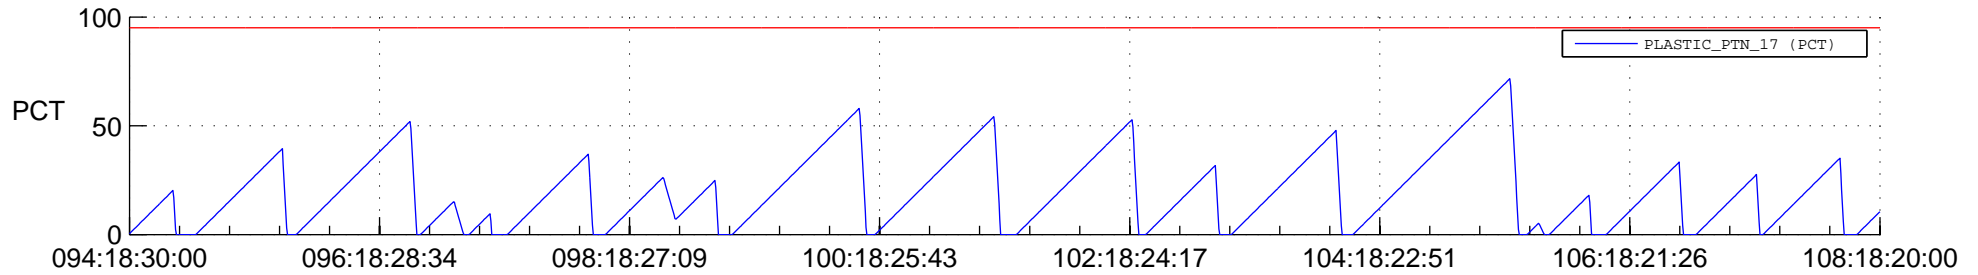

STEREO AHEAD SSR PCT Full Prediction

SWAVES_Percent_Full_Prediction

IMPACT_Percent_Full_Prediction

PLASTIC_Percent_Full_Prediction

Spacecraft_DownLink_Rate

Ground Time (2017:094:18:30:00.000 -2017:108:18:20:00.000)