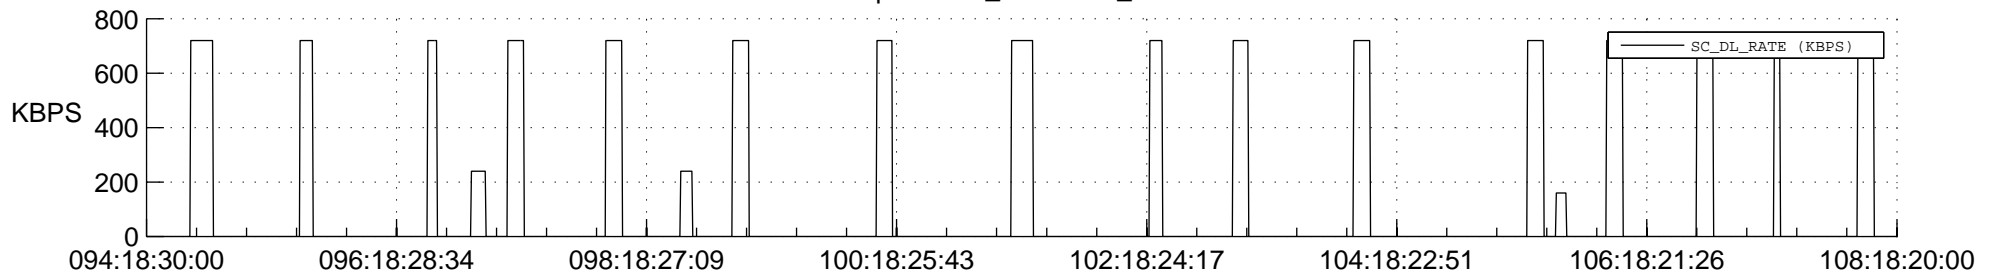

STEREO AHEAD SSR PCT Full Prediction

SWAVES_Percent_Full_Prediction

IMPACT_Percent_Full_Prediction

PLASTIC_Percent_Full_Prediction

Spacecraft_DownLink_Rate

Ground Time (2017:094:18:30:00.000 -2017:108:18:20:00.000)