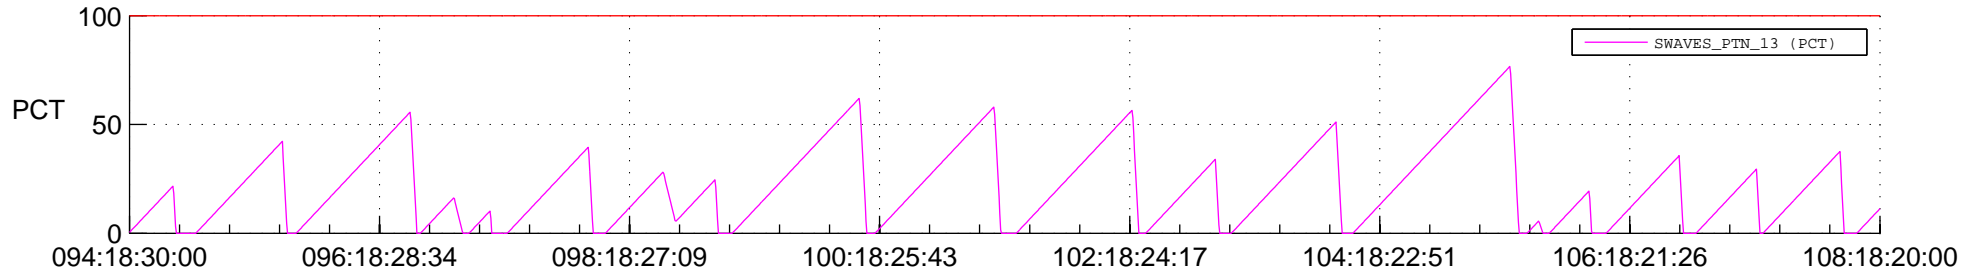

STEREO AHEAD SSR PCT Full Prediction

SWAVES_Percent_Full_Prediction

IMPACT_Percent_Full_Prediction

PLASTIC_Percent_Full_Prediction

Spacecraft_DownLink_Rate

Ground Time (2017:094:18:30:00.000 -2017:108:18:20:00.000)