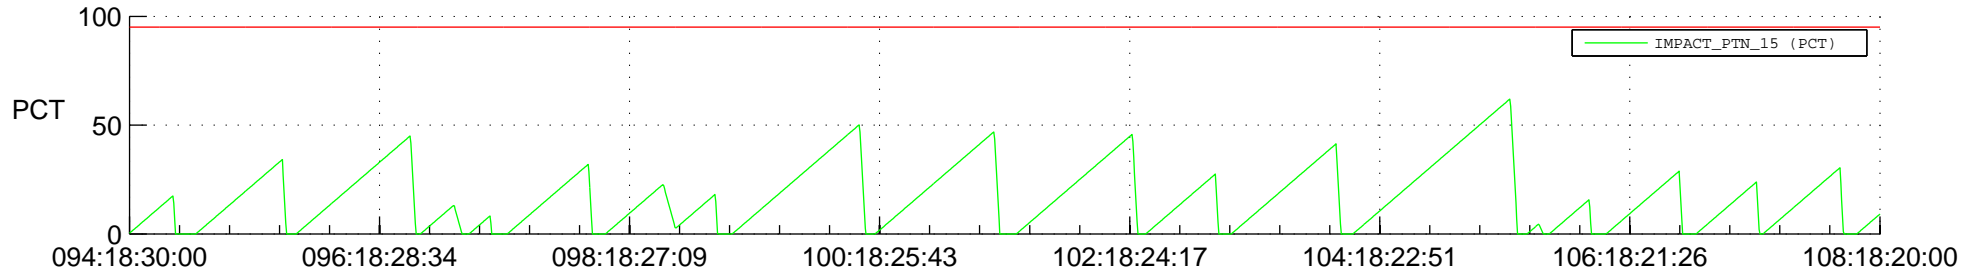

STEREO AHEAD SSR PCT Full Prediction

SWAVES_Percent_Full_Prediction

IMPACT_Percent_Full_Prediction

PLASTIC_Percent_Full_Prediction

Spacecraft_DownLink_Rate

Ground Time (2017:094:18:30:00.000 -2017:108:18:20:00.000)