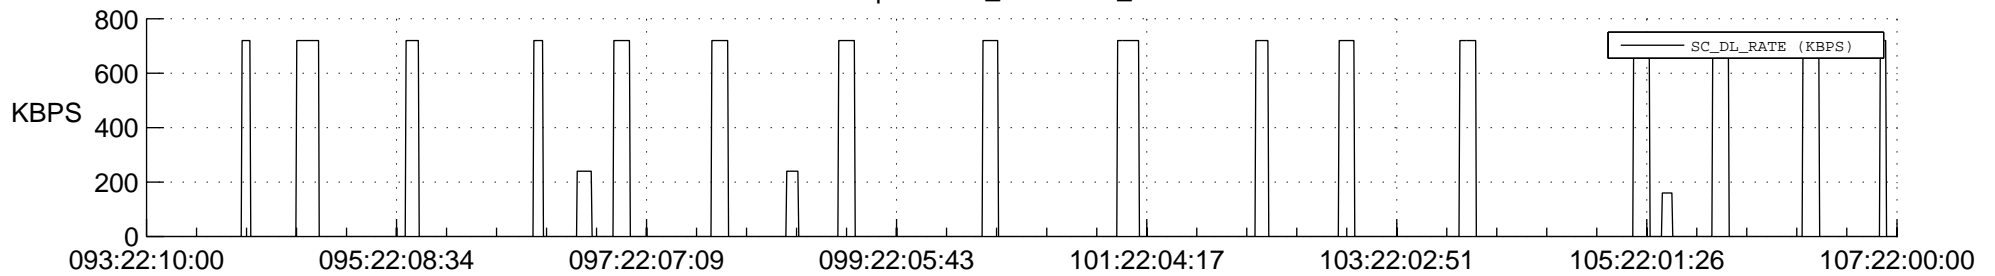

STEREO AHEAD SSR PCT Full Prediction

SWAVES_Percent_Full_Prediction

IMPACT_Percent_Full_Prediction

PLASTIC_Percent_Full_Prediction

Spacecraft_DownLink_Rate

Ground Time (2017:093:22:10:00.000 -2017:107:22:00:00.000)