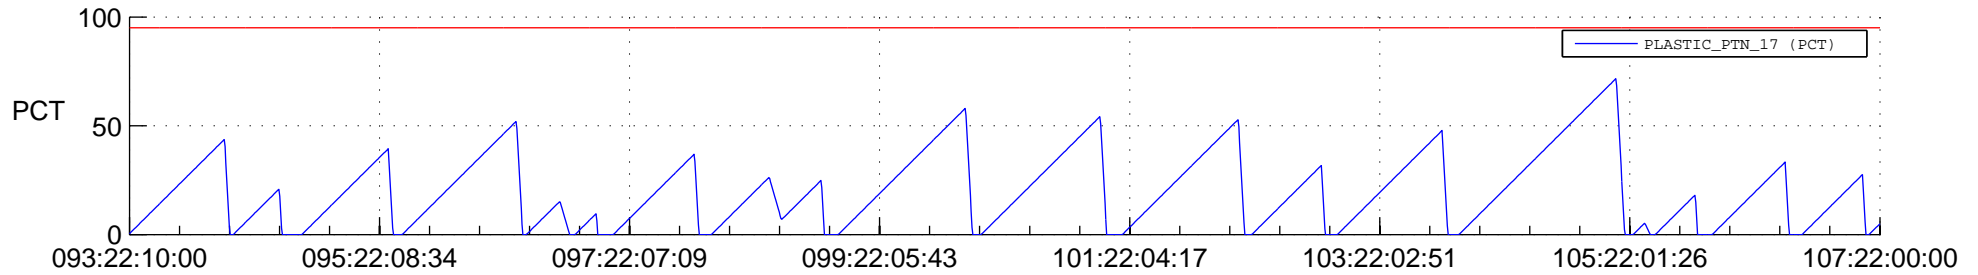

STEREO AHEAD SSR PCT Full Prediction

SWAVES_Percent_Full_Prediction

IMPACT_Percent_Full_Prediction

PLASTIC_Percent_Full_Prediction

Spacecraft_DownLink_Rate

Ground Time (2017:093:22:10:00.000 -2017:107:22:00:00.000)