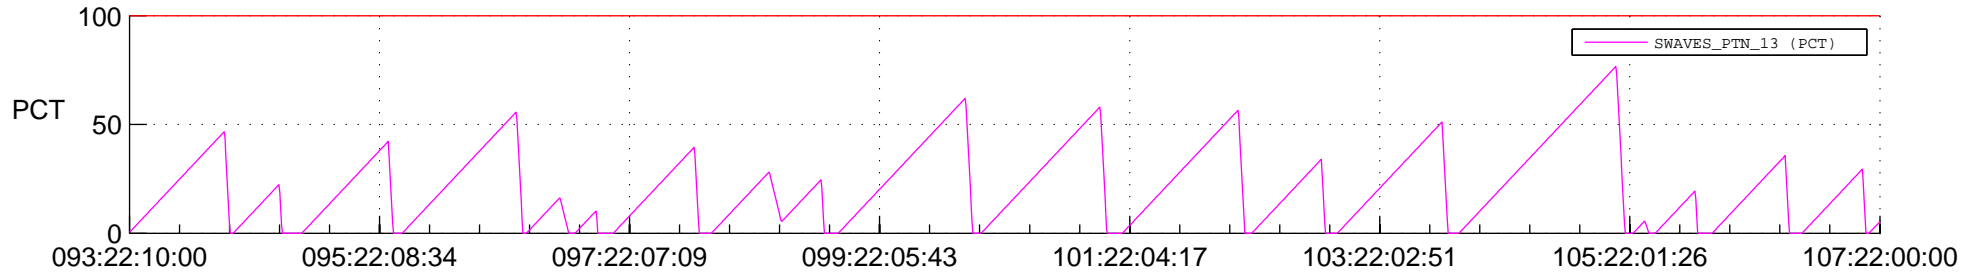

STEREO AHEAD SSR PCT Full Prediction

SWAVES_Percent_Full_Prediction

IMPACT_Percent_Full_Prediction

PLASTIC_Percent_Full_Prediction

Spacecraft_DownLink_Rate

Ground Time (2017:093:22:10:00.000 -2017:107:22:00:00.000)