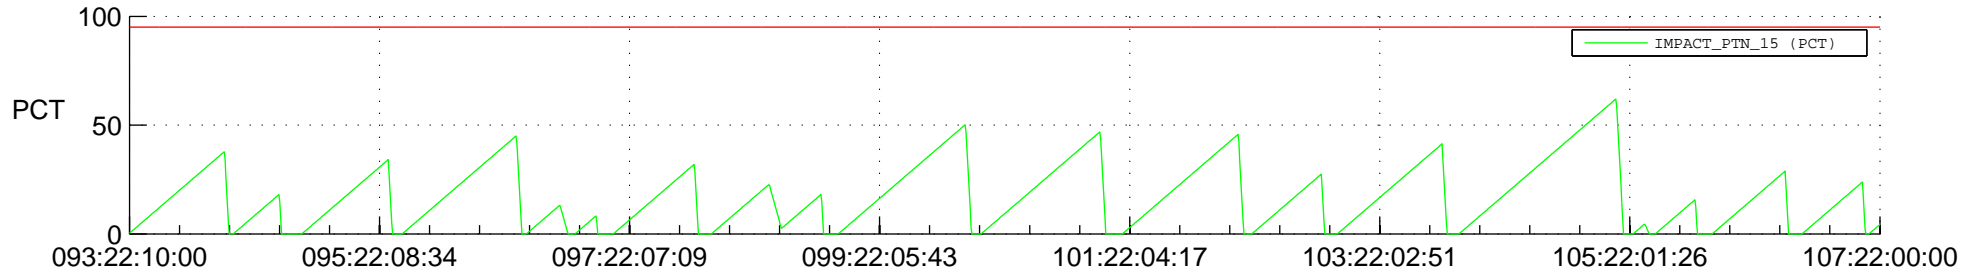

STEREO AHEAD SSR PCT Full Prediction

SWAVES_Percent_Full_Prediction

IMPACT_Percent_Full_Prediction

PLASTIC_Percent_Full_Prediction

Spacecraft_DownLink_Rate

Ground Time (2017:093:22:10:00.000 -2017:107:22:00:00.000)