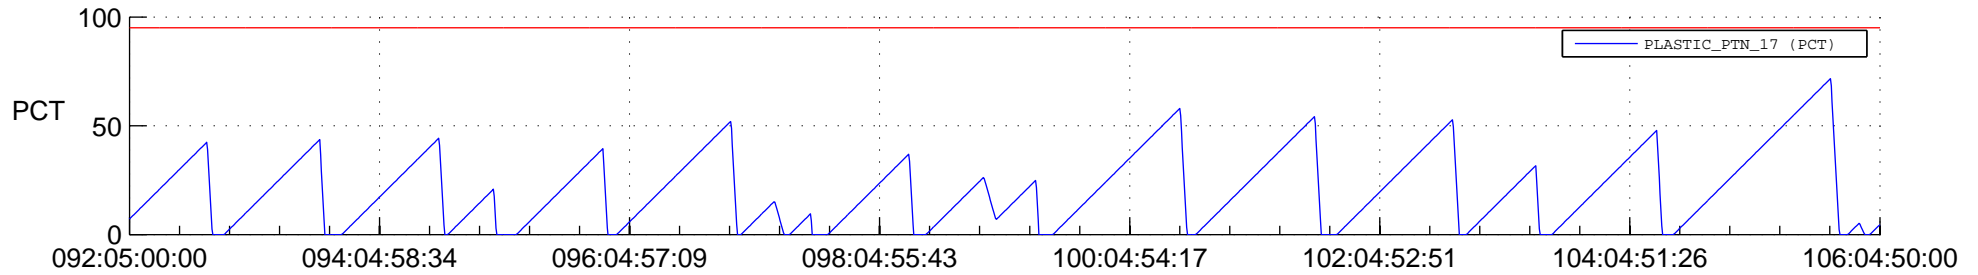

PLASTIC_Percent_Full_Prediction