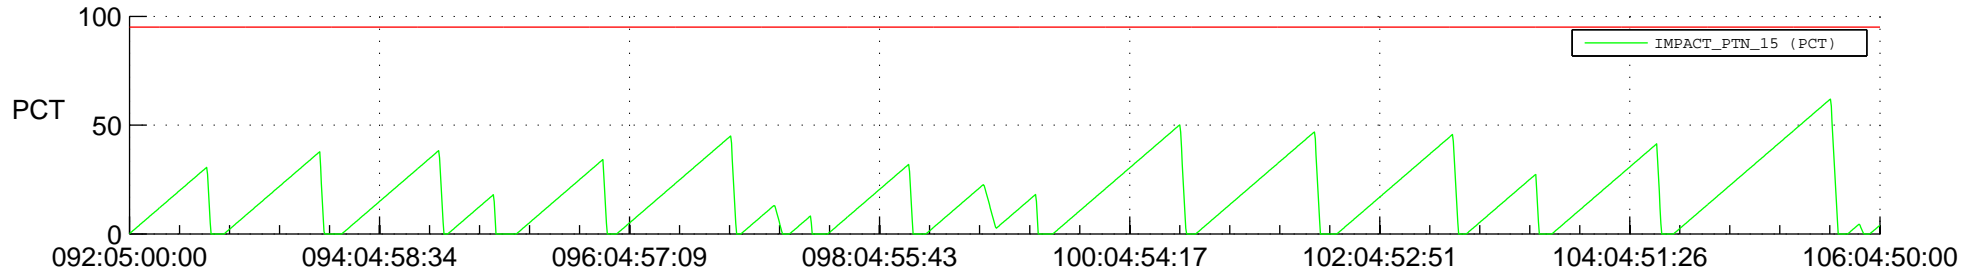

IMPACT_Percent_Full_Prediction