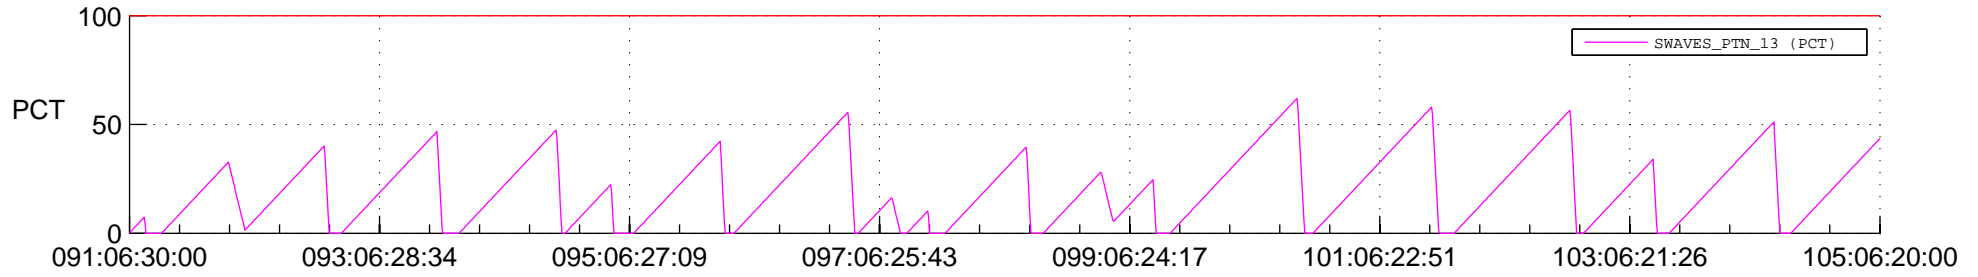

## SWAVES\_Percent\_Full\_Prediction

## Spacecraft\_DownLink\_Rate

Ground Time (2017:091:06:30:00.000 -2017:105:06:20:00.000)