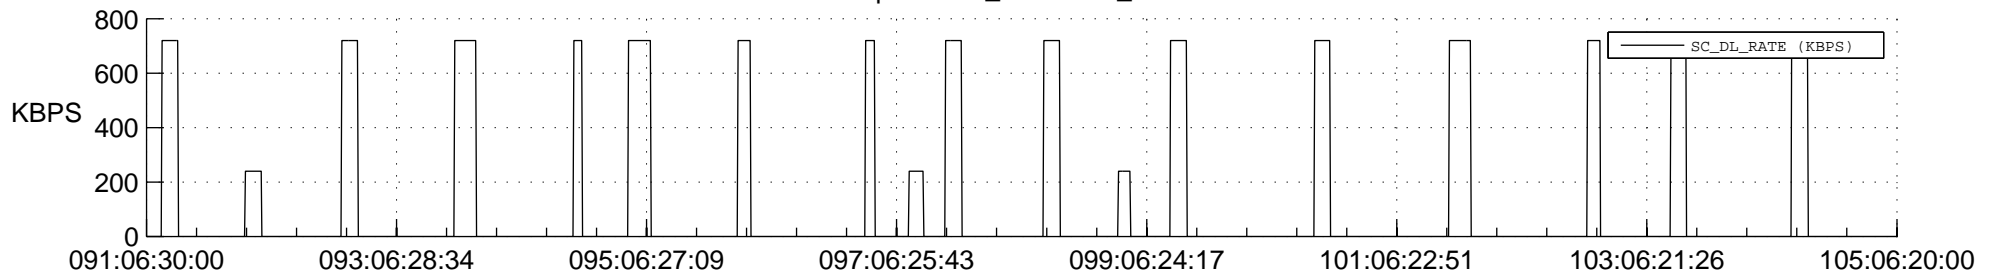

## Spacecraft\_DownLink\_Rate

Ground Time (2017:091:06:30:00.000 -2017:105:06:20:00.000)