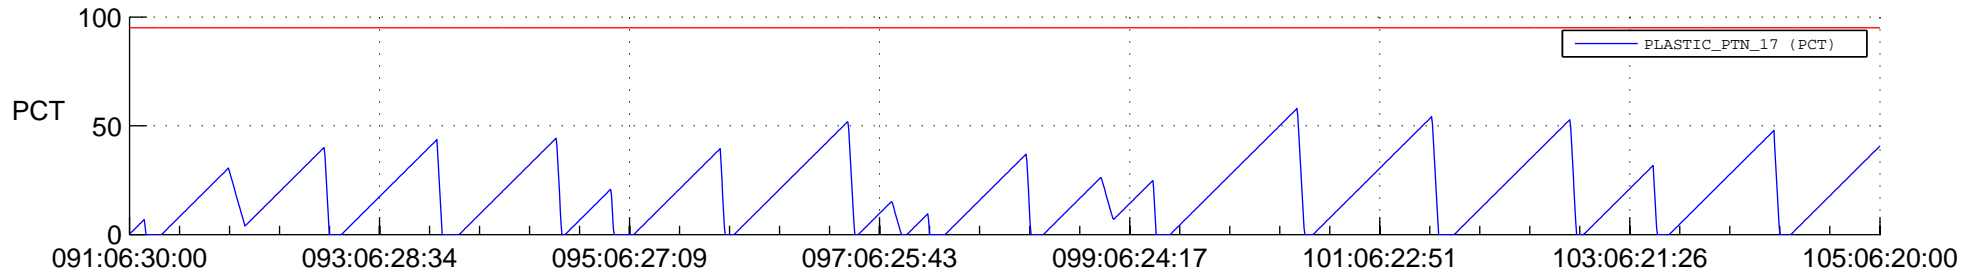

# STEREO AHEAD SSR PCT Full Prediction

## SWAVES\_Percent\_Full\_Prediction

## Spacecraft\_DownLink\_Rate

Ground Time (2017:091:06:30:00.000 -2017:105:06:20:00.000)