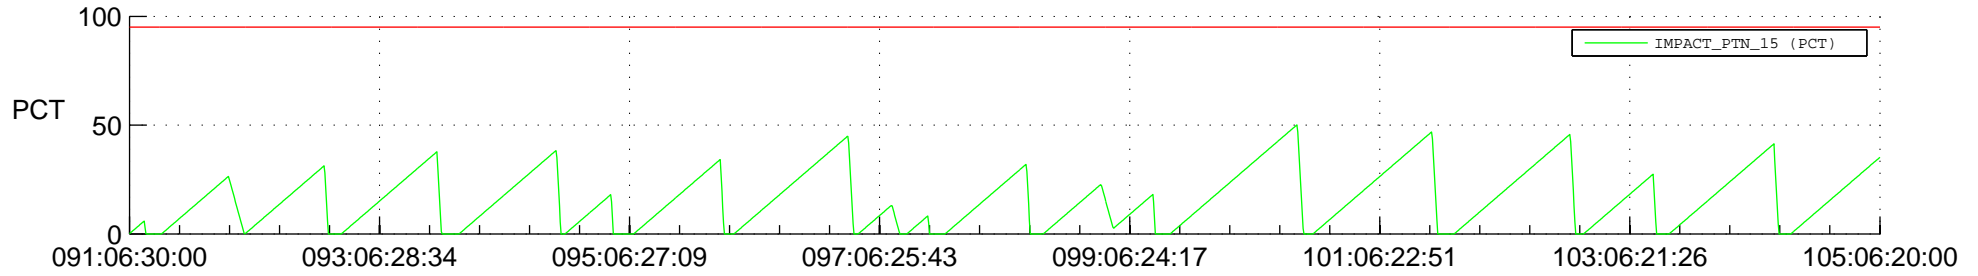

IMPACT_Percent_Full_Prediction