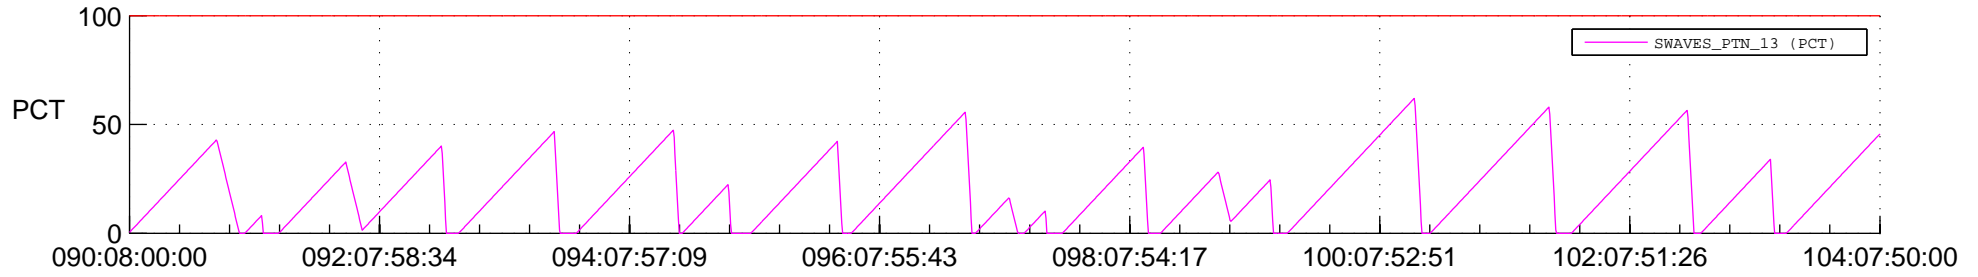

STEREO AHEAD SSR PCT Full Prediction

SWAVES_Percent_Full_Prediction

IMPACT_Percent_Full_Prediction

PLASTIC_Percent_Full_Prediction

Spacecraft_DownLink_Rate

Ground Time (2017:090:08:00:00.000 -2017:104:07:50:00.000)