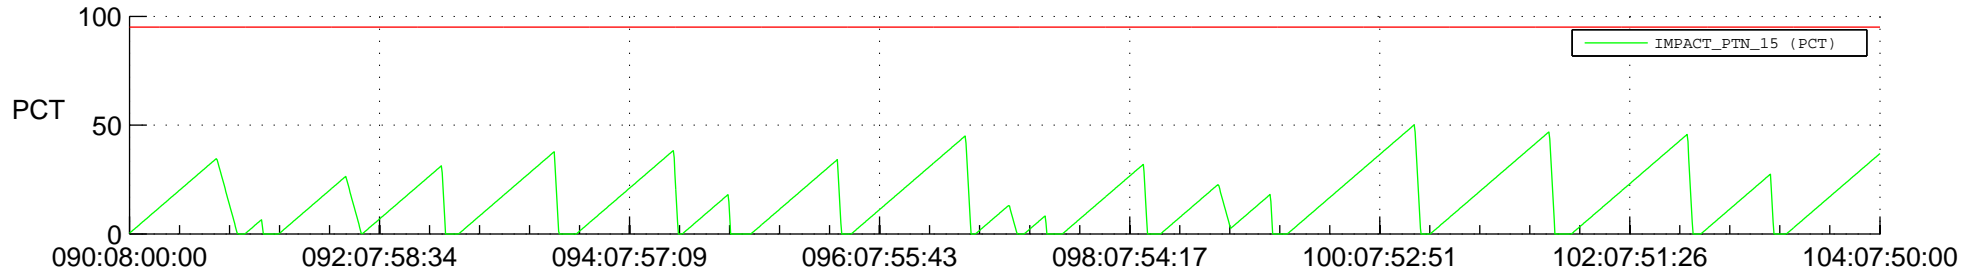

STEREO AHEAD SSR PCT Full Prediction

SWAVES_Percent_Full_Prediction

IMPACT_Percent_Full_Prediction

PLASTIC_Percent_Full_Prediction

Spacecraft_DownLink_Rate

Ground Time (2017:090:08:00:00.000 -2017:104:07:50:00.000)