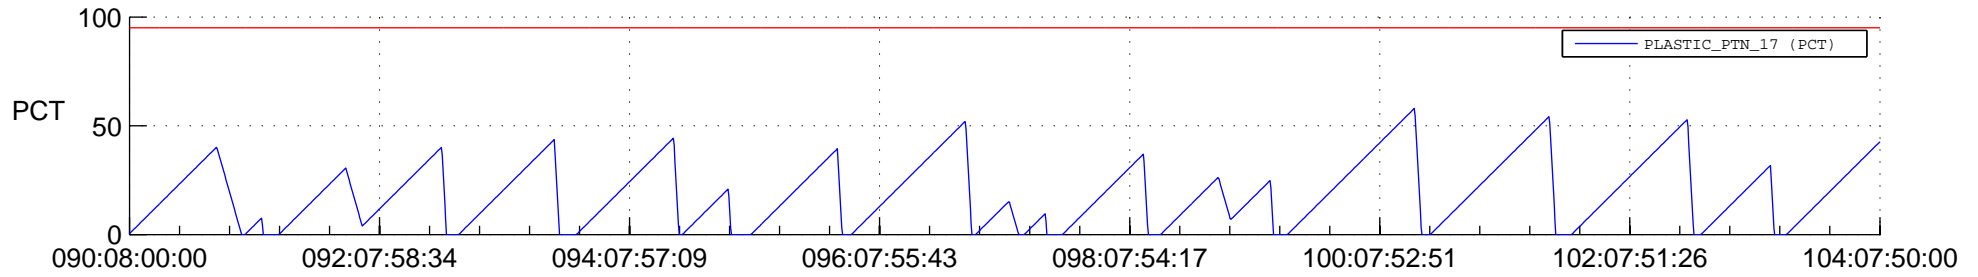

STEREO AHEAD SSR PCT Full Prediction

SWAVES_Percent_Full_Prediction

IMPACT_Percent_Full_Prediction

PLASTIC_Percent_Full_Prediction

Spacecraft_DownLink_Rate

Ground Time (2017:090:08:00:00.000 -2017:104:07:50:00.000)