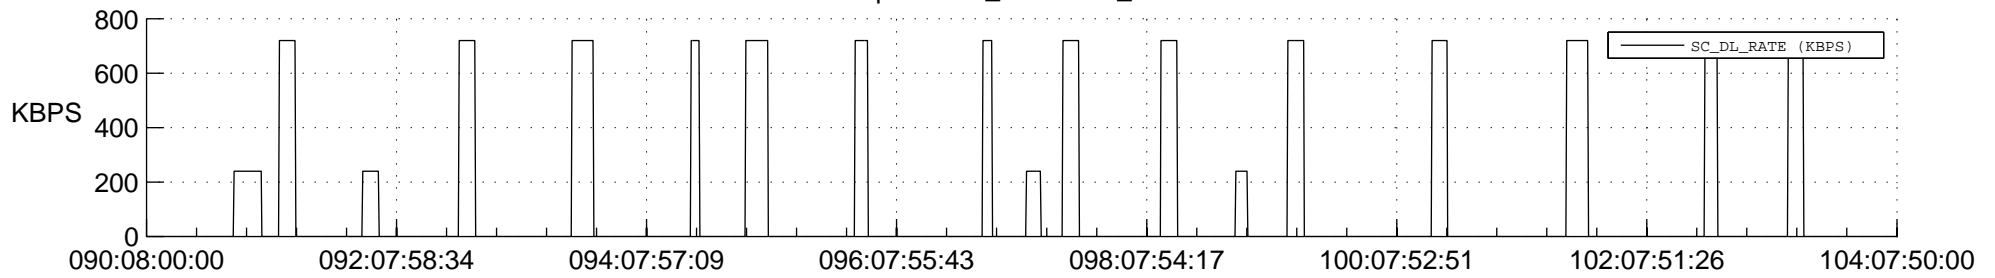

STEREO AHEAD SSR PCT Full Prediction

SWAVES_Percent_Full_Prediction

IMPACT_Percent_Full_Prediction

PLASTIC_Percent_Full_Prediction

Spacecraft_DownLink_Rate

Ground Time (2017:090:08:00:00.000 -2017:104:07:50:00.000)