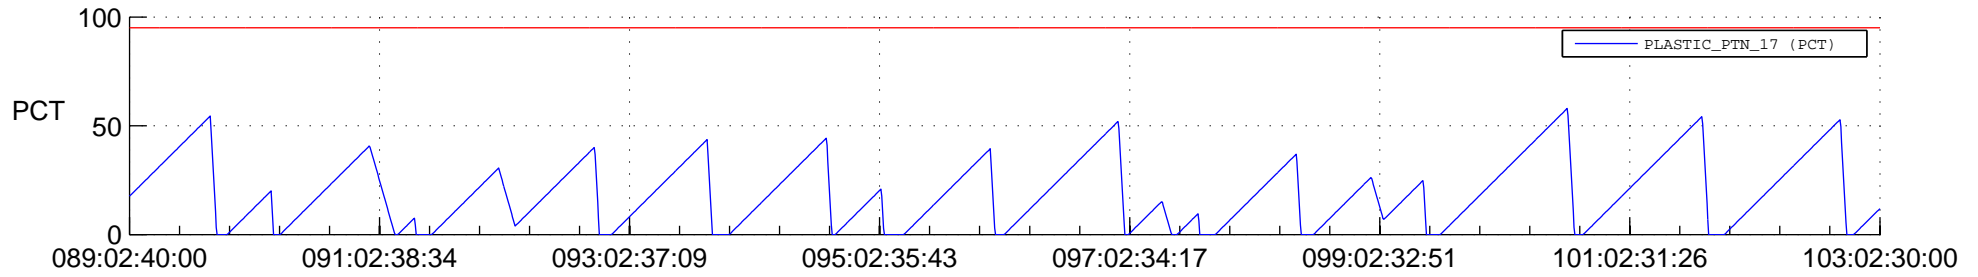

STEREO AHEAD SSR PCT Full Prediction

SWAVES_Percent_Full_Prediction

IMPACT_Percent_Full_Prediction

PLASTIC_Percent_Full_Prediction

Spacecraft_DownLink_Rate

Ground Time (2017:089:02:40:00.000 -2017:103:02:30:00.000)