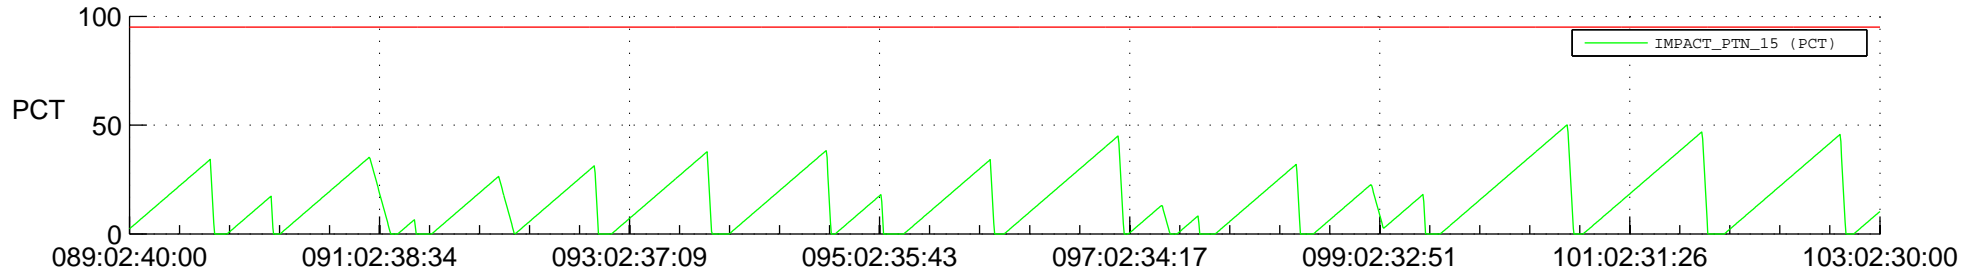

STEREO AHEAD SSR PCT Full Prediction

SWAVES_Percent_Full_Prediction

IMPACT_Percent_Full_Prediction

PLASTIC_Percent_Full_Prediction

Spacecraft_DownLink_Rate

Ground Time (2017:089:02:40:00.000 -2017:103:02:30:00.000)