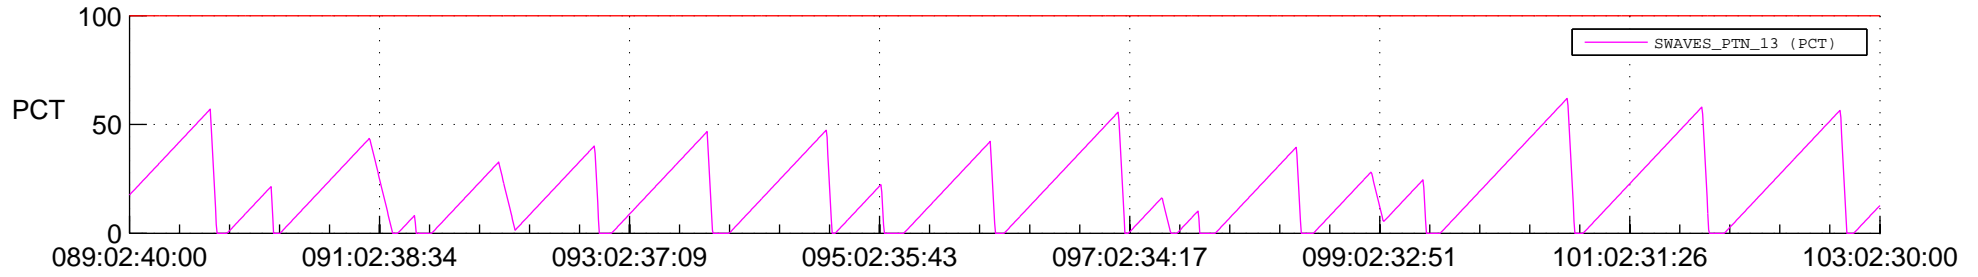

STEREO AHEAD SSR PCT Full Prediction

SWAVES_Percent_Full_Prediction

IMPACT_Percent_Full_Prediction

PLASTIC_Percent_Full_Prediction

Spacecraft_DownLink_Rate

Ground Time (2017:089:02:40:00.000 -2017:103:02:30:00.000)