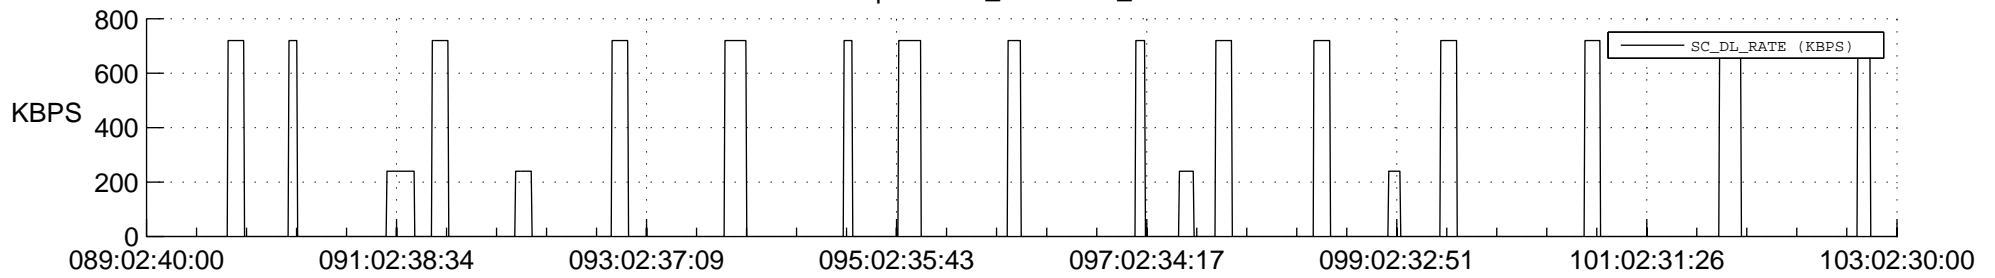

STEREO AHEAD SSR PCT Full Prediction

SWAVES_Percent_Full_Prediction

IMPACT_Percent_Full_Prediction

PLASTIC_Percent_Full_Prediction

Spacecraft_DownLink_Rate

Ground Time (2017:089:02:40:00.000 -2017:103:02:30:00.000)