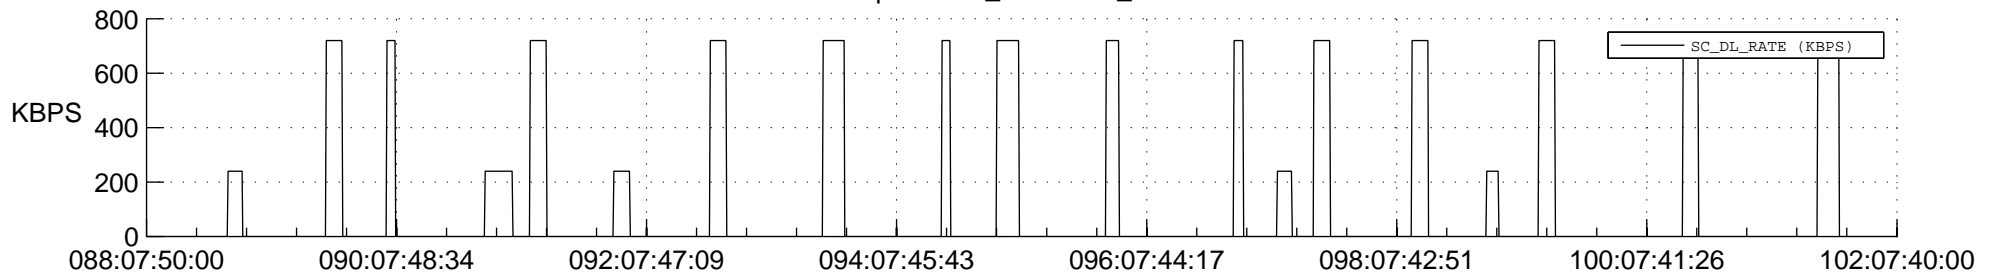

STEREO AHEAD SSR PCT Full Prediction

SWAVES_Percent_Full_Prediction

IMPACT_Percent_Full_Prediction

PLASTIC_Percent_Full_Prediction

Spacecraft_DownLink_Rate

Ground Time (2017:088:07:50:00.000 -2017:102:07:40:00.000)