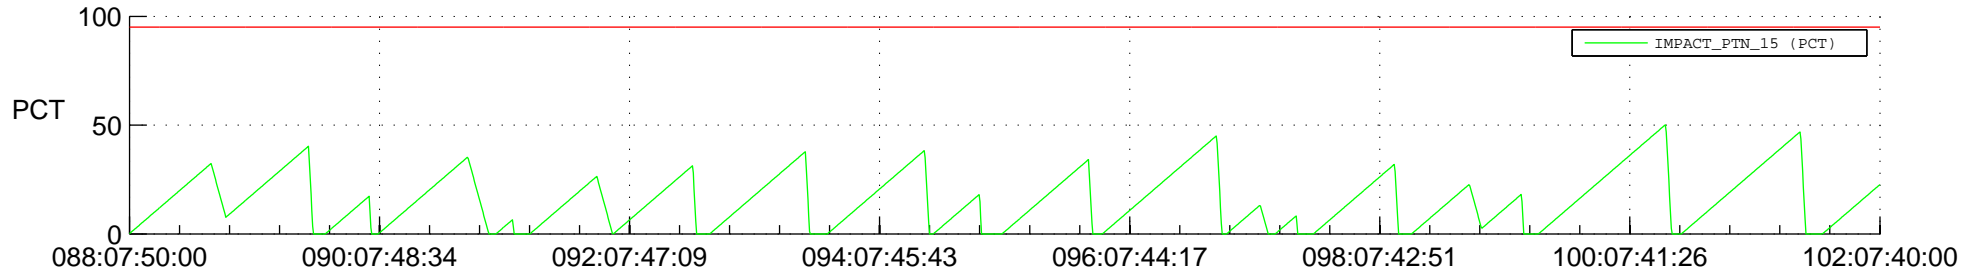

STEREO AHEAD SSR PCT Full Prediction

SWAVES_Percent_Full_Prediction

IMPACT_Percent_Full_Prediction

PLASTIC_Percent_Full_Prediction

Spacecraft_DownLink_Rate

Ground Time (2017:088:07:50:00.000 -2017:102:07:40:00.000)