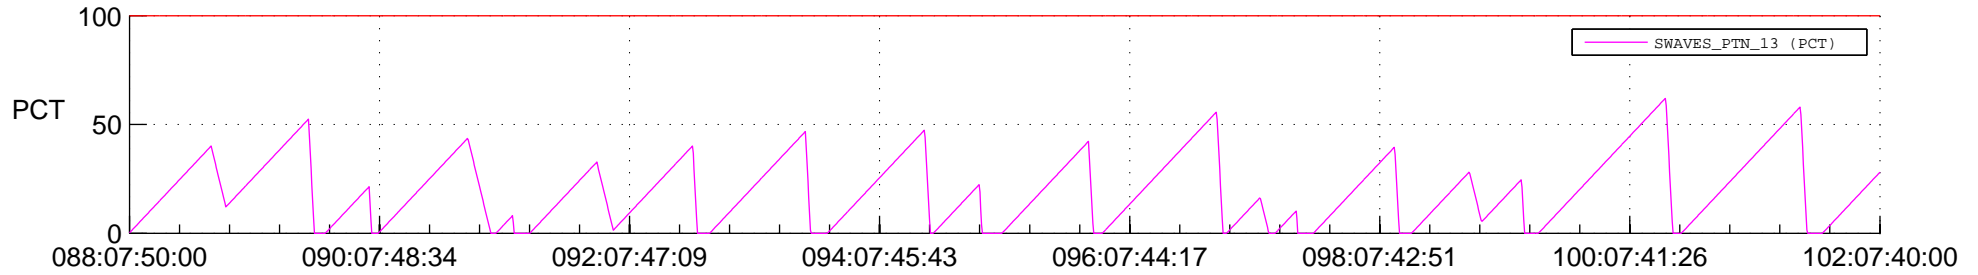

STEREO AHEAD SSR PCT Full Prediction

SWAVES_Percent_Full_Prediction

IMPACT_Percent_Full_Prediction

PLASTIC_Percent_Full_Prediction

Spacecraft_DownLink_Rate

Ground Time (2017:088:07:50:00.000 -2017:102:07:40:00.000)