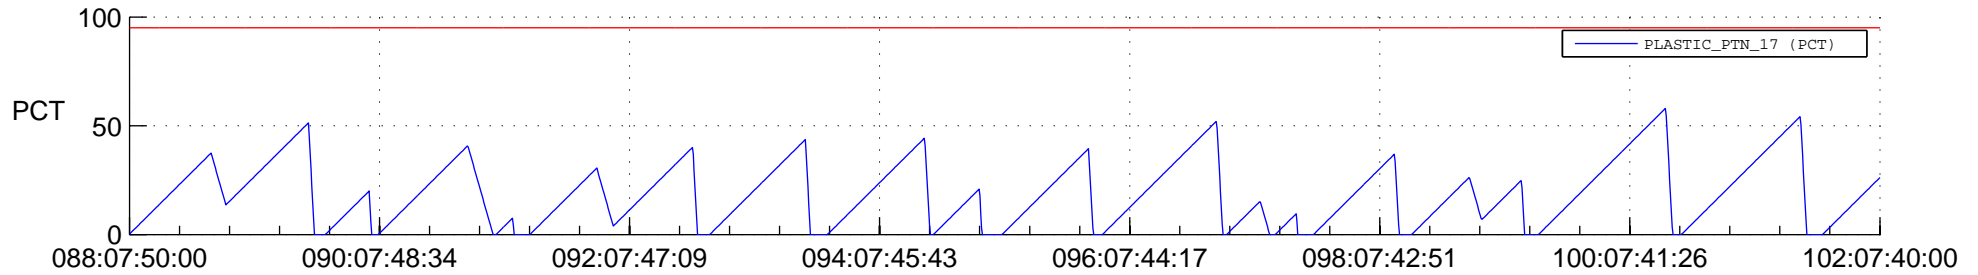

STEREO AHEAD SSR PCT Full Prediction

SWAVES_Percent_Full_Prediction

IMPACT_Percent_Full_Prediction

PLASTIC_Percent_Full_Prediction

Spacecraft_DownLink_Rate

Ground Time (2017:088:07:50:00.000 -2017:102:07:40:00.000)