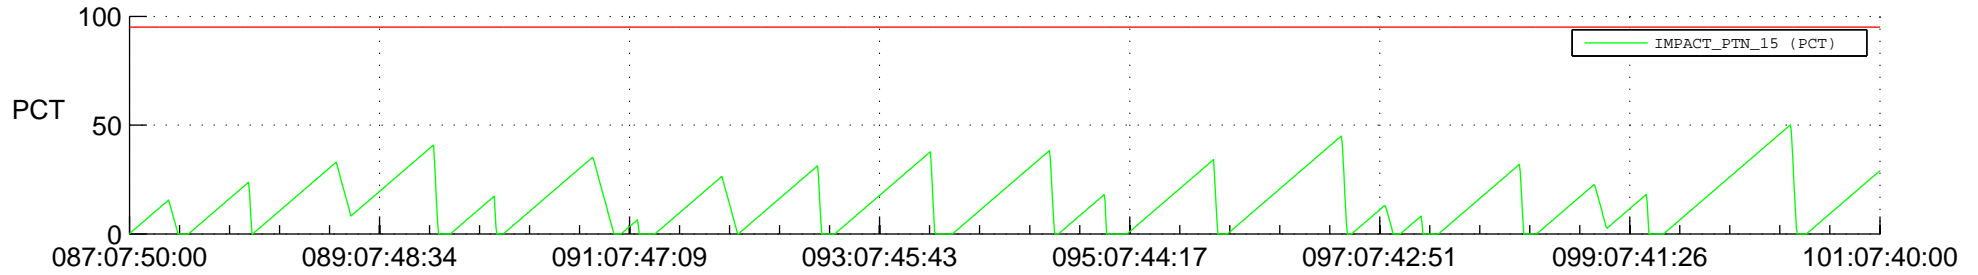

IMPACT_Percent_Full_Prediction