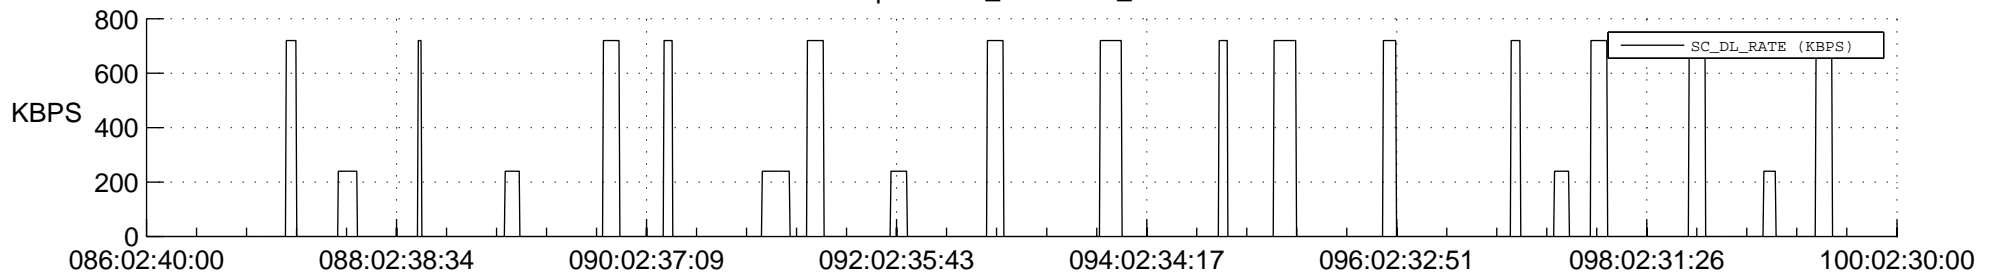

## Spacecraft\_DownLink\_Rate

Ground Time (2017:086:02:40:00.000 -2017:100:02:30:00.000)