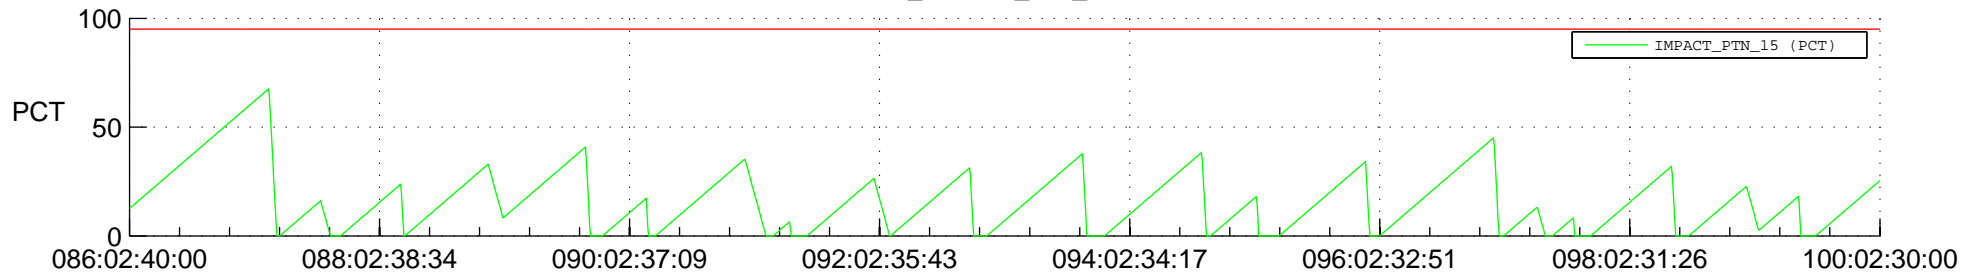

IMPACT_Percent_Full_Prediction