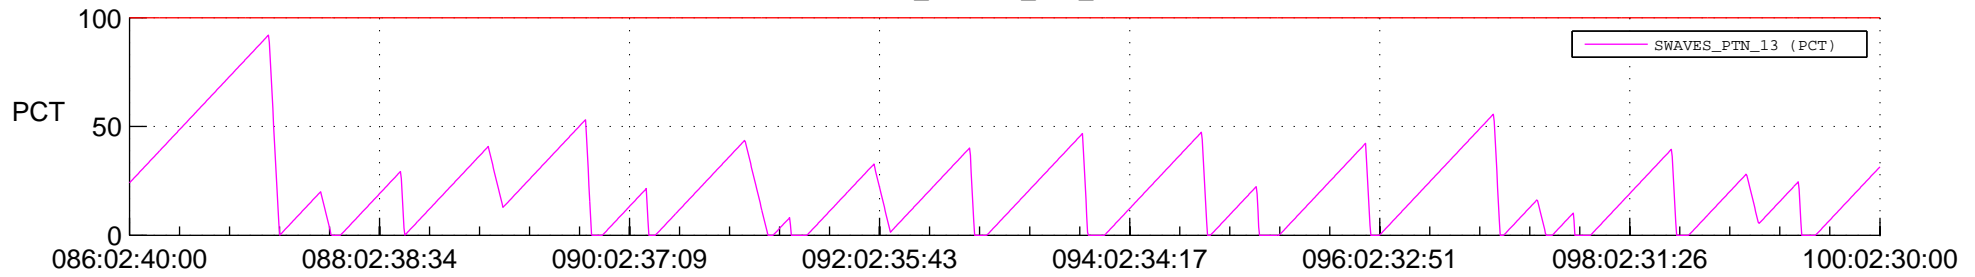

## SWAVES\_Percent\_Full\_Prediction

## Spacecraft\_DownLink\_Rate

Ground Time (2017:086:02:40:00.000 -2017:100:02:30:00.000)