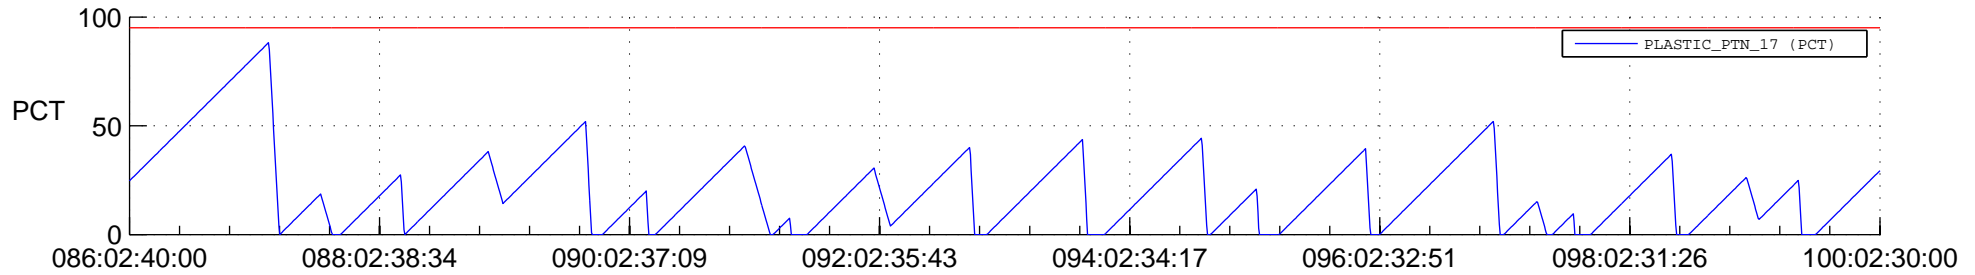

## SWAVES\_Percent\_Full\_Prediction

## Spacecraft\_DownLink\_Rate

Ground Time (2017:086:02:40:00.000 -2017:100:02:30:00.000)