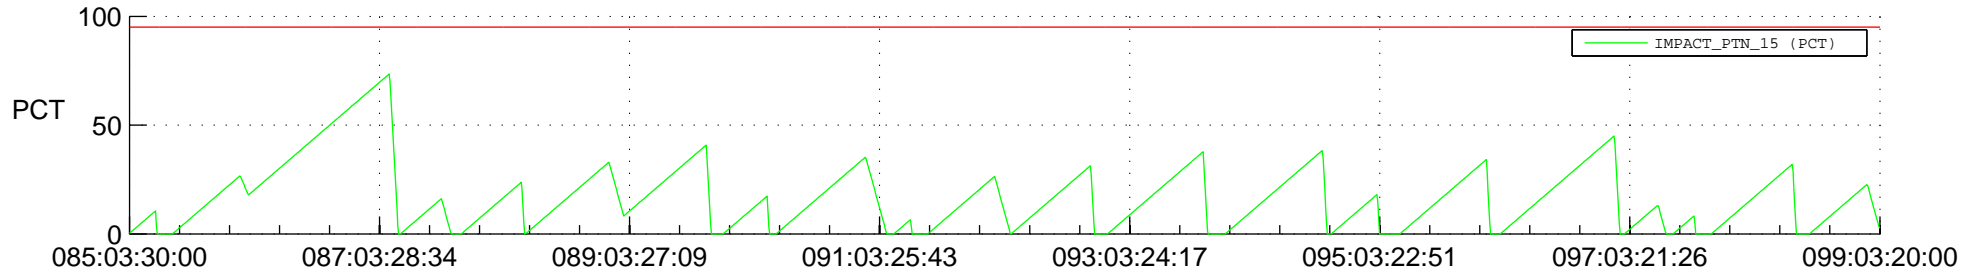

IMPACT_Percent_Full_Prediction