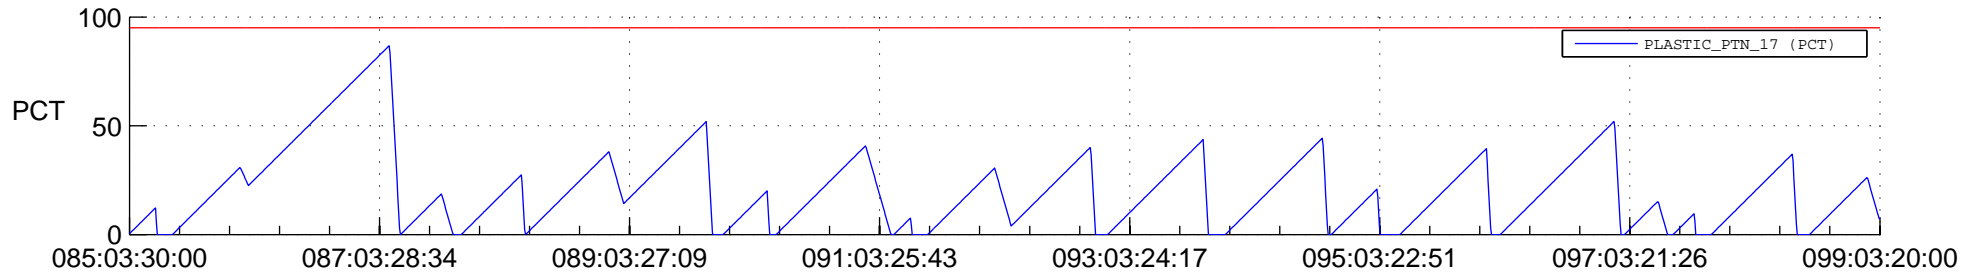

PLASTIC_Percent_Full_Prediction