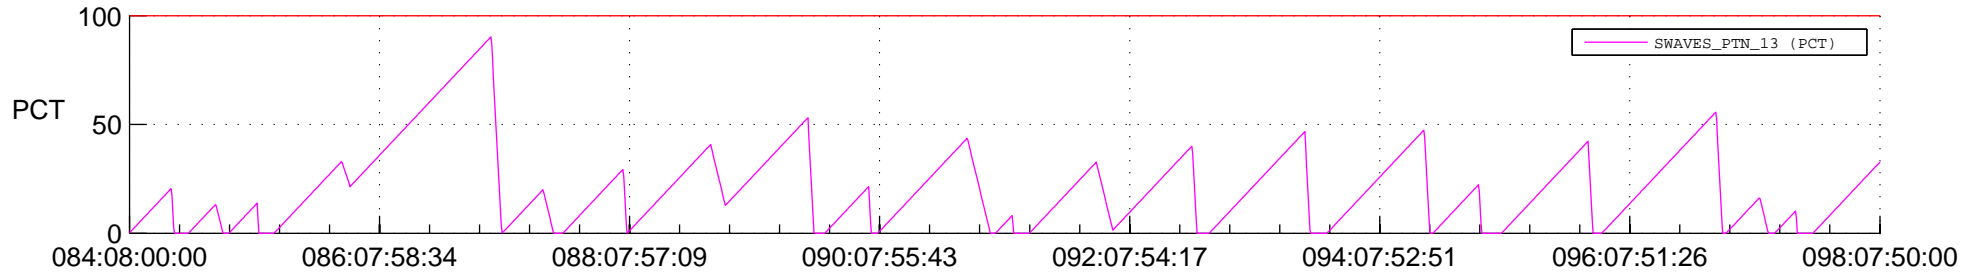

STEREO AHEAD SSR PCT Full Prediction

SWAVES_Percent_Full_Prediction

IMPACT_Percent_Full_Prediction

PLASTIC_Percent_Full_Prediction

Spacecraft_DownLink_Rate

Ground Time (2017:084:08:00:00.000 -2017:098:07:50:00.000)