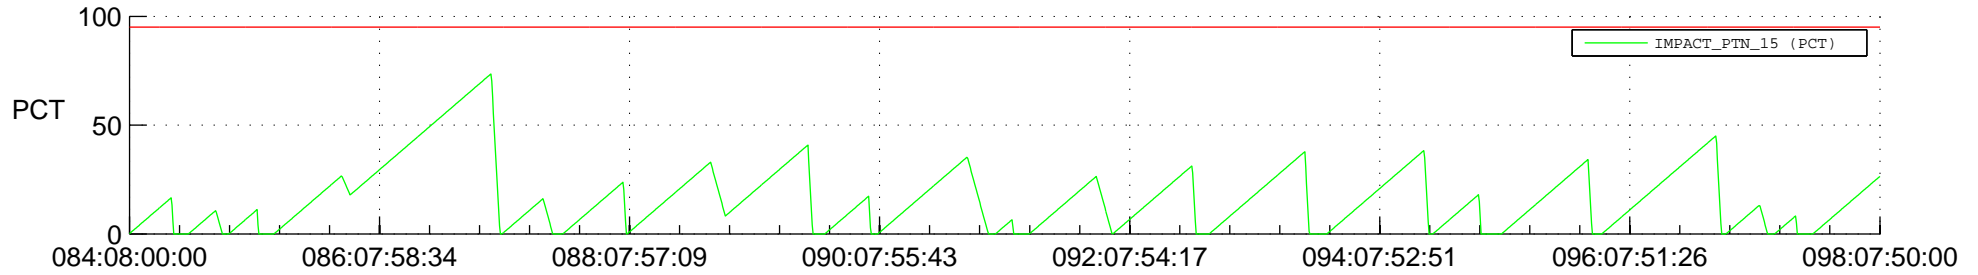

STEREO AHEAD SSR PCT Full Prediction

SWAVES_Percent_Full_Prediction

IMPACT_Percent_Full_Prediction

PLASTIC_Percent_Full_Prediction

Spacecraft_DownLink_Rate

Ground Time (2017:084:08:00:00.000 -2017:098:07:50:00.000)