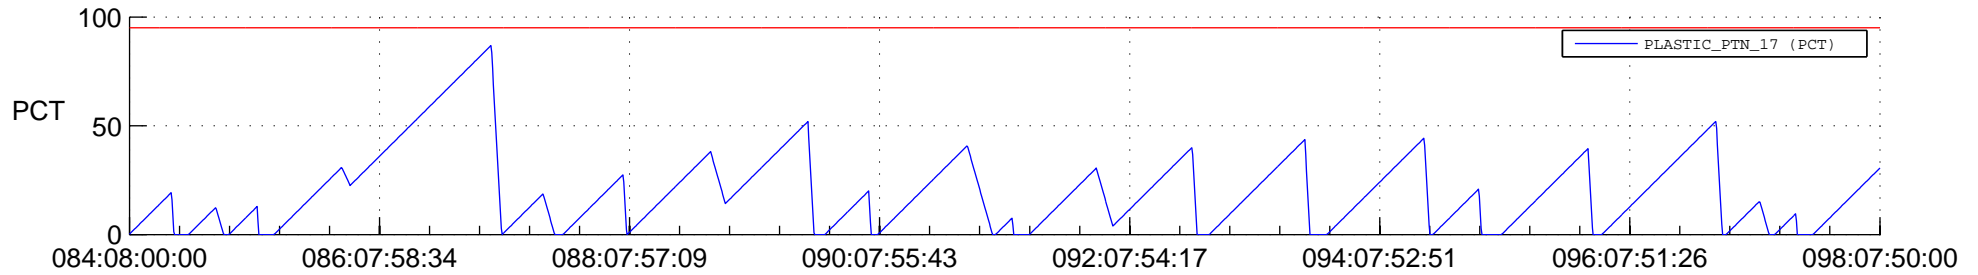

STEREO AHEAD SSR PCT Full Prediction

SWAVES_Percent_Full_Prediction

IMPACT_Percent_Full_Prediction

PLASTIC_Percent_Full_Prediction

Spacecraft_DownLink_Rate

Ground Time (2017:084:08:00:00.000 -2017:098:07:50:00.000)