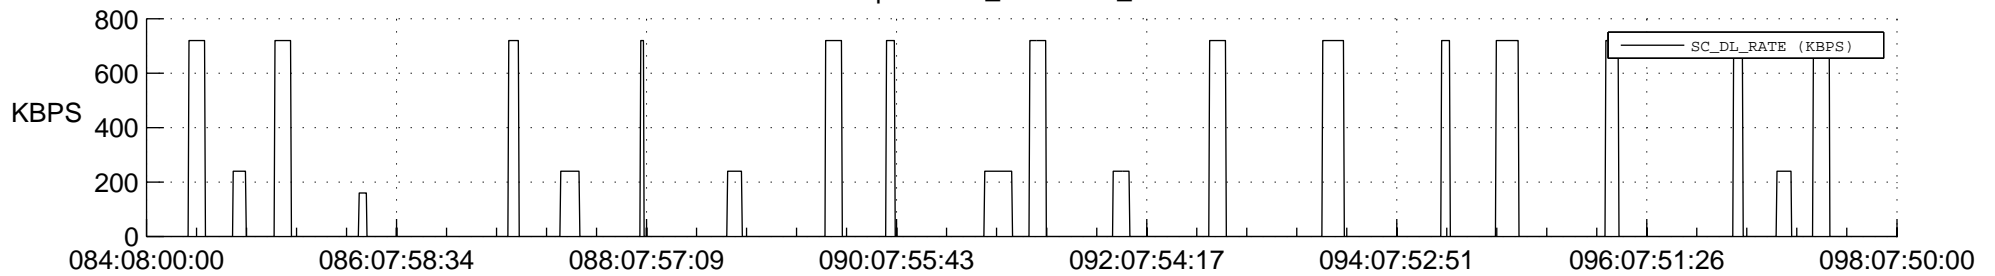

STEREO AHEAD SSR PCT Full Prediction

SWAVES_Percent_Full_Prediction

IMPACT_Percent_Full_Prediction

PLASTIC_Percent_Full_Prediction

Spacecraft_DownLink_Rate

Ground Time (2017:084:08:00:00.000 -2017:098:07:50:00.000)