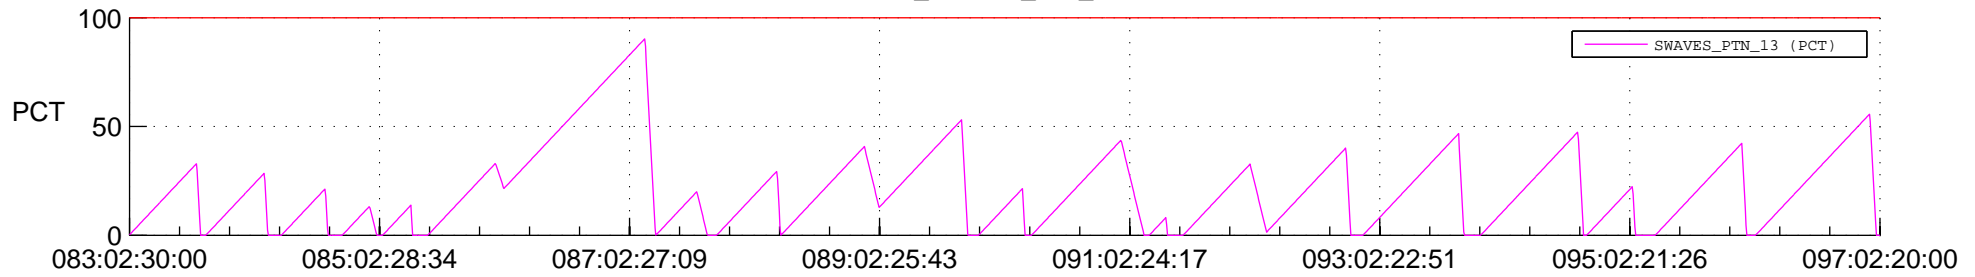

STEREO AHEAD SSR PCT Full Prediction

SWAVES_Percent_Full_Prediction

IMPACT_Percent_Full_Prediction

PLASTIC_Percent_Full_Prediction

Spacecraft_DownLink_Rate