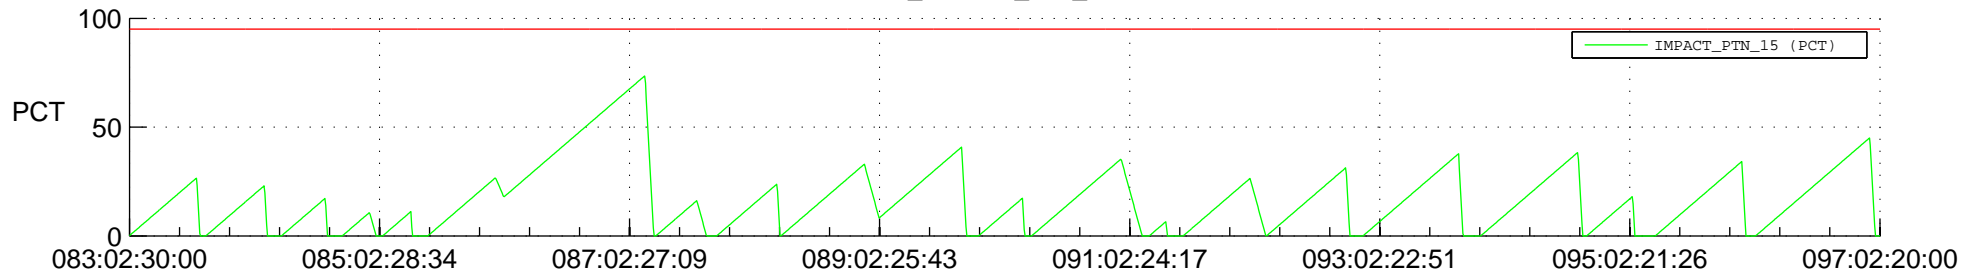

STEREO AHEAD SSR PCT Full Prediction

SWAVES_Percent_Full_Prediction

IMPACT_Percent_Full_Prediction

PLASTIC_Percent_Full_Prediction

Spacecraft_DownLink_Rate