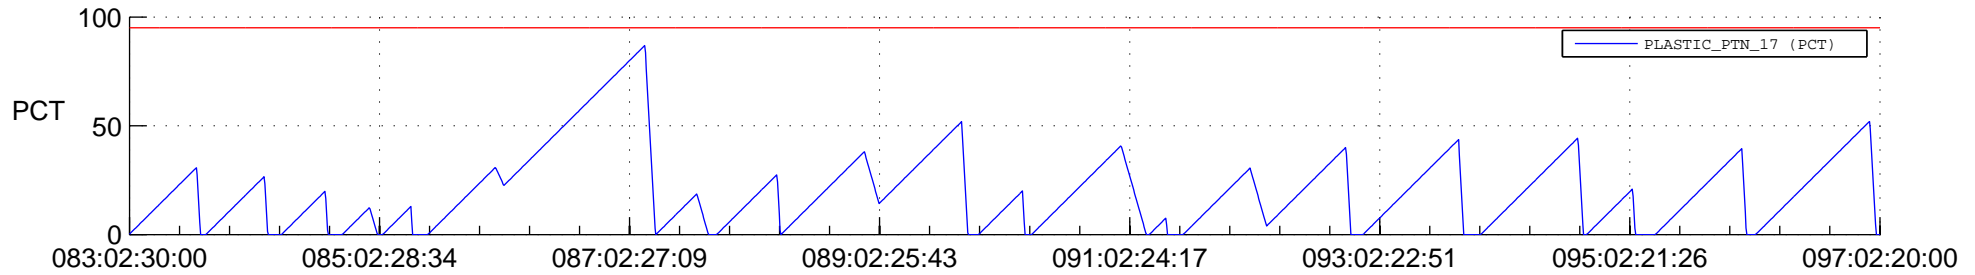

STEREO AHEAD SSR PCT Full Prediction

SWAVES_Percent_Full_Prediction

IMPACT_Percent_Full_Prediction

PLASTIC_Percent_Full_Prediction

Spacecraft_DownLink_Rate