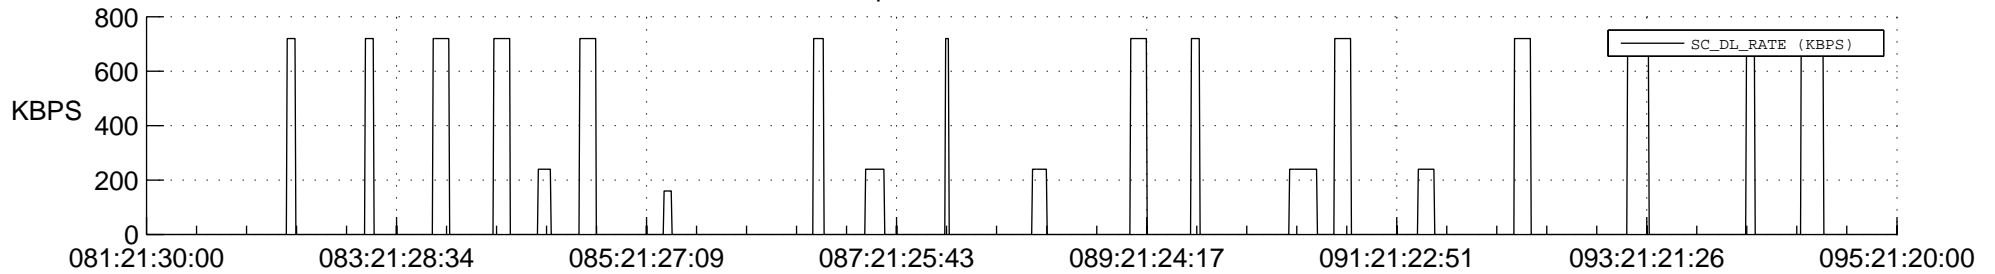

## Spacecraft\_DownLink\_Rate

Ground Time (2017:081:21:30:00.000 -2017:095:21:20:00.000)