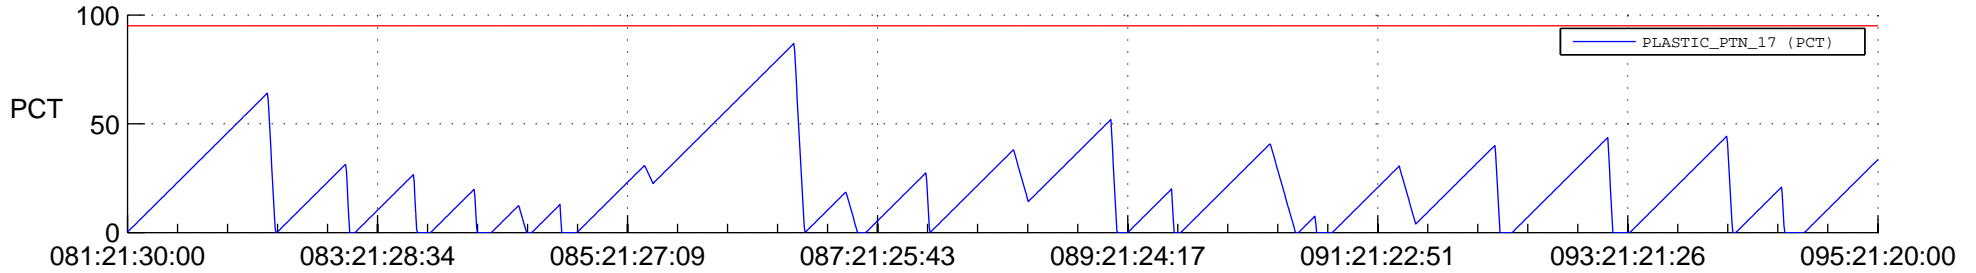

## SWAVES\_Percent\_Full\_Prediction

## Spacecraft\_DownLink\_Rate

Ground Time (2017:081:21:30:00.000 -2017:095:21:20:00.000)