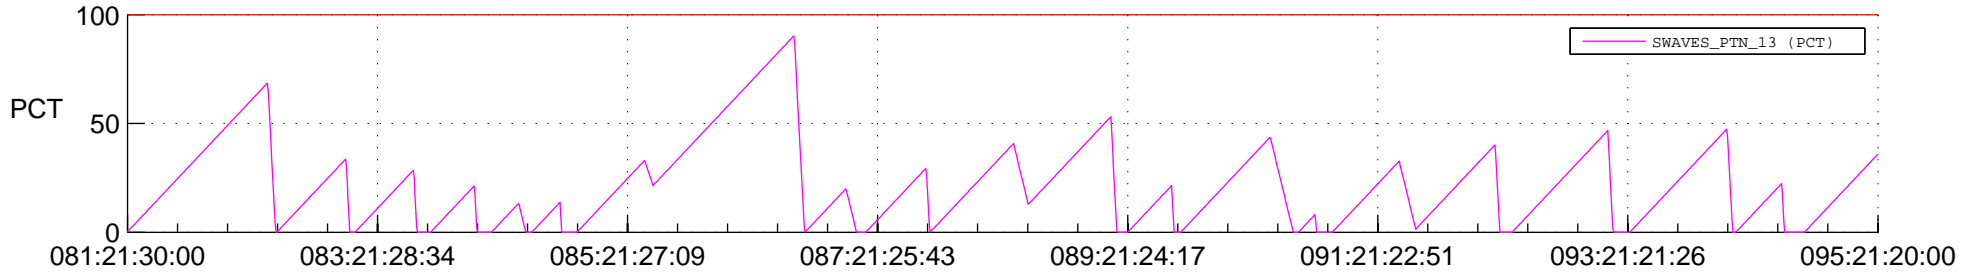

## SWAVES\_Percent\_Full\_Prediction

## Spacecraft\_DownLink\_Rate

Ground Time (2017:081:21:30:00.000 -2017:095:21:20:00.000)