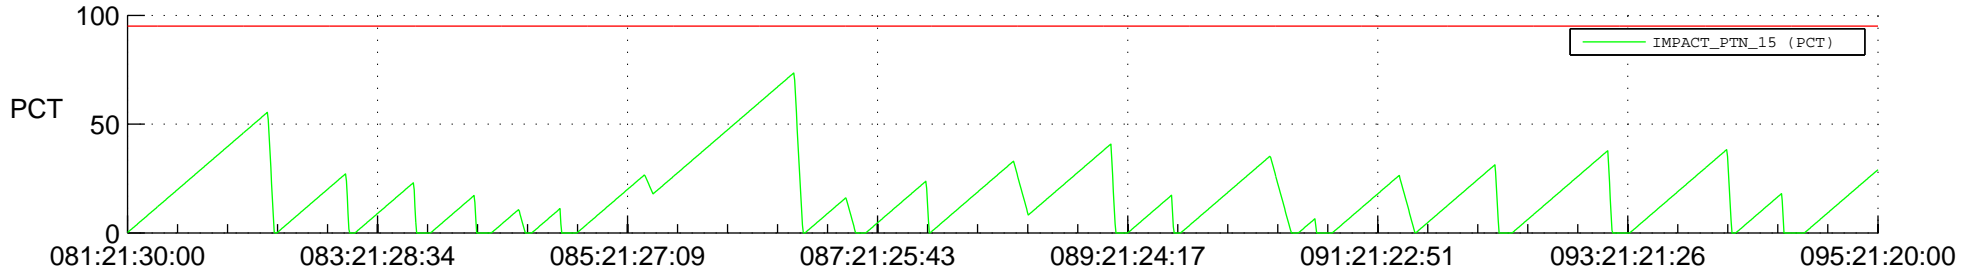

IMPACT_Percent_Full_Prediction