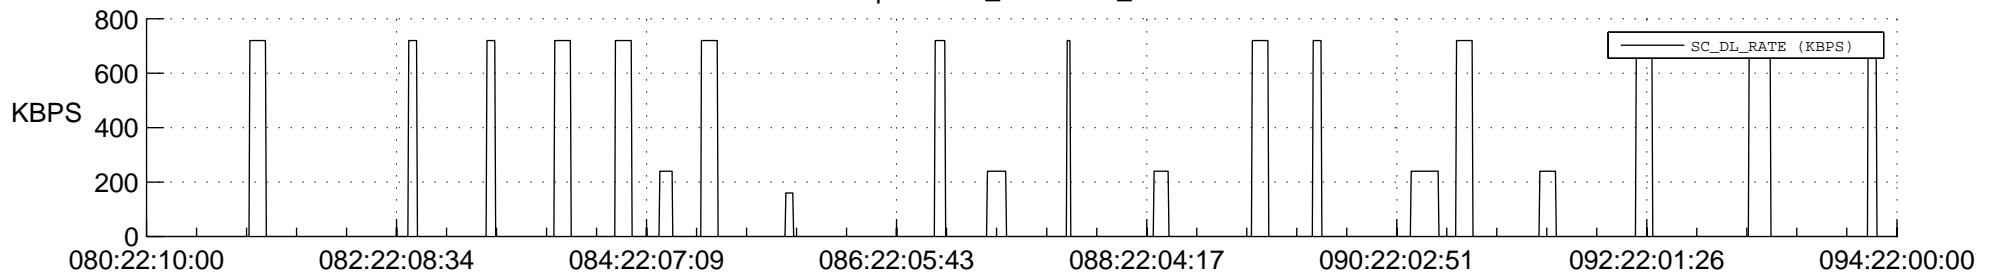

## Spacecraft\_DownLink\_Rate

Ground Time (2017:080:22:10:00.000 -2017:094:22:00:00.000)