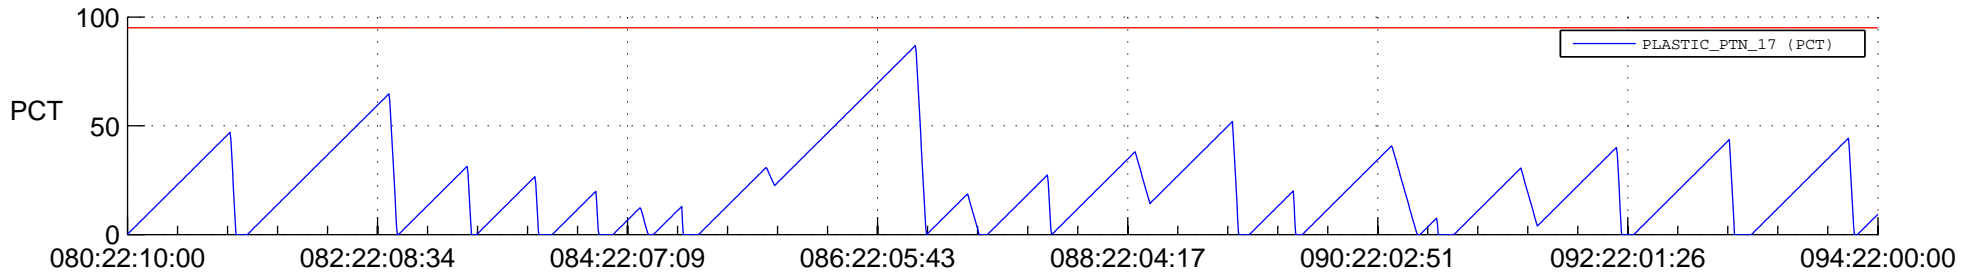

## SWAVES\_Percent\_Full\_Prediction

## Spacecraft\_DownLink\_Rate

Ground Time (2017:080:22:10:00.000 -2017:094:22:00:00.000)