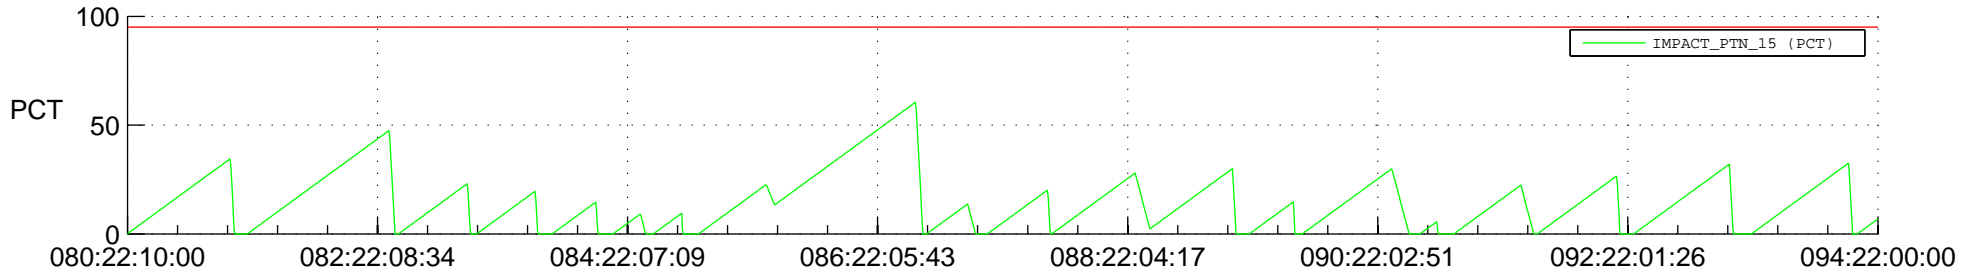

IMPACT_Percent_Full_Prediction