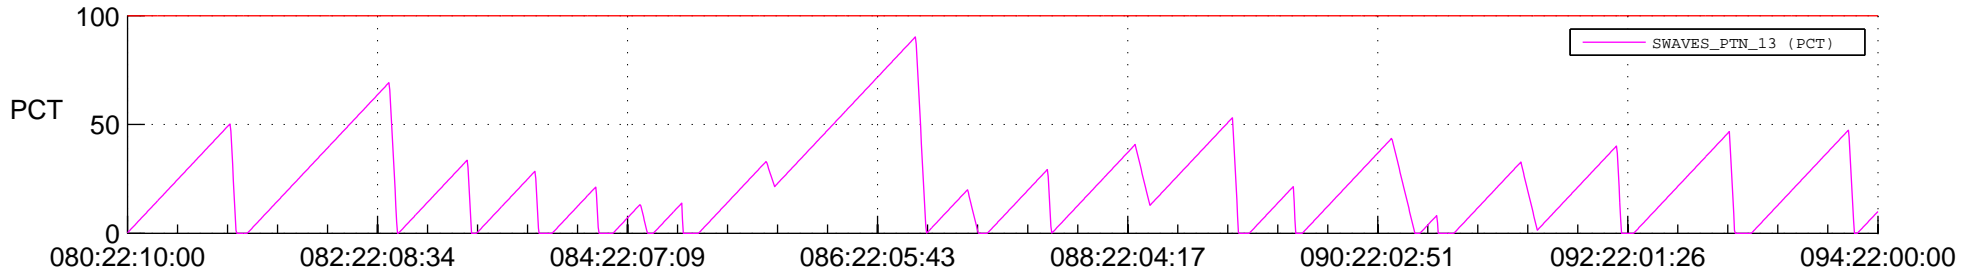

## SWAVES\_Percent\_Full\_Prediction

## Spacecraft\_DownLink\_Rate

Ground Time (2017:080:22:10:00.000 -2017:094:22:00:00.000)