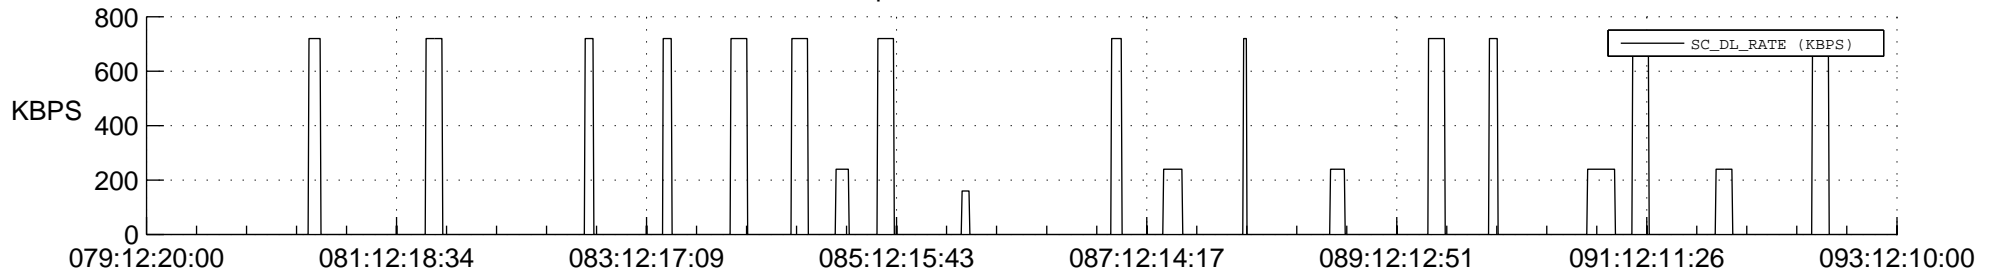

STEREO AHEAD SSR PCT Full Prediction

SWAVES_Percent_Full_Prediction

IMPACT_Percent_Full_Prediction

PLASTIC_Percent_Full_Prediction

Spacecraft_DownLink_Rate

Ground Time (2017:079:12:20:00.000 -2017:093:12:10:00.000)