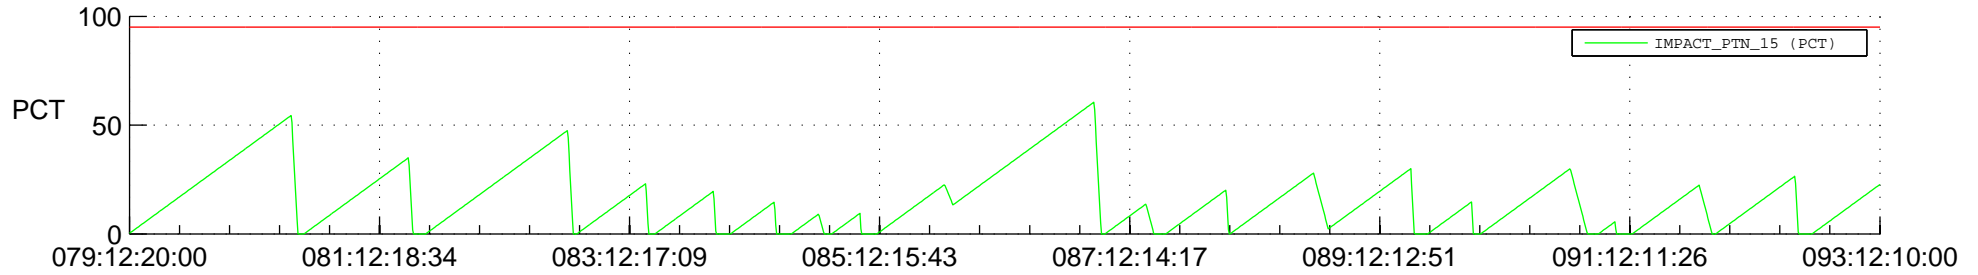

STEREO AHEAD SSR PCT Full Prediction

SWAVES_Percent_Full_Prediction

IMPACT_Percent_Full_Prediction

PLASTIC_Percent_Full_Prediction

Spacecraft_DownLink_Rate

Ground Time (2017:079:12:20:00.000 -2017:093:12:10:00.000)