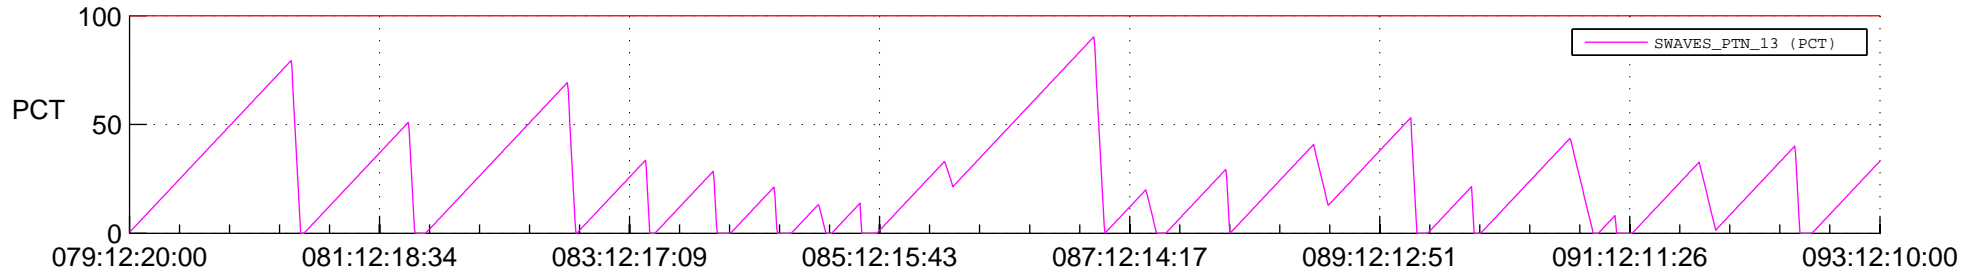

STEREO AHEAD SSR PCT Full Prediction

SWAVES_Percent_Full_Prediction

IMPACT_Percent_Full_Prediction

PLASTIC_Percent_Full_Prediction

Spacecraft_DownLink_Rate

Ground Time (2017:079:12:20:00.000 -2017:093:12:10:00.000)