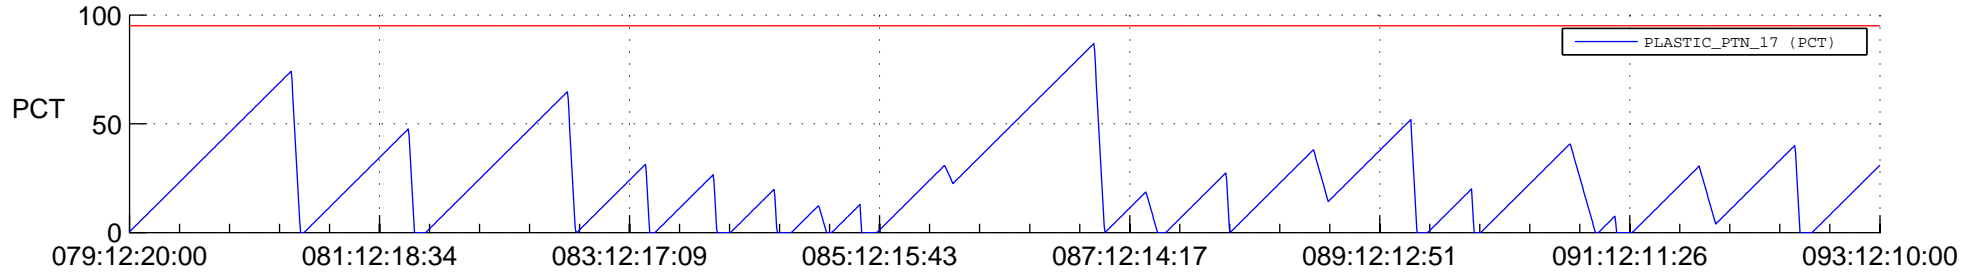

STEREO AHEAD SSR PCT Full Prediction

SWAVES_Percent_Full_Prediction

IMPACT_Percent_Full_Prediction

PLASTIC_Percent_Full_Prediction

Spacecraft_DownLink_Rate

Ground Time (2017:079:12:20:00.000 -2017:093:12:10:00.000)