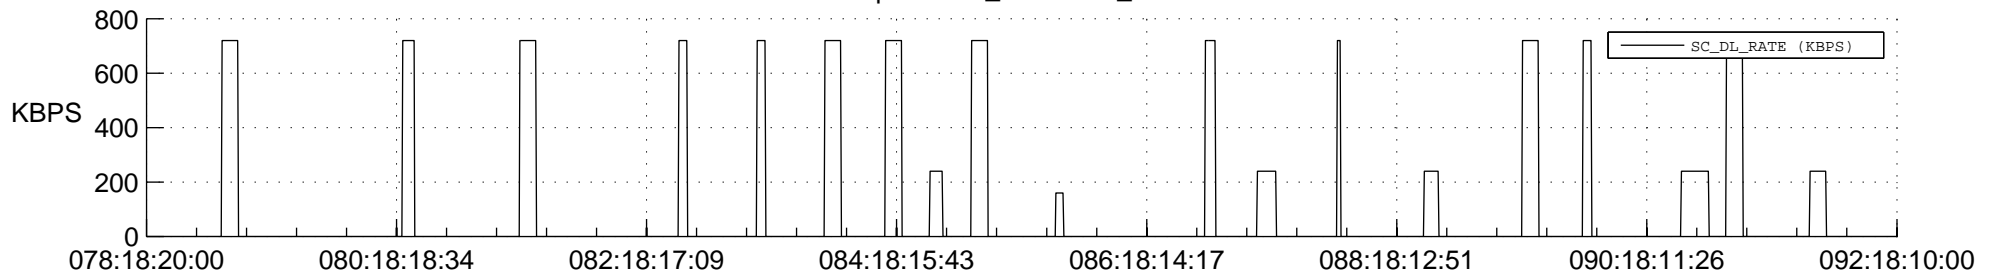

STEREO AHEAD SSR PCT Full Prediction

SWAVES_Percent_Full_Prediction

IMPACT_Percent_Full_Prediction

PLASTIC_Percent_Full_Prediction

Spacecraft_DownLink_Rate

Ground Time (2017:078:18:20:00.000 -2017:092:18:10:00.000)