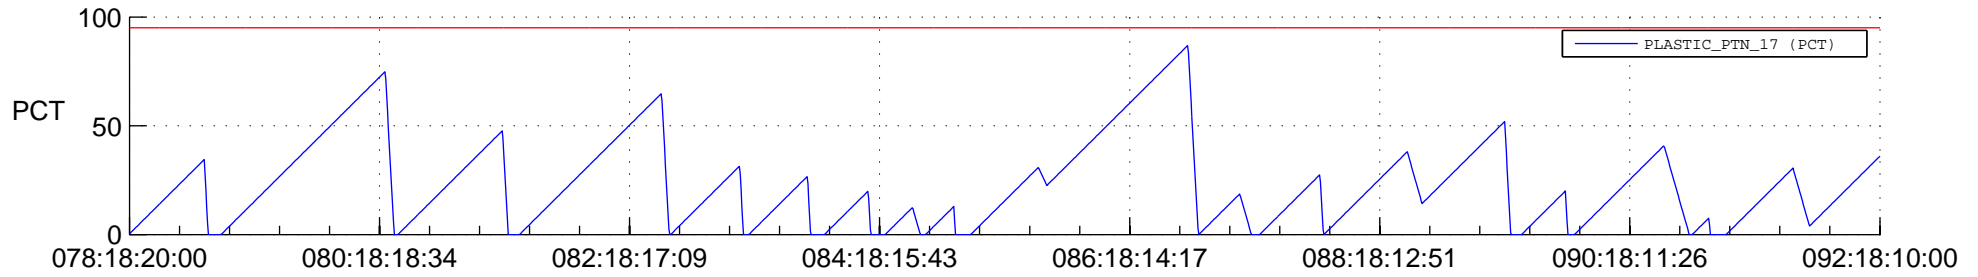

STEREO AHEAD SSR PCT Full Prediction

SWAVES_Percent_Full_Prediction

IMPACT_Percent_Full_Prediction

PLASTIC_Percent_Full_Prediction

Spacecraft_DownLink_Rate

Ground Time (2017:078:18:20:00.000 -2017:092:18:10:00.000)