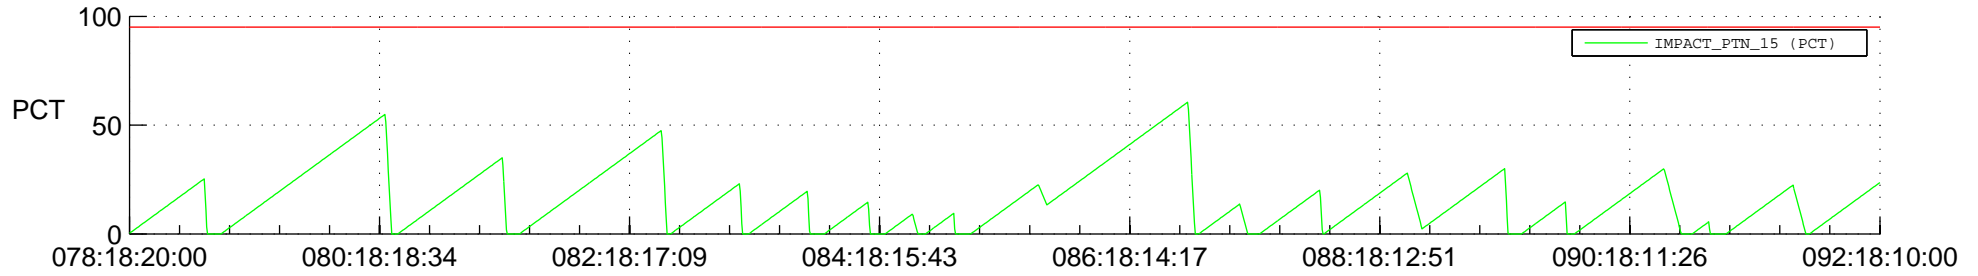

STEREO AHEAD SSR PCT Full Prediction

SWAVES_Percent_Full_Prediction

IMPACT_Percent_Full_Prediction

PLASTIC_Percent_Full_Prediction

Spacecraft_DownLink_Rate

Ground Time (2017:078:18:20:00.000 -2017:092:18:10:00.000)