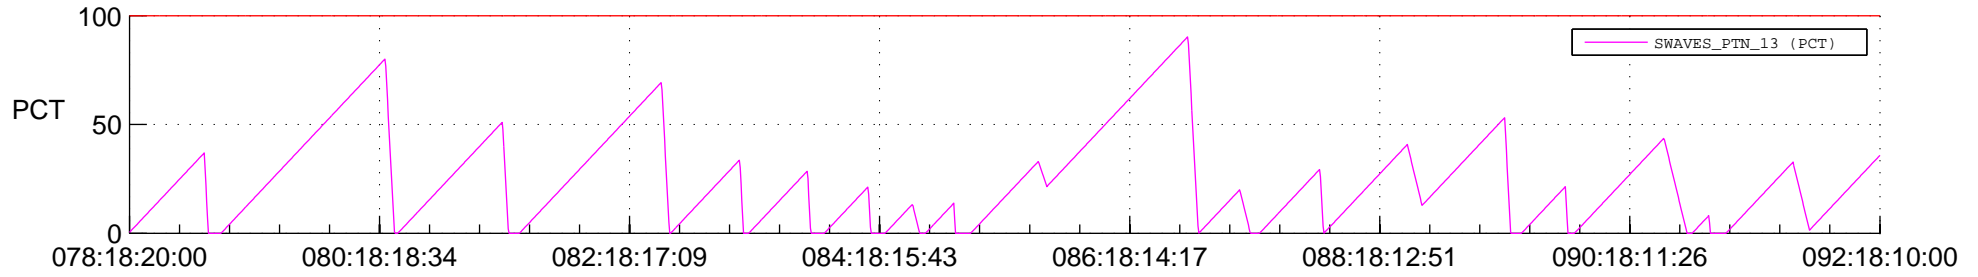

STEREO AHEAD SSR PCT Full Prediction

SWAVES_Percent_Full_Prediction

IMPACT_Percent_Full_Prediction

PLASTIC_Percent_Full_Prediction

Spacecraft_DownLink_Rate

Ground Time (2017:078:18:20:00.000 -2017:092:18:10:00.000)